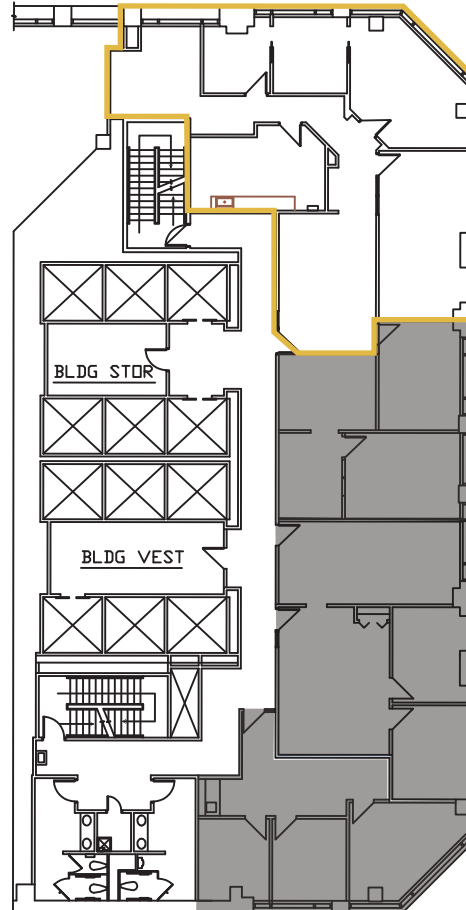

1201 WALNUT

Kansas City, MO 64105

 = VACANT

Suite 400
1,969 RSF

4th Floor

SCALE: 1/32" = 1'-0"

THE SKYLINE COLLECTION