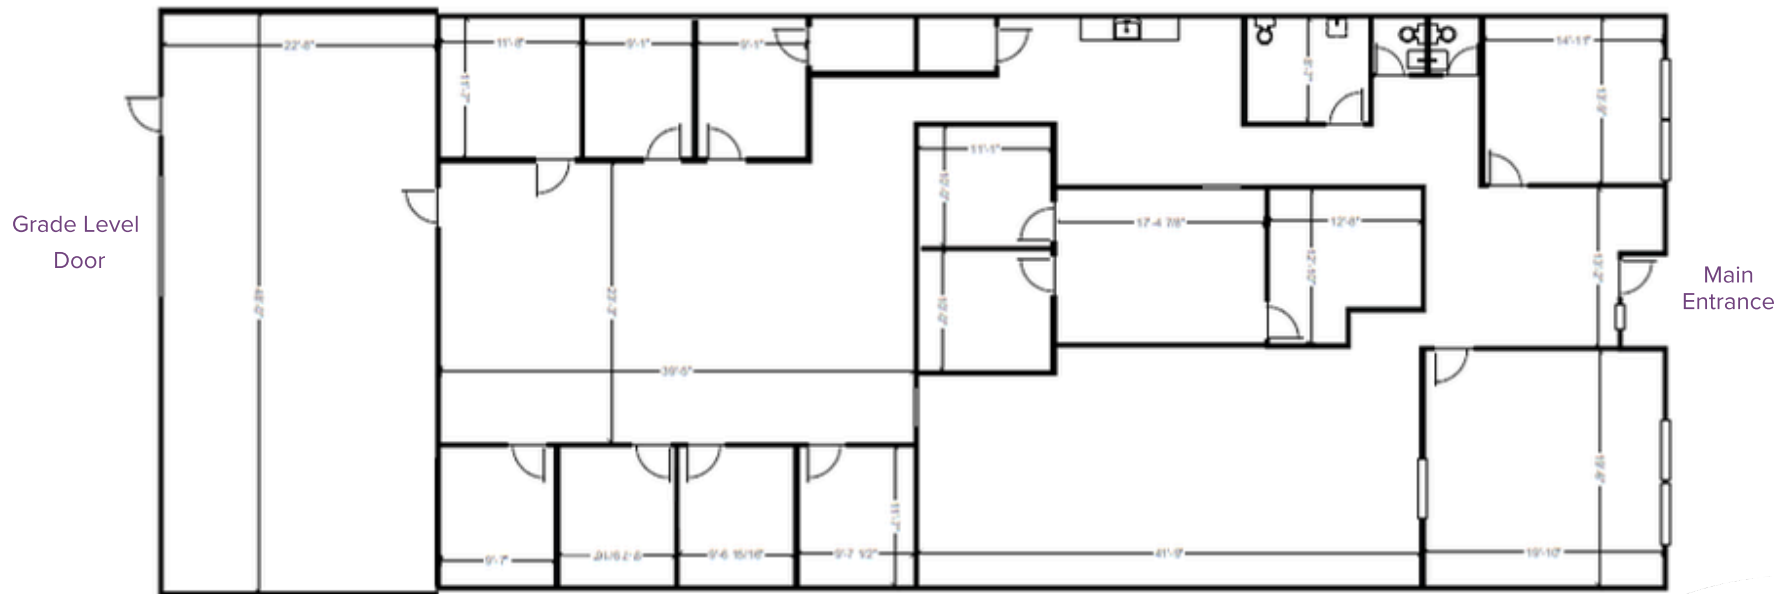

FOR LEASE | TRI COUNTY BUSINESS PARK

13400 WRIGHT CIRCLE, SUITE E6 | TAMPA, FL 33626

6,250 SF

© 2025 Fortress Commercial Real Estate, LLC, Licensed Real Estate Broker
This information has been obtained from sources believed reliable. We have not verified it and make no guarantee, warranty or representation about it. Any projections, opinions, assumptions or estimates used are for example only and do not represent the current or future performance of the property. You and your advisors should conduct a careful, independent investigation of the property to determine to your satisfaction the suitability of the property for your needs. Photos herein are the property of their respective owners and use of these images without the express written consent of the owner is prohibited.

FORTRESS-CRE.COM