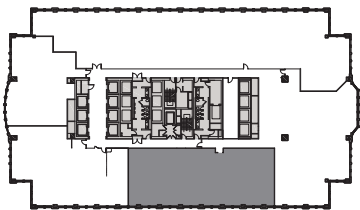

Floor Plan

8th Floor | Suite 875 | 4,999 RSF

Mason Taylor
+1 312 470 2337
mason.taylor@cushwake.com

Karoline Eigel
+1 312 470 2302
karoline.eigel@cushwake.com

Paige Krueger
+1 949 554 9643
paige.krueger@cushwake.com