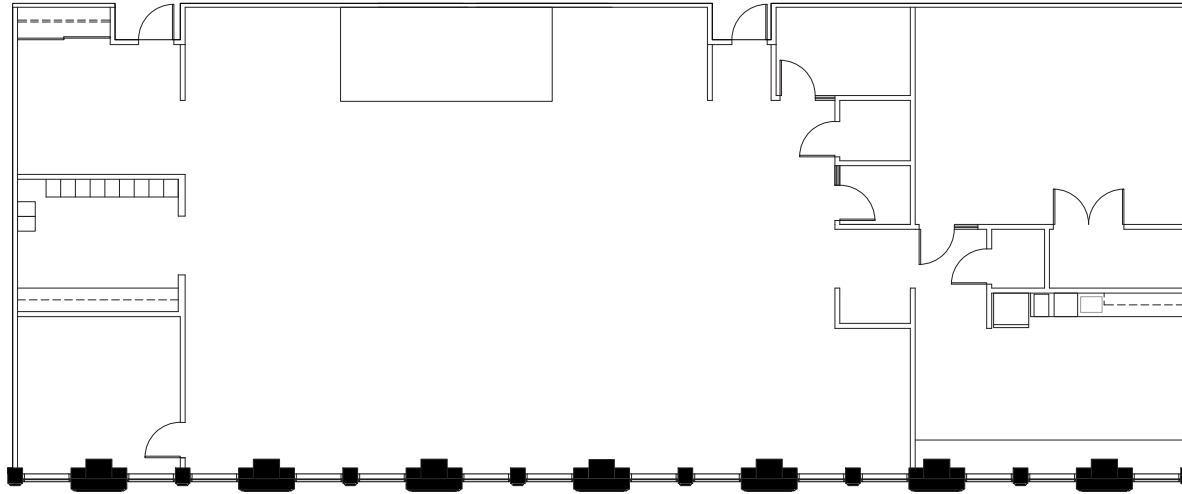

Floor Plan

8th Floor | Suite 875 | 4,999 RSF

Mason Taylor
+1 312 470 2337
mason.taylor@cushwake.com

Karoline Eigel
+1 312 470 2302
karoline.eigel@cushwake.com

Paige Krueger
+1 949 554 9643
paige.krueger@cushwake.com

**NBC
TOWER**