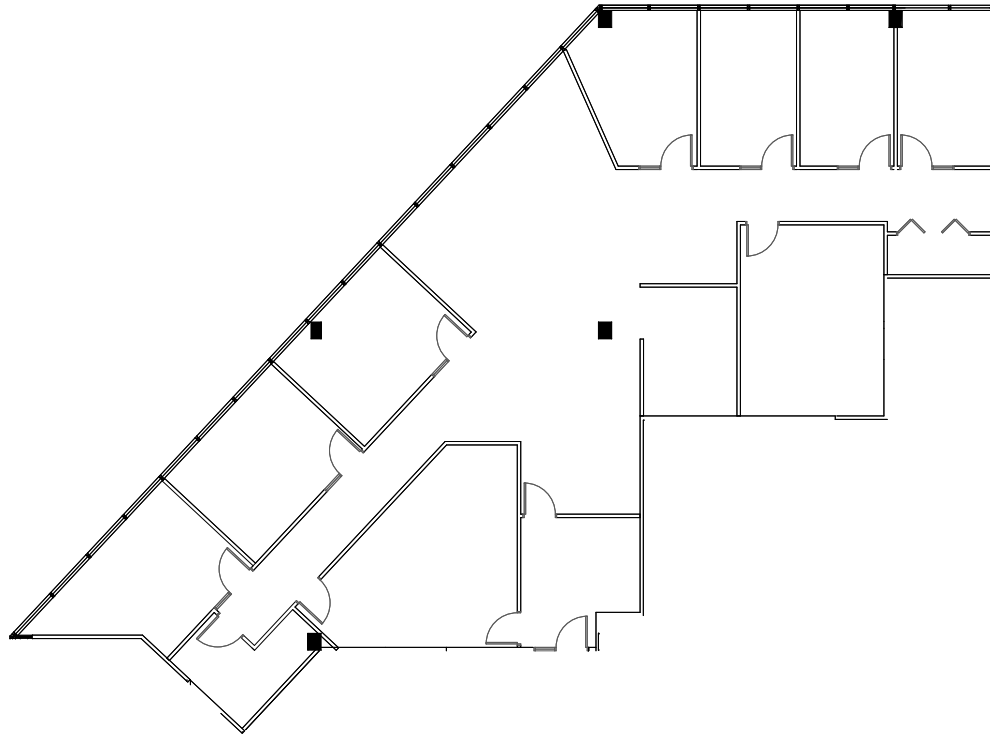

11111 KATY FREEWAY | HOUSTON, TEXAS 77079

Suite 660 - 3,741 SF

**Robert LaCoure**  
Senior Director  
+1 832 919 8425  
robert.lacoure@cushwake.com

**Jill Nesloney**  
Director  
+1 832 699 3001  
jill.nesloney@cushwake.com