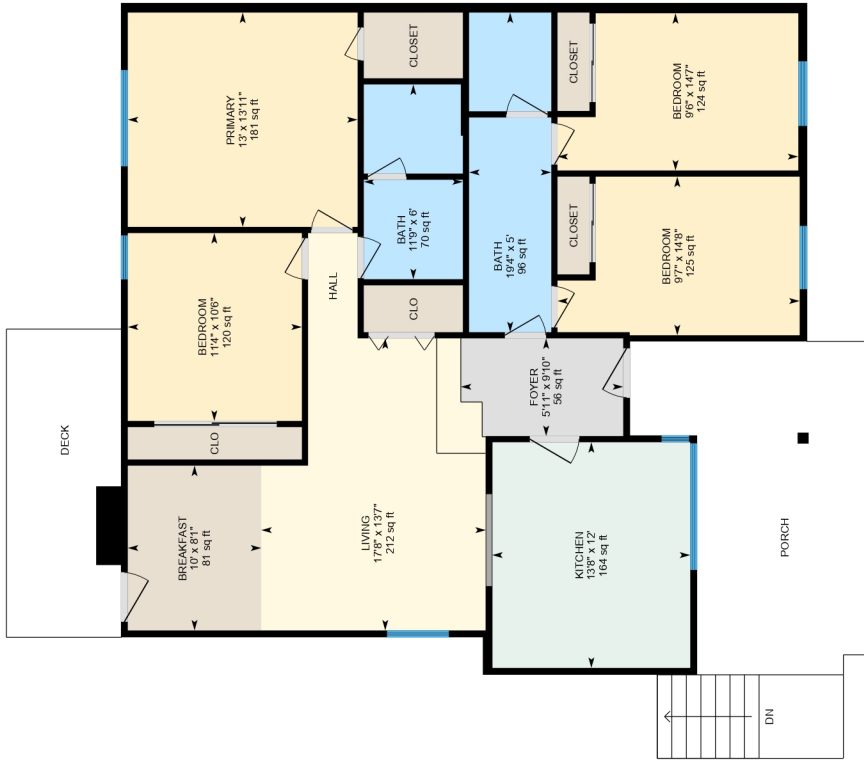

# 5067 Alumni Pl, San Diego, CA

Main Building: Above Grade Finished Area N/A

PREPARED: 2026/01/31

White regions are excluded from total floor area in iGUIDE floor plans. All room dimensions and floor areas must be considered approximate and are subject to independent verification.