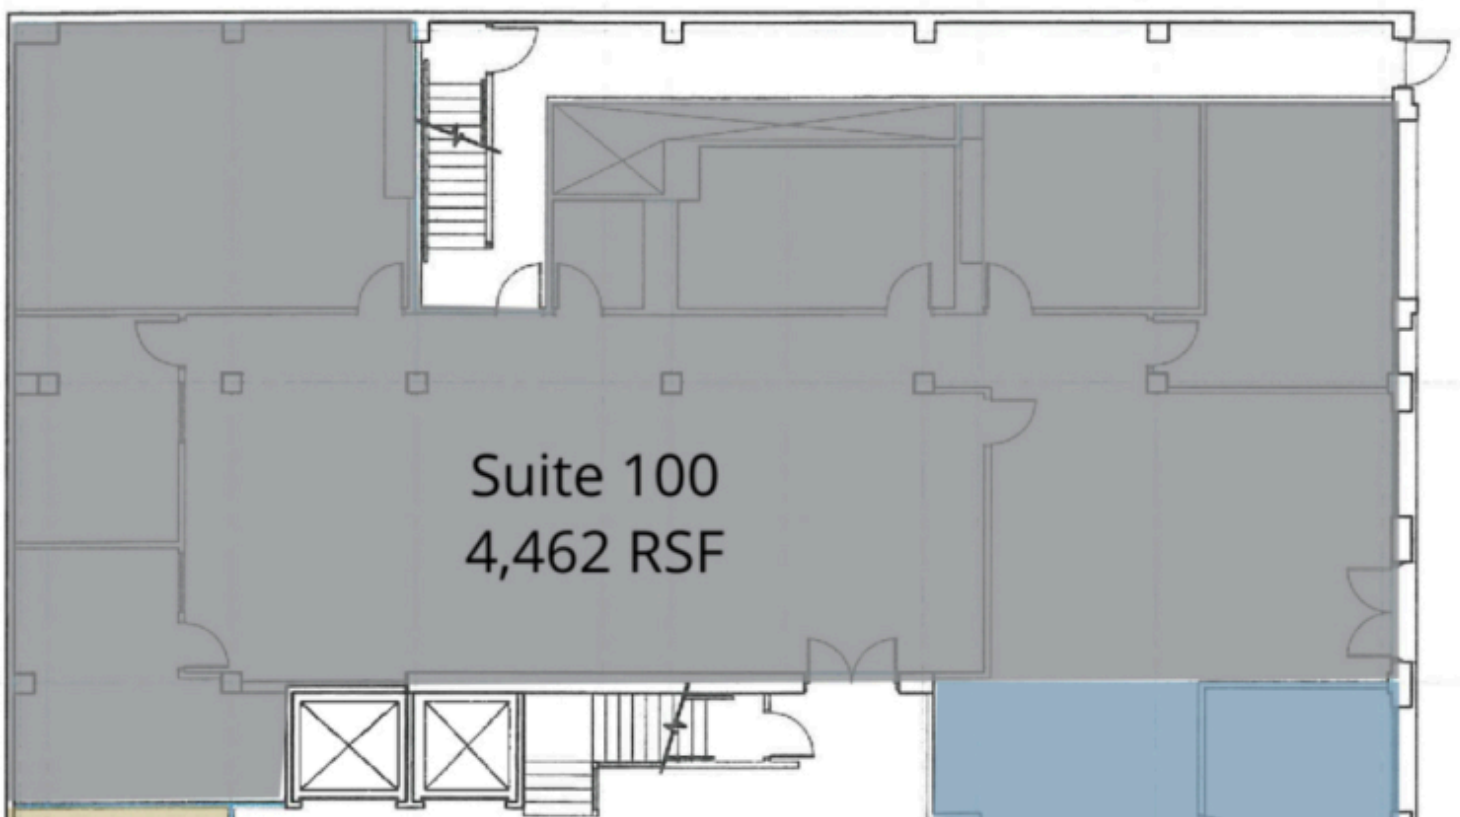

209 BUILDING

209 SW OAK STREET | PORTLAND, OREGON

SUITE 100: RSF 4,462

FOR LEASING INFORMATION:

CARTER BEYL

Licensed in Oregon

503.522.2280

Carter@menasheproperties.com