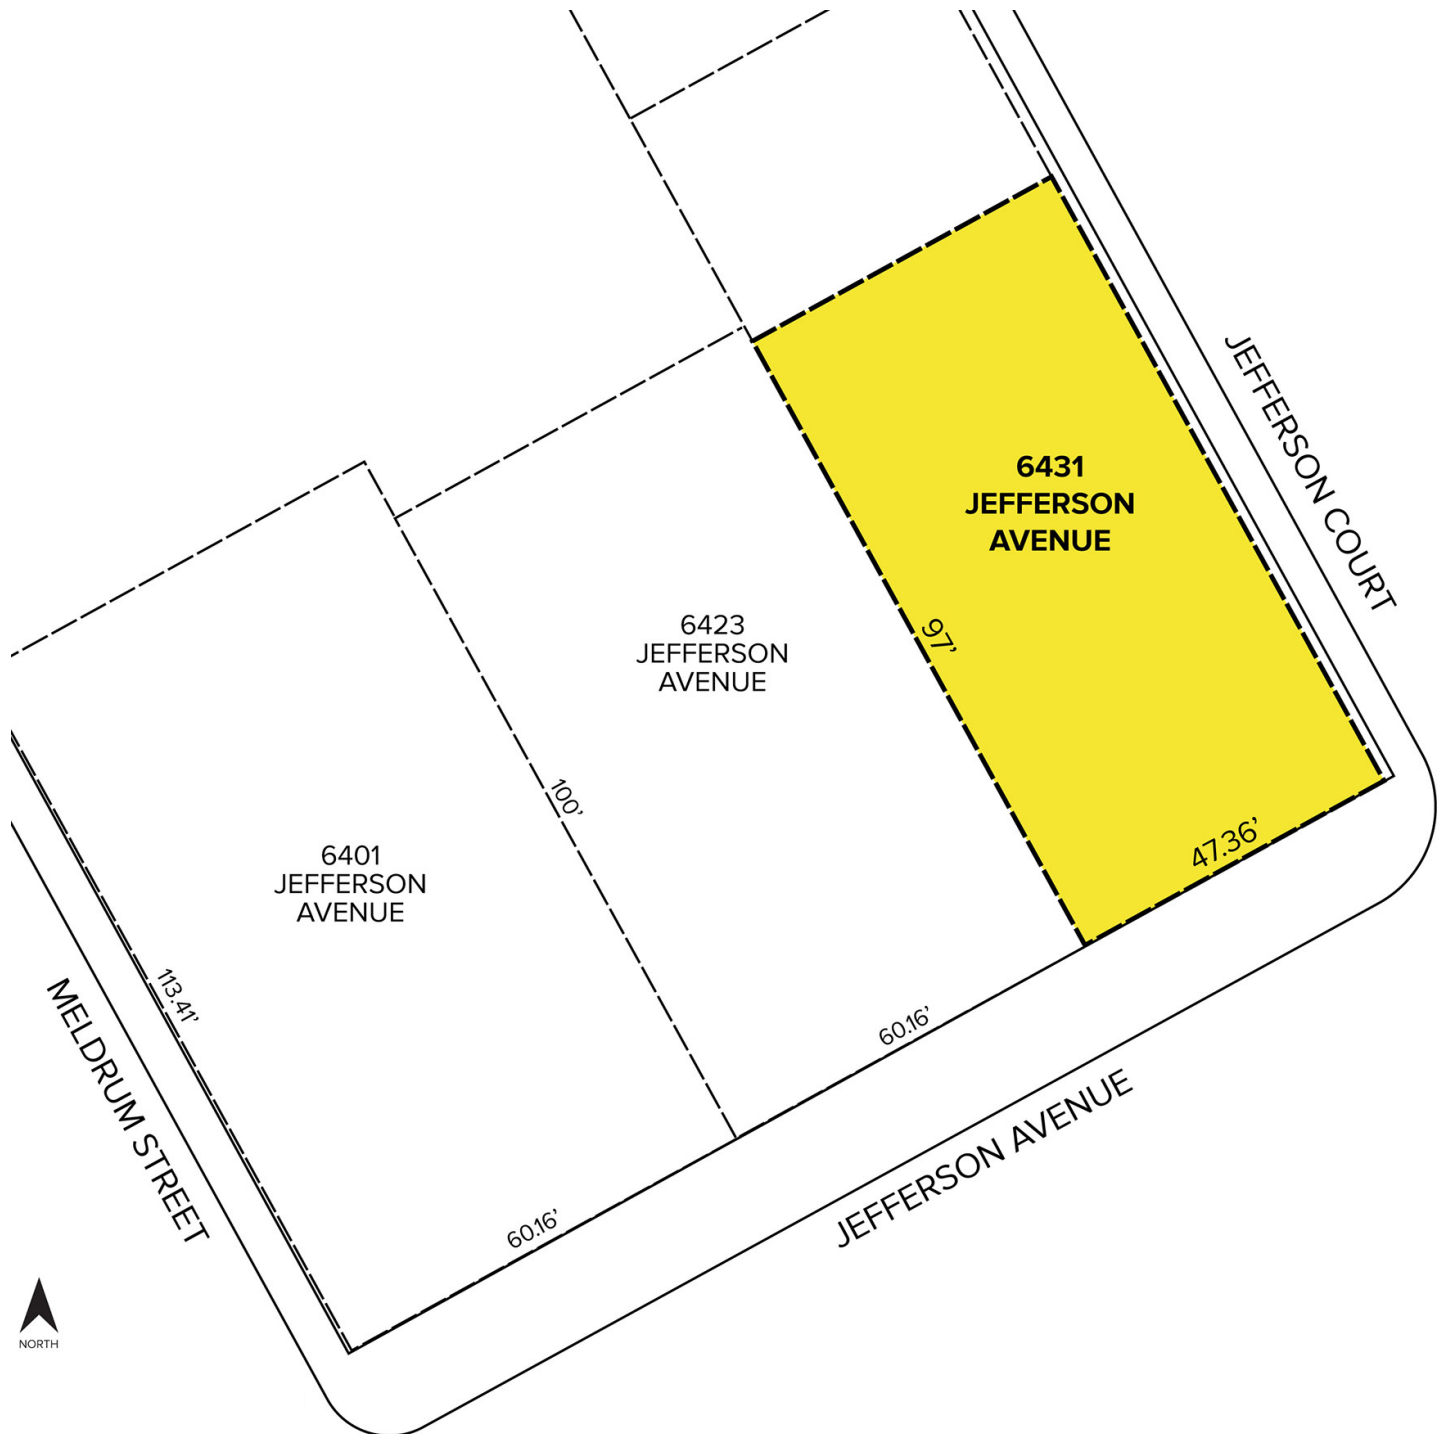

6431 E. Jefferson Avenue – Detroit, Michigan

Land For Sale

0.11
Acres
AVAILABLE

Site Plan

For more information, please contact:

JOE STACK
(248) 359 0615
jstack@signatureassociates.com

CHRIS MONSOUR
(248) 948 0107
cmonsour@signatureassociates.com

SIGNATURE ASSOCIATES
One Towne Square, Suite 1200
Southfield, MI 48076
www.signatureassociates.com