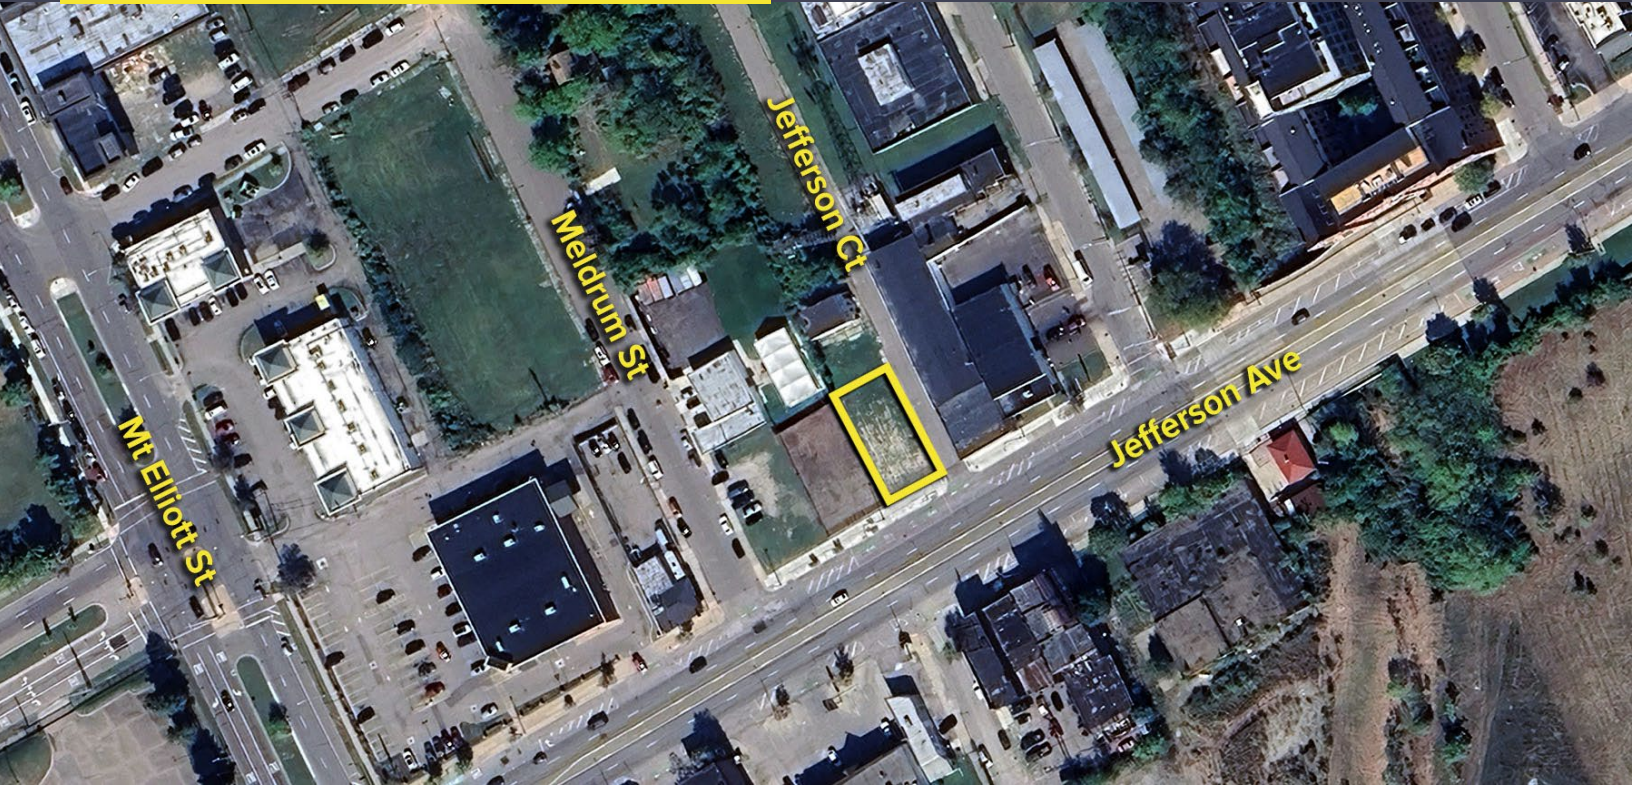

6431 E. JEFFERSON AVE.
DETROIT, MICHIGAN

LAND FOR SALE
0.11 Acres Available

**SIGNATURE
ASSOCIATES**
KNOW SIGNATURE | KNOW RESULTS

PROPERTY FEATURES

- 0.11 acres available
- Zoned SD4
- Empty Lot
- Sale Price: \$129,000

6431 E. Jefferson Avenue – Detroit, Michigan

Land For Sale

0.11
Acres
AVAILABLE

Site Plan

For more information, please contact:

JOE STACK
(248) 359 0615
jstack@signatureassociates.com

CHRIS MONSOUR
(248) 948 0107
cmonsour@signatureassociates.com