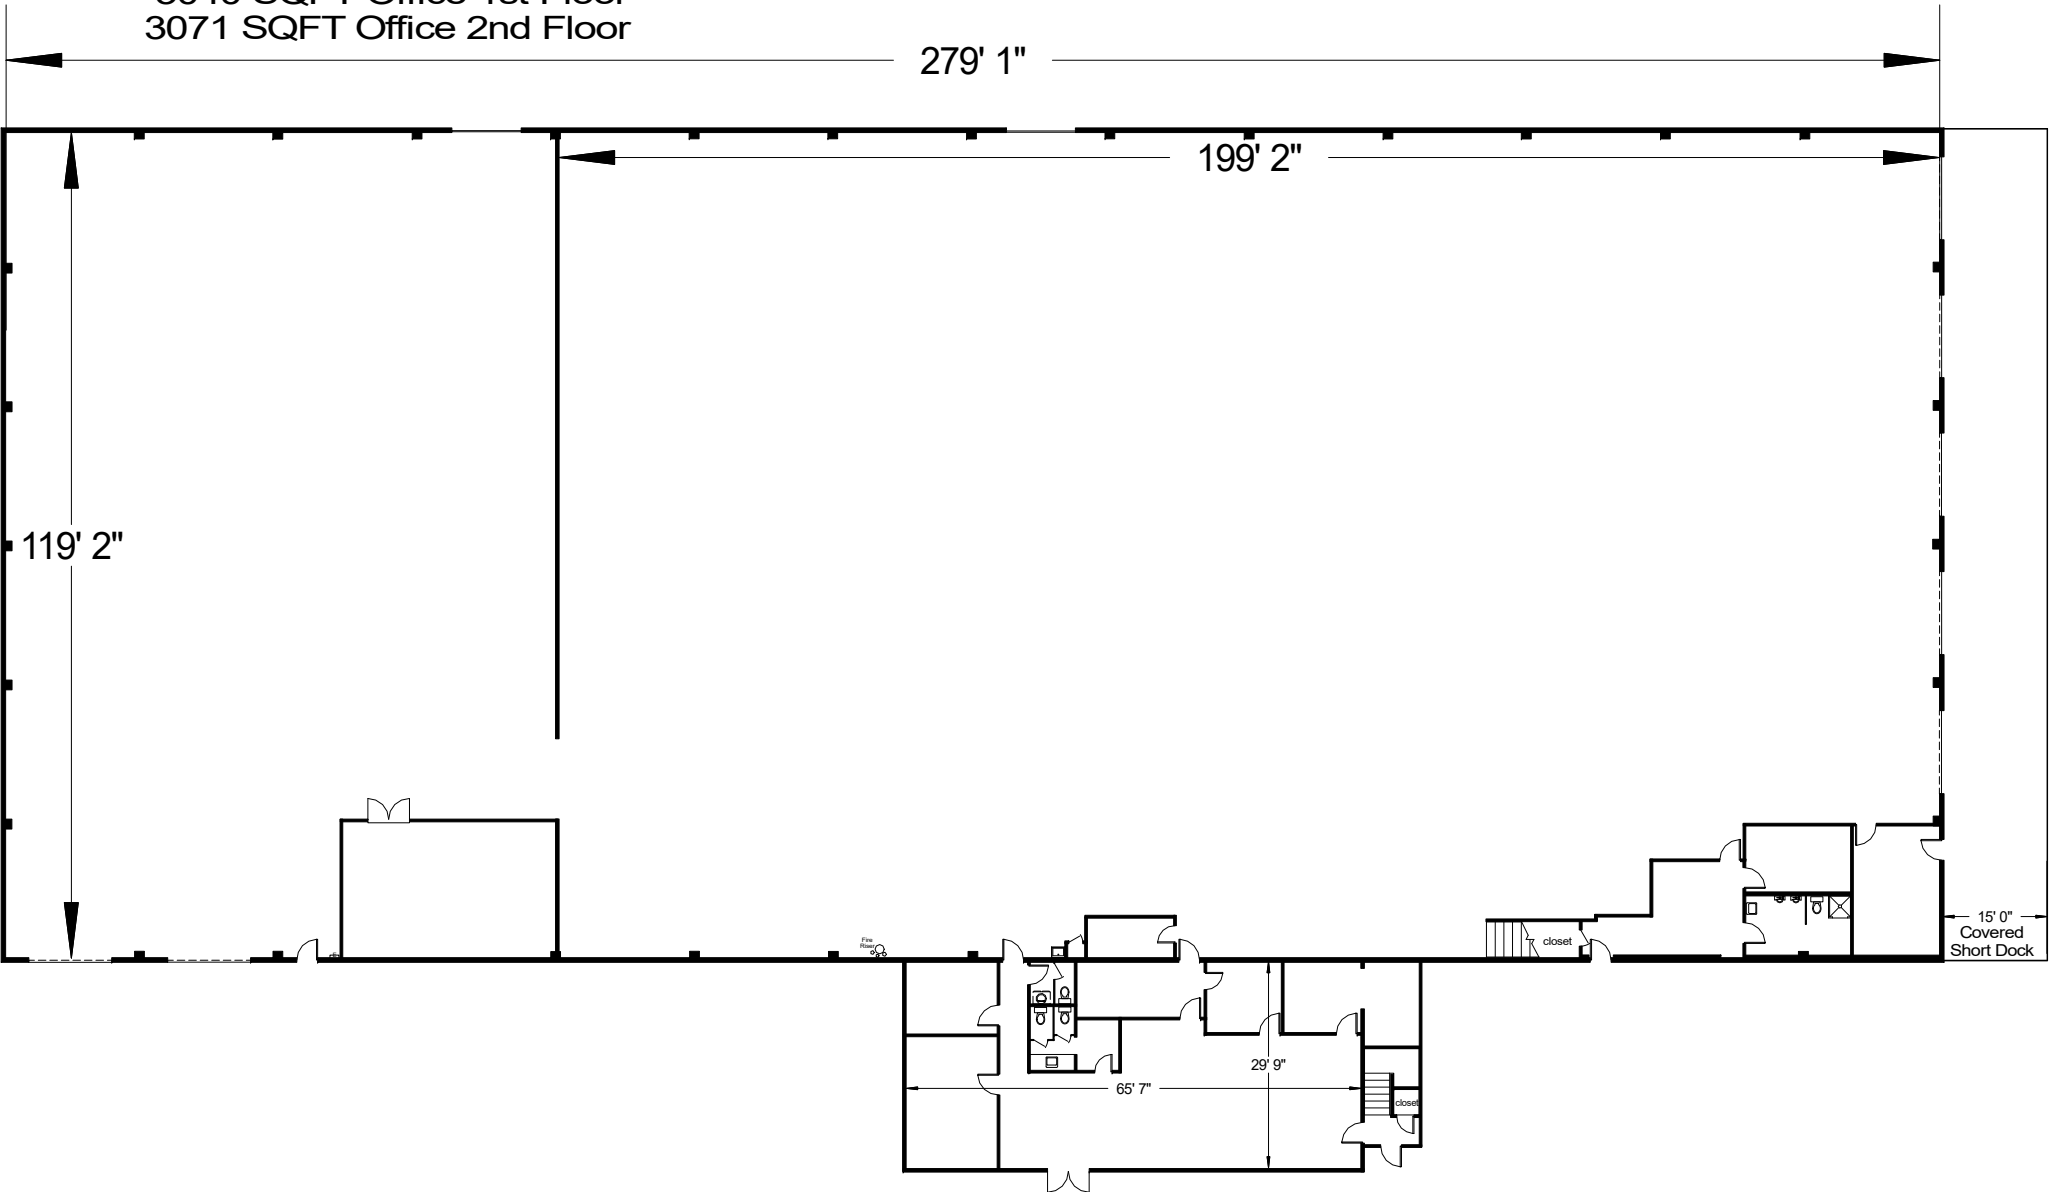

3400 NE Columbia Blvd. Portland, OR 97211

40886 Total SQFT
36015 Shell SQFT
1800 SQFT Covered Dock
3040 SQFT Office 1st Floor
3071 SQFT Office 2nd Floor

The information contained herein was obtained either from the Owner or other parties we consider reliable. We have no reason to doubt its accuracy, however we do not guarantee it.