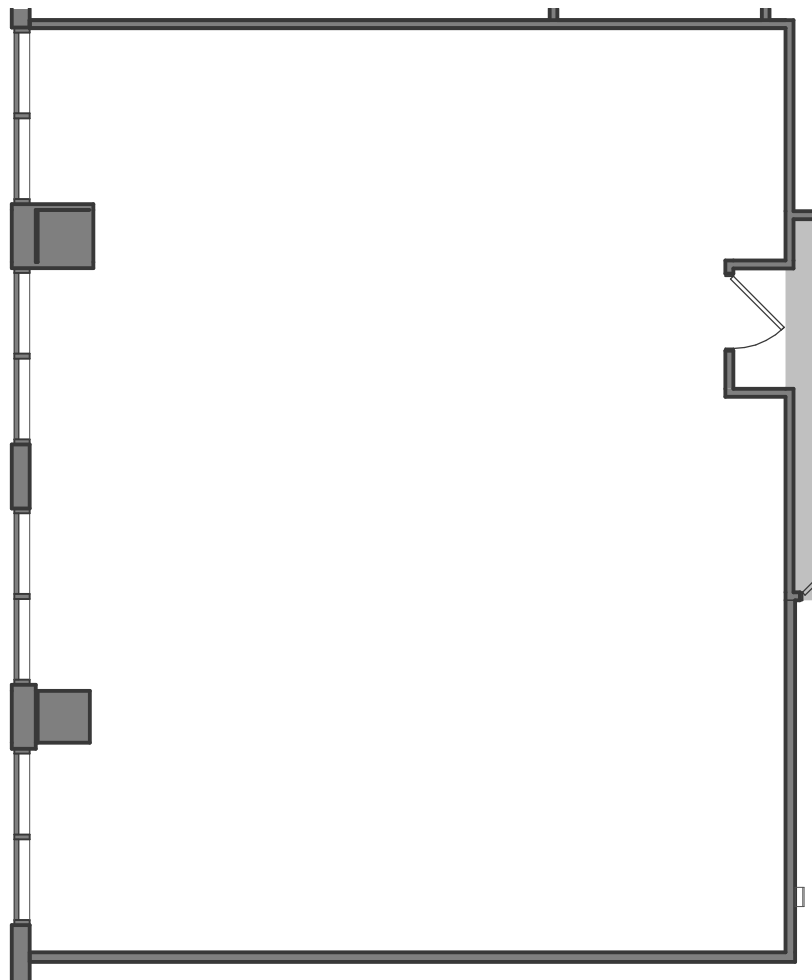

LASALLE PLAZA

Minneapolis, Minnesota

SUITE 1775 - SUITE AS-BUILT PLAN (1,501 RSF)

1/8" = 1'-0"

For Information, Contact:

Brent Jacobson: 612-355-2609

Ben Krsnak: 612-355-2608

Julie Yeazle: 612-817-6315

HEMPEL
REAL ESTATE

NELSON

Issue Date: 08/15/2023

FLOOR 17