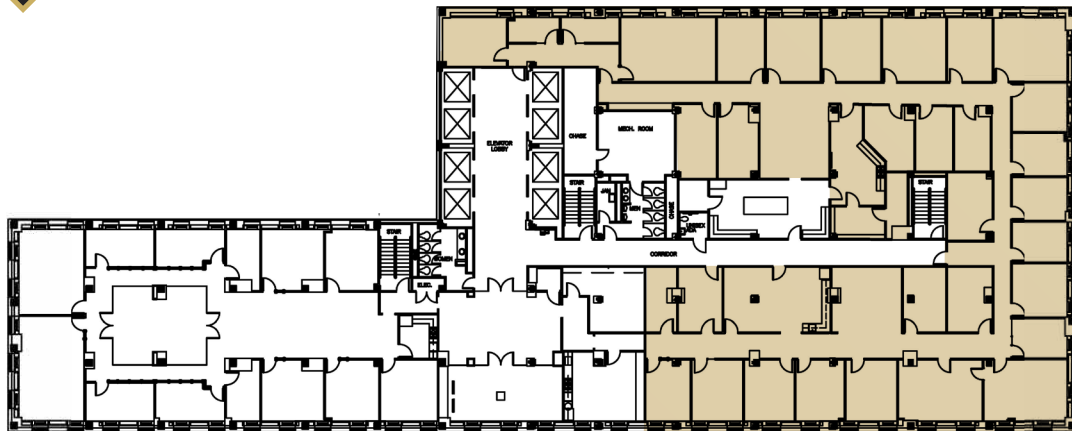

1001 MCKINNEY

Virtual Tour

Suite 1650
12,132 RSF

16th Floor

For Leasing information:

Nina Seyyedín, J.D.

713-577-1598

nina.seyyedin@cbre.com