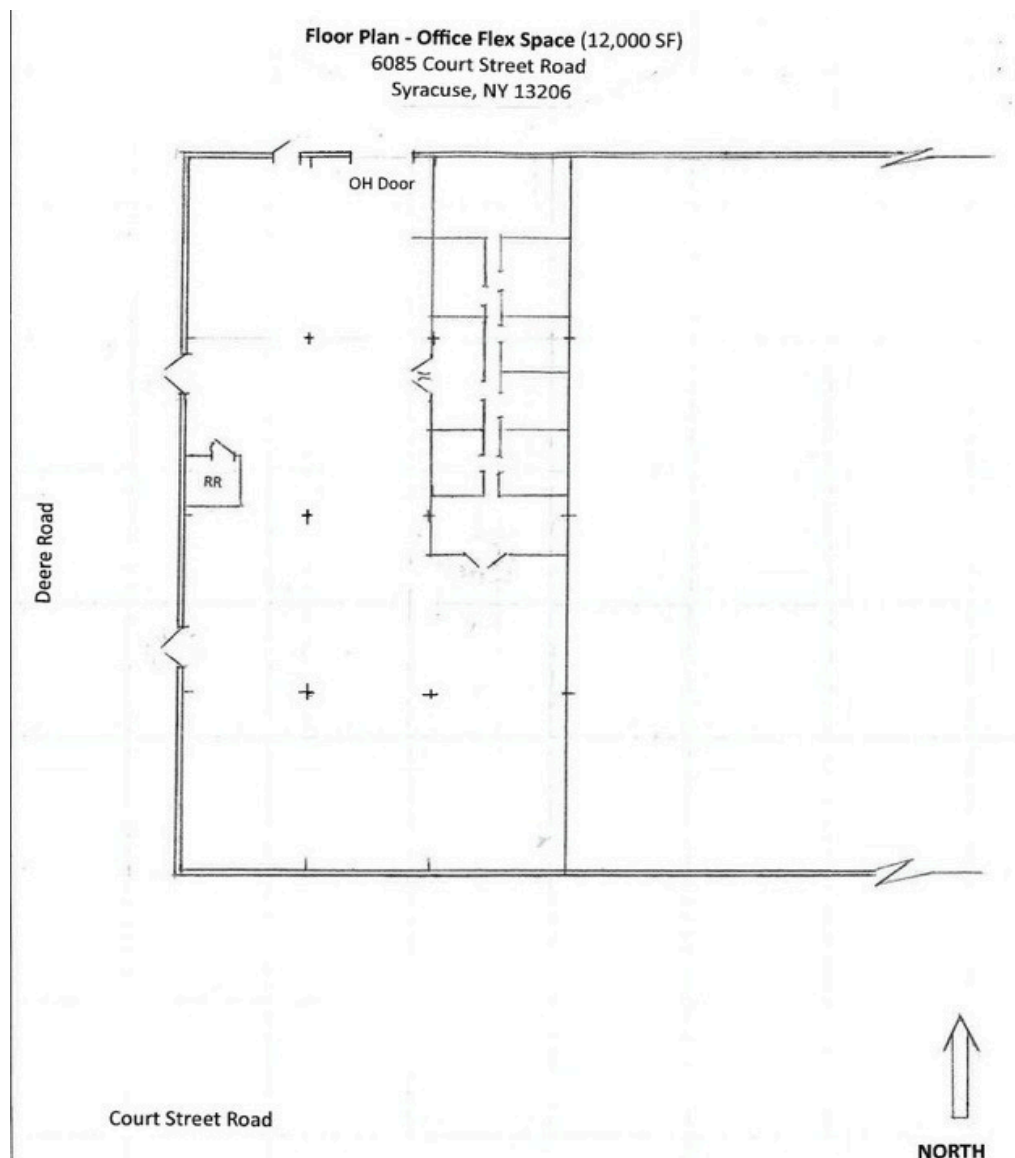

PROPERTY FEATURES

- 12,000+/- SF Flex Space
 - 10,500 +/- SF Warehouse
 - 1,500 +/- SF Office with 9 Private Offices, 1 Meeting Space
- 5,000 +/- SF Flex Space
 - 2 Private offices
 - Front retail counter area
- Sprinkler
- Heat & AC
- 12 x 12 ft overhead doors
- 800-1,600 amps and 3-Phase Power