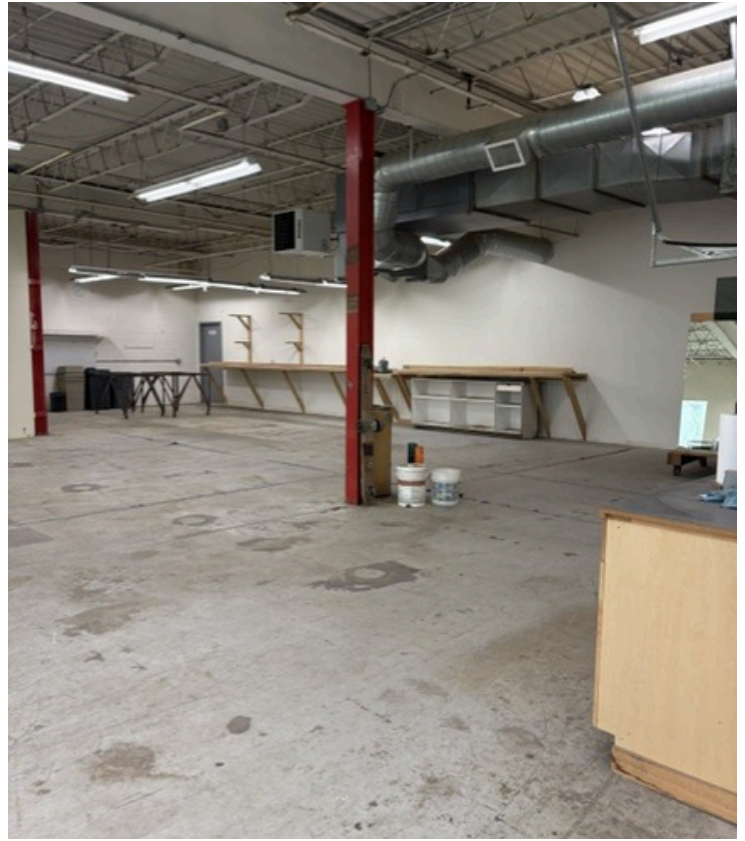

6085 Court Street Road, Syracuse, NY 13206

FLEX | FOR LEASE