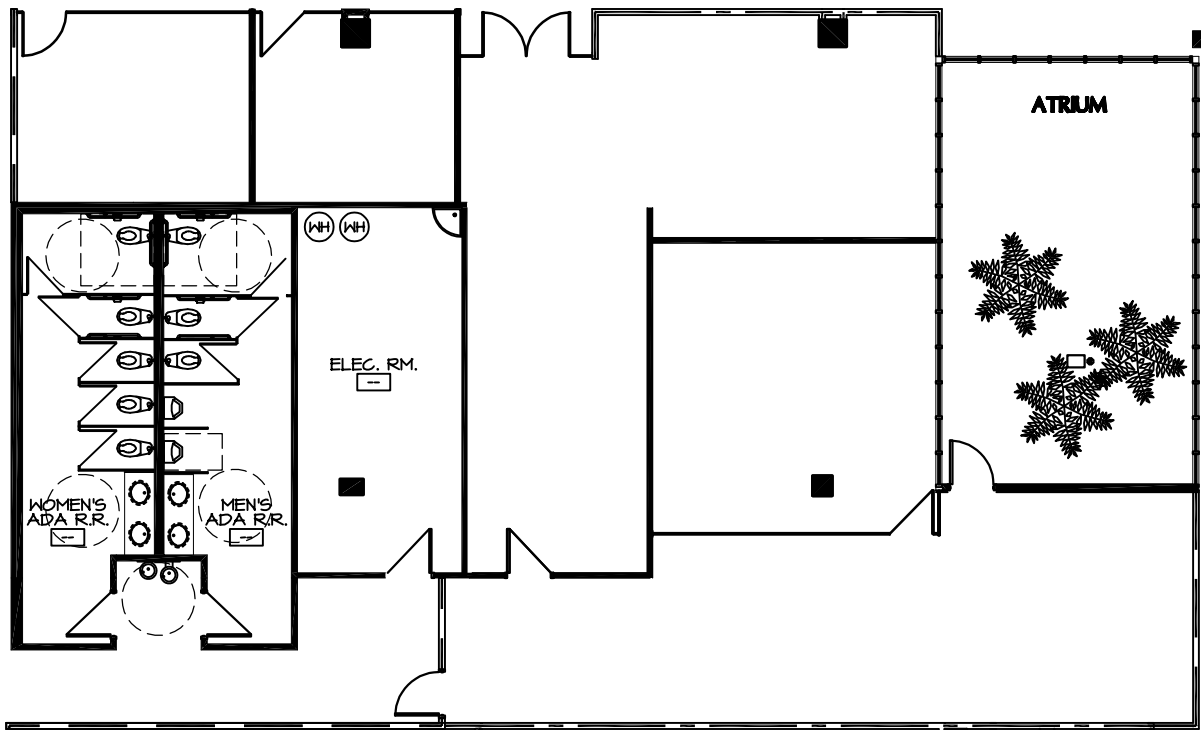

THIS SUITE
#118

1ST FLOOR PLAN

SCALE: N.T.S.

SCALE N.T.S.
03.06.25
SS—#118

51 w. 3rd street suite 115 tempe, az 85281
telephone 480-921-0880 facsimile 480-921-1881

+/- 2,230 RSF
LEASE SHEET
VIA LINDA - ACM
9060 E. VIA LINDA
SCOTTSDALE, ARIZONA
27001.00