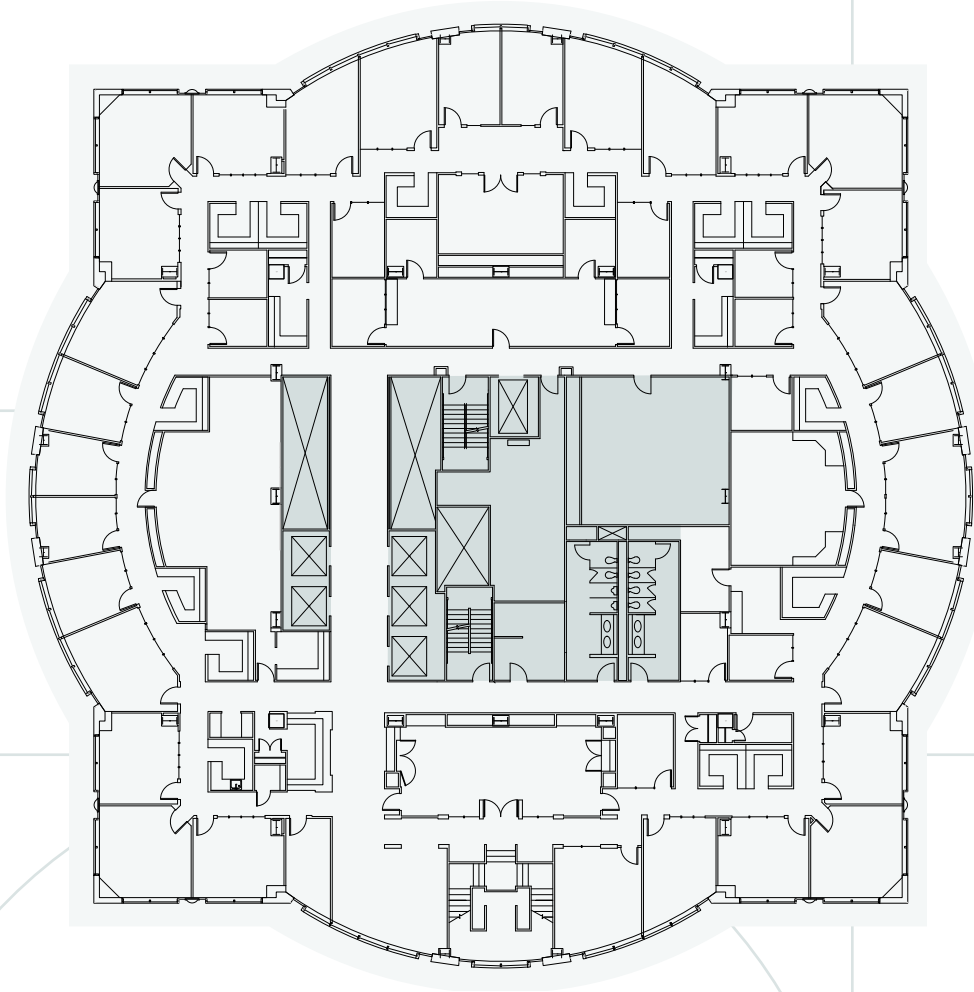

FLOOR 32

SUITE 3200

23,294 SF

TOWER
1201

BROKER CONTACT

Lloyd Low

+1 206 607 1796
lloyd.low@jll.com

Joe Gowan