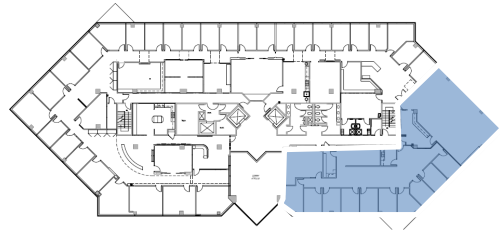

Burton Hills II

Convenient. Accessible. Established.

Suite 207
4,719 RSF

Suite Location

For more information, please contact:

TOM HARWELL
tharwell@eakinpartners.com
(615) 425-5923

ROB EAKIN
reakin@eakinpartners.com
(615) 425-5927