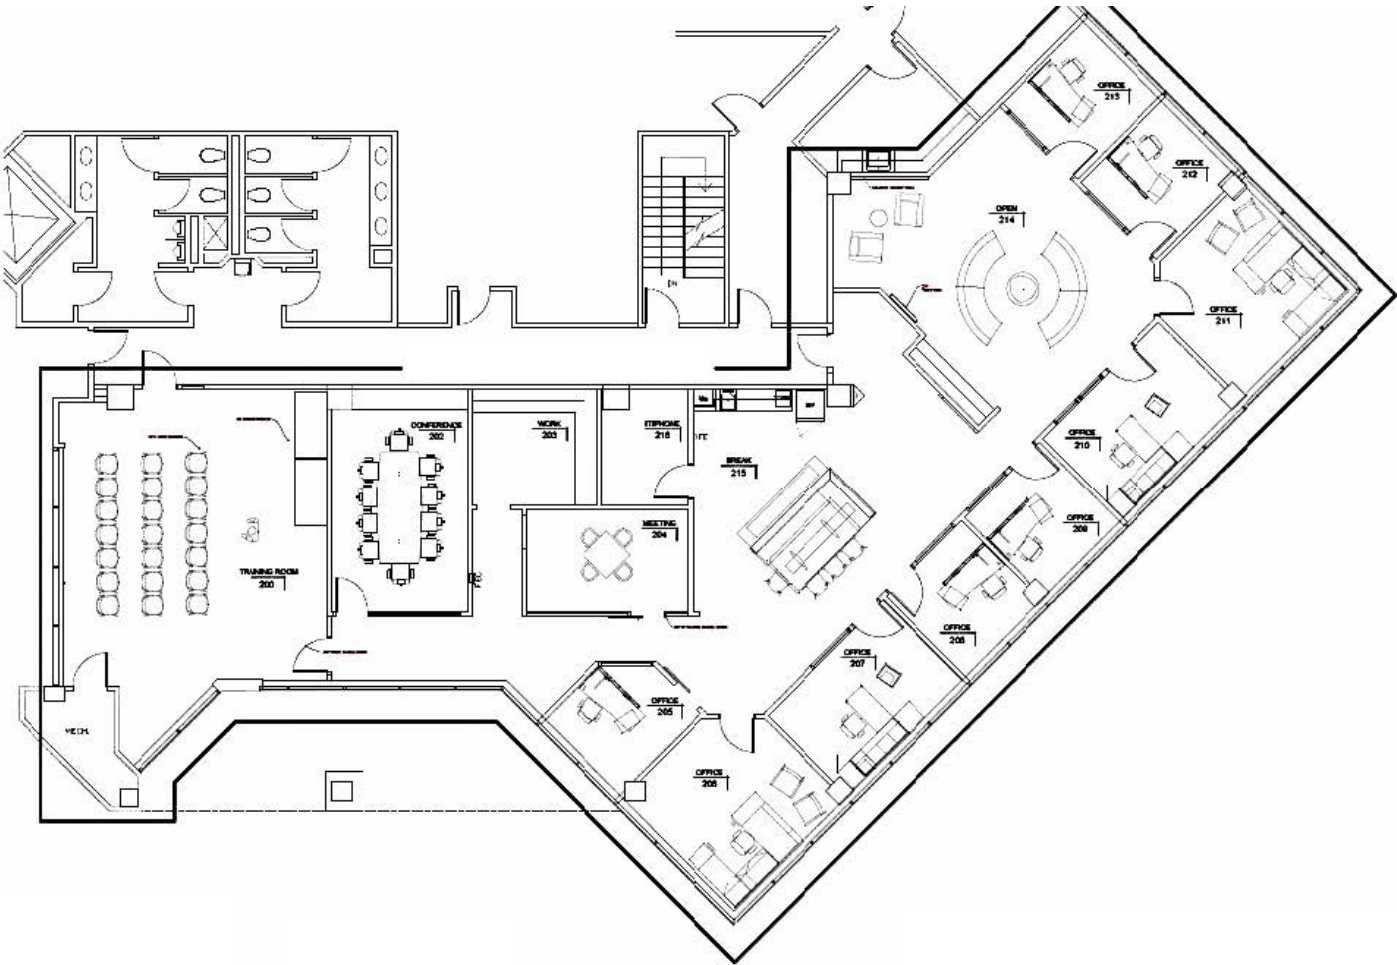

Burton Hills II

Convenient. Accessible. Established.

Suite 207
4,719 RSF

Suite Location

For more information, please contact:

TOM HARWELL
tharwell@eakinpartners.com
(615) 425-5923

ROB EAKIN
reakin@eakinpartners.com
(615) 425-5927