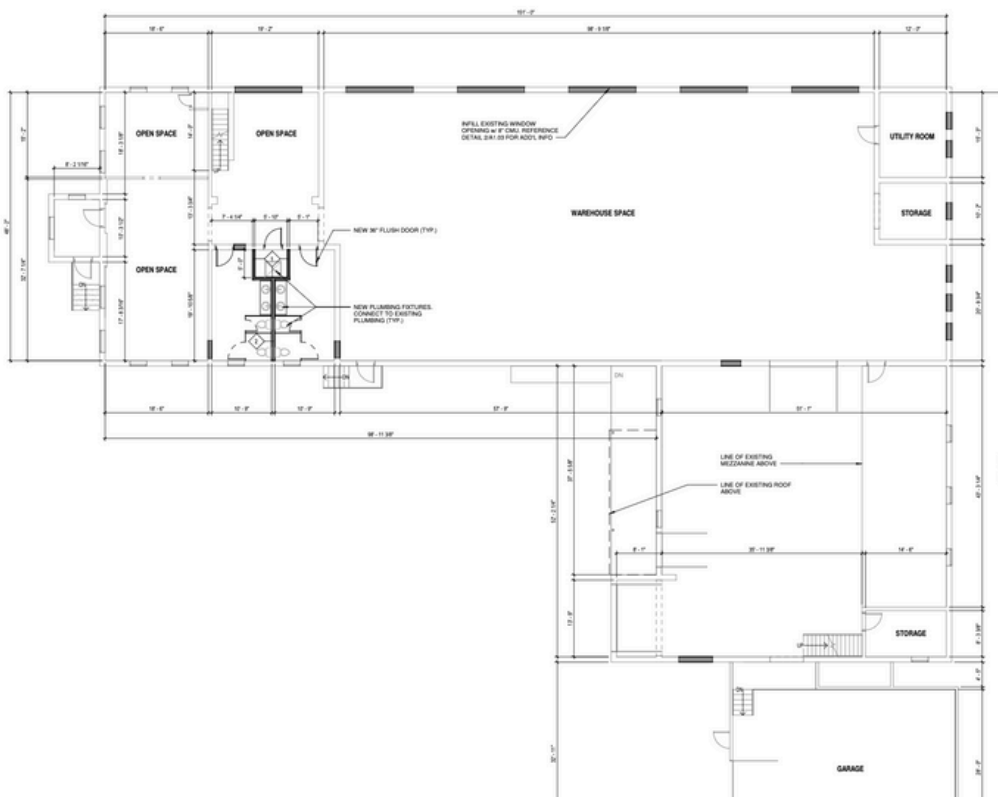

1051 US 9

Woodbridge, NJ

12,316 Sq. Ft. On 1.4 Acres

- 16" clear height
- One loading dock
- One loading platform
- One Drive in

Call Exclusive Brokers

Herb Glazerman 201.658.0336 hglazerman@glazermanrealty.com