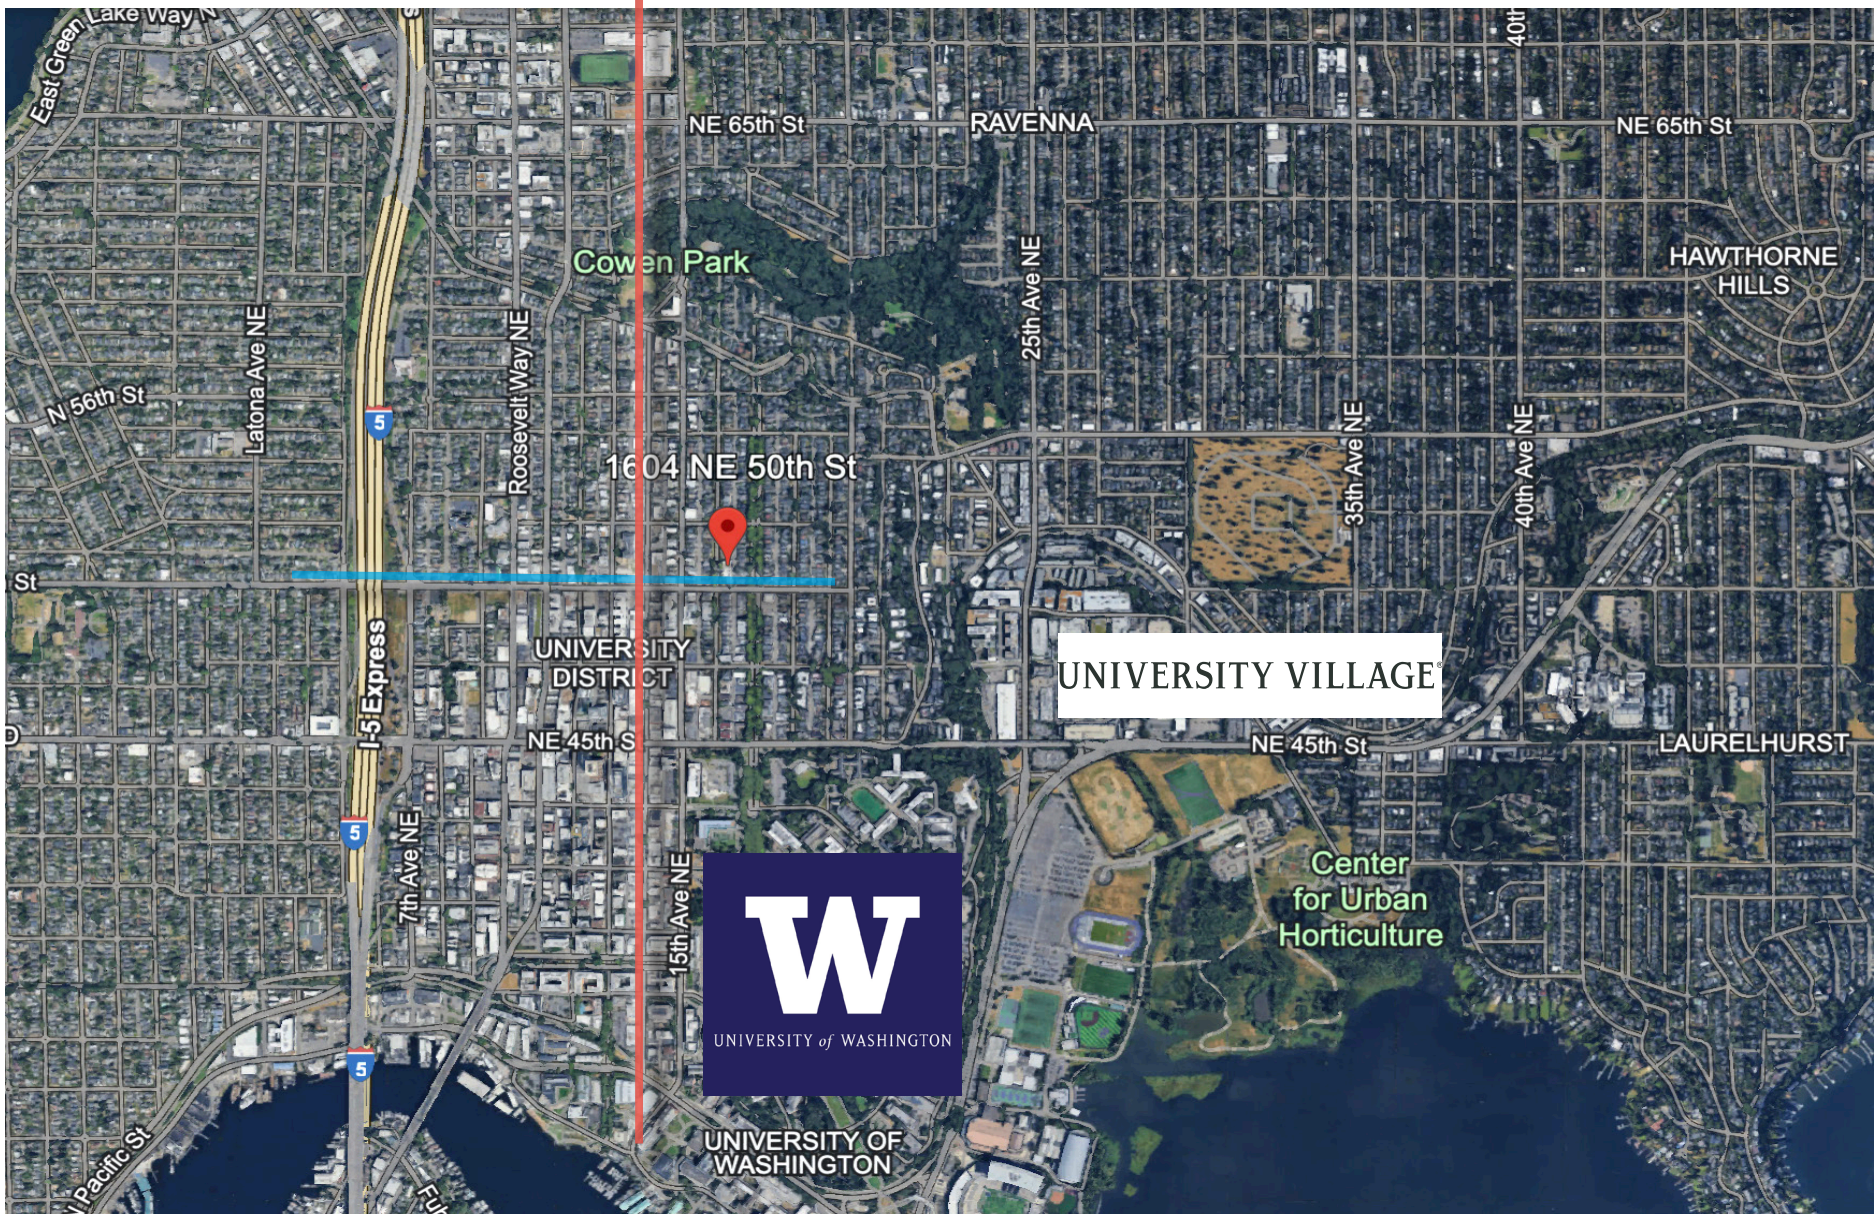

TOM GRAFF | 206.295.1445
tomgraff@ewingandclark.com

AERIAL MAP

1604 NE 50TH ST | SEATTLE | 98105

ANDY RANGLES | 206.405.0090
andy@ewingandclark.com

TOM GRAFF | 206.295.1445
tomgraff@ewingandclark.com