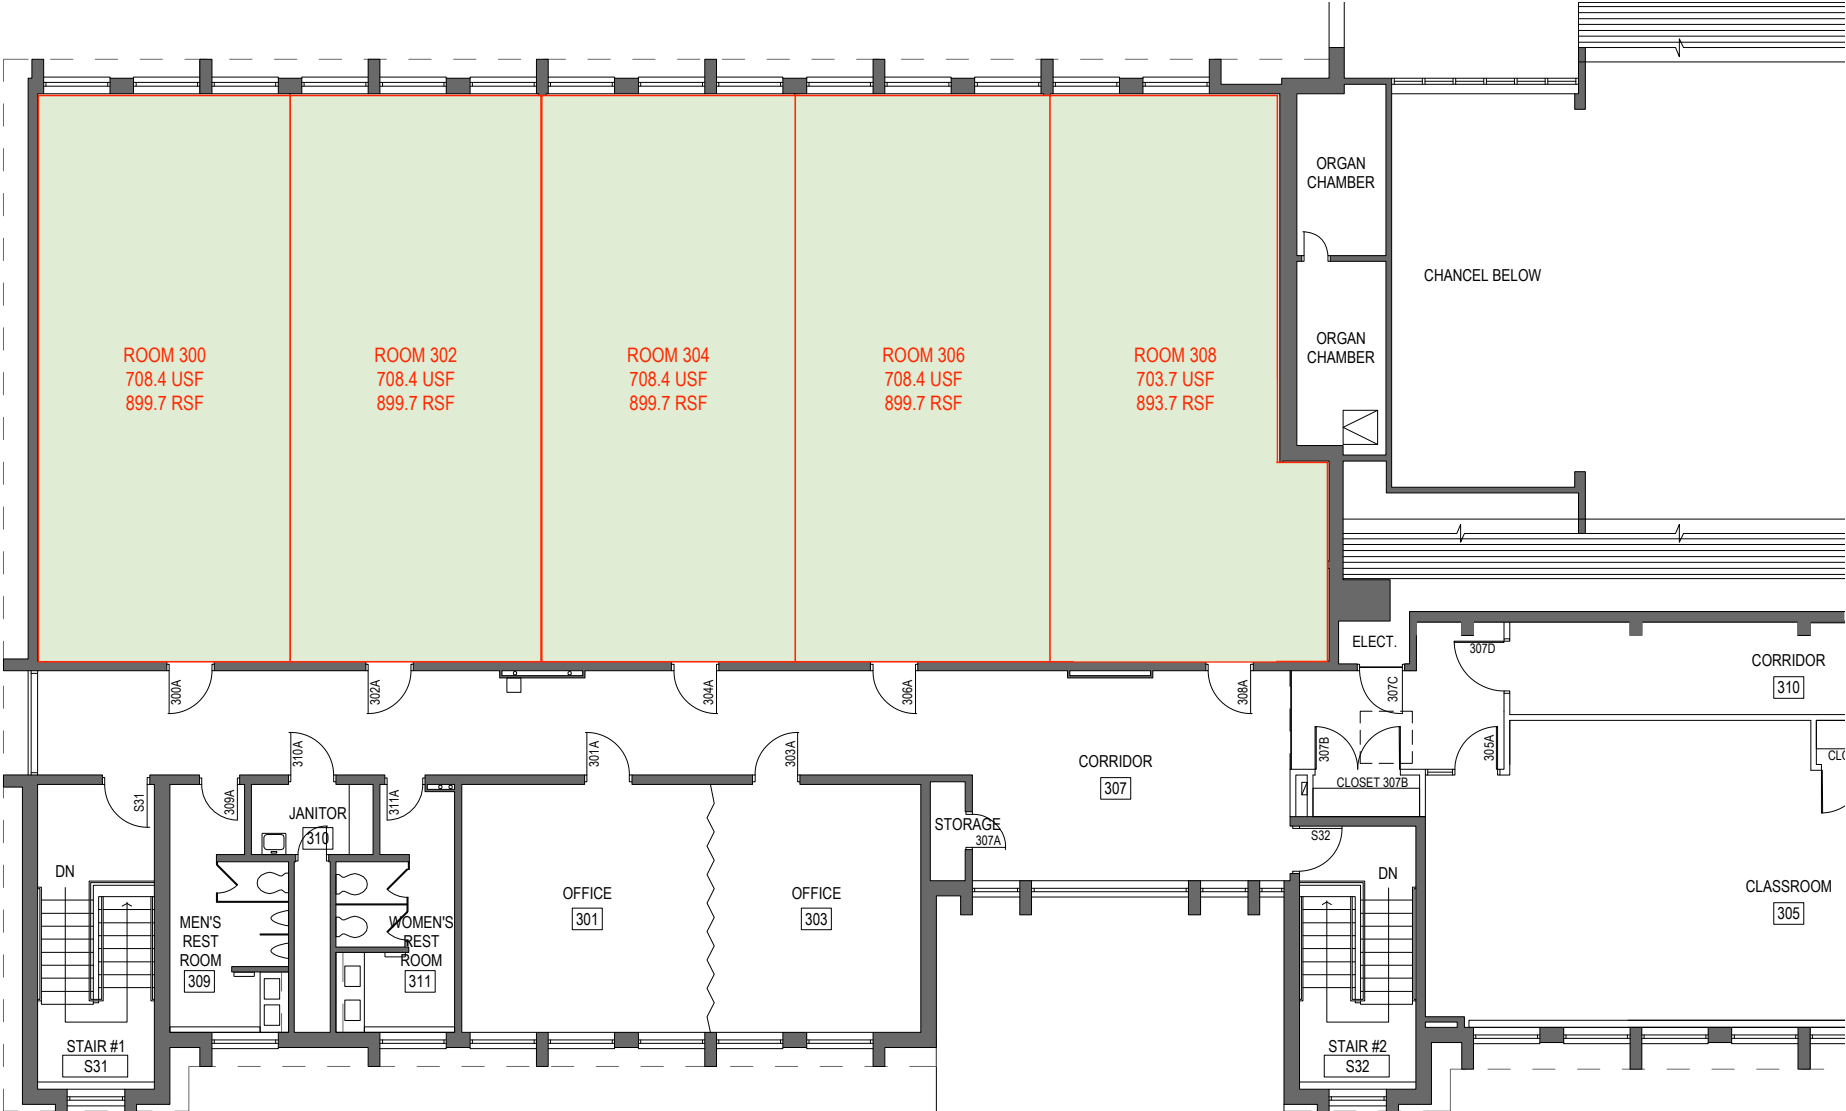

INTERIOR SHOTS

1604 NE 50TH ST | SEATTLE | 98105

ANDY RANGLES | 206.405.0090
andy@ewingandclark.com

TOM GRAFF | 206.295.1445
tomgraff@ewingandclark.com

FLOOR PLAN

1604 NE 50TH ST | SEATTLE | 98105

ANDY RANGLES | 206.405.0090
andy@ewingandclark.com