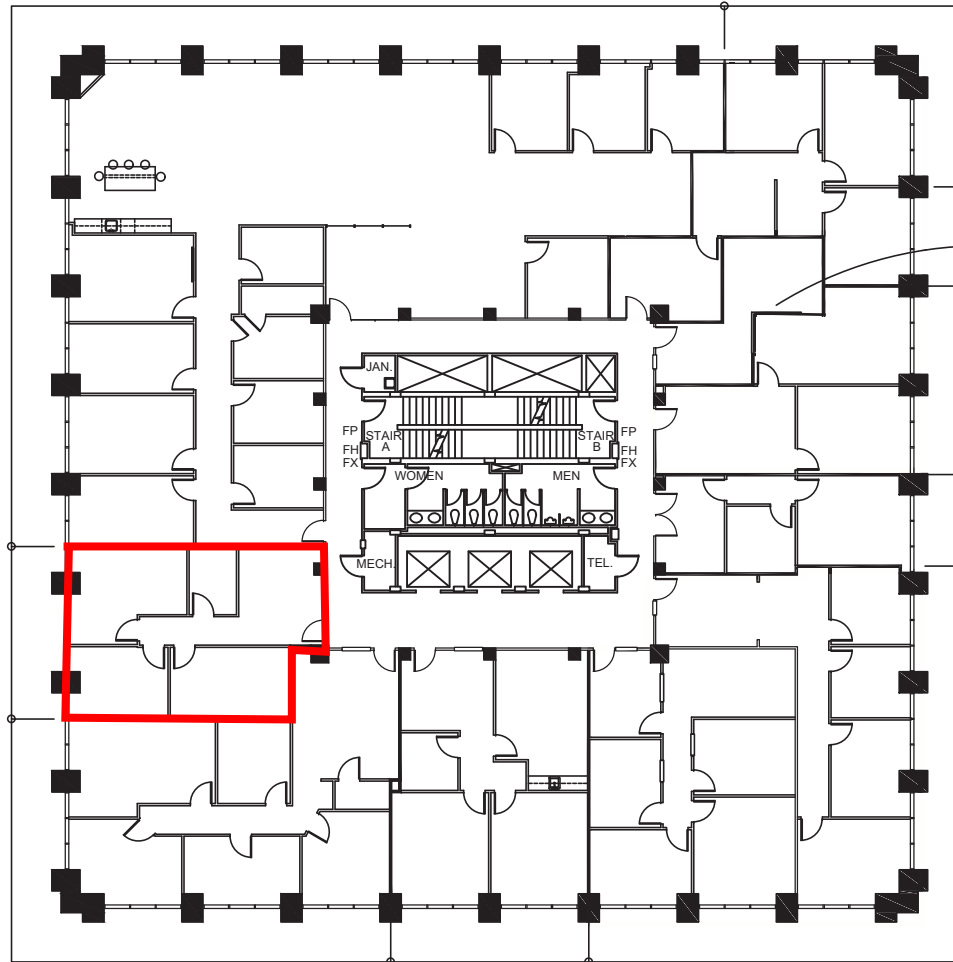

SUITE 400  
5,028 NRA

SUITE 435  
1,143 NRA

SUITE 472  
340 NRA

SUITE 434  
849 NRA

SUITE 430  
572 NRA

SUITE 475  
900 NRA

SUITE 477  
1,612 NRA

SUITE 470  
1,179 NRA

SUITE 410  
2,438 NRA

FLOOR PLANS ARE FOR CONCEPTUAL PURPOSES ONLY; THEY ARE NOT TO SCALE AND MAY NOT REFLECT EXISTING CONDITIONS. AS BUILTS MUST BE VERIFIED.

CONTACT:

Property Manager: Hisam Saker  
Phone: 713-651-9000  
E-mail: hisam@slsproperties.net