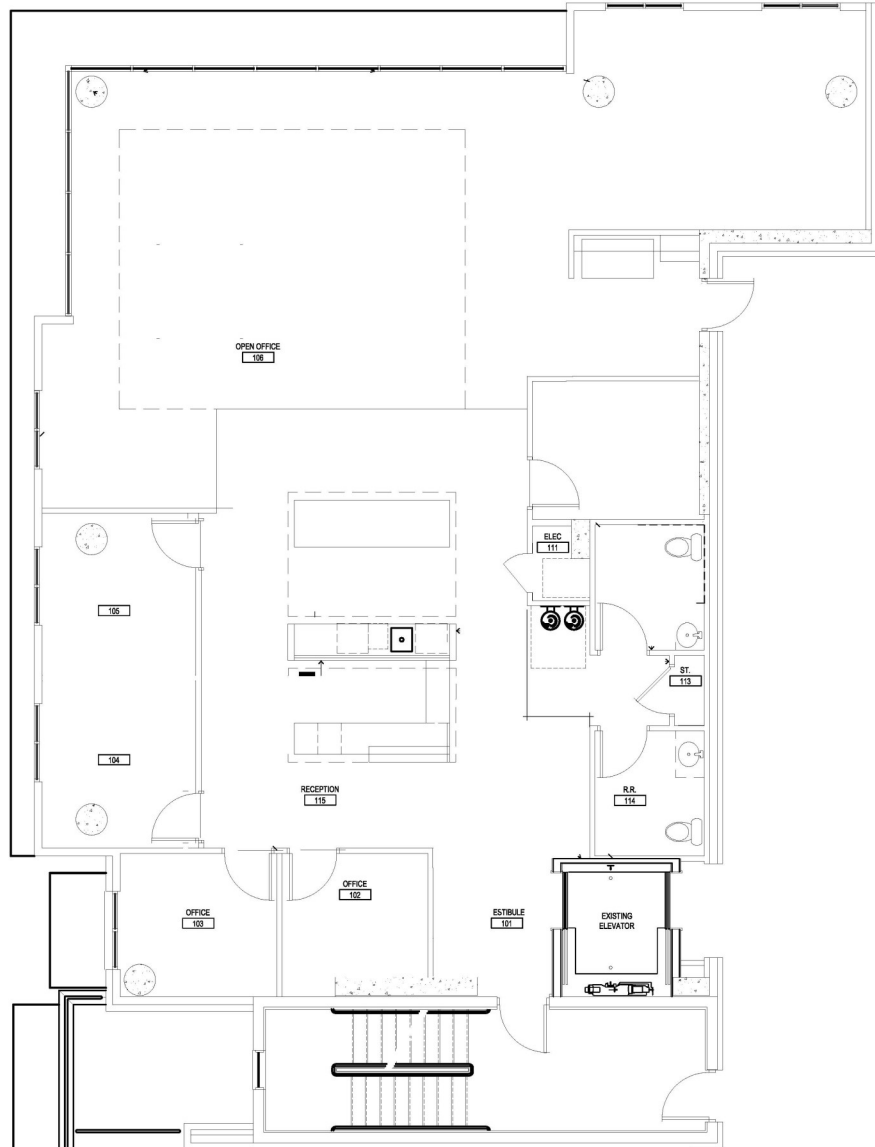

AVAILABLE SPACE

2nd Floor

Chuck Connealy, SIOR, CCIM

Direct: 913.789.9020

Cell: 913.515.6616

chuck.connealy@waterfordproperty.net

Bob Cattanch

Cell: 913.219.2109

bob.cattanch@waterfordproperty.net

Lauren Cattanch

Cell: 913.579.8179

lauren.cattanch@waterfordproperty.net

Information furnished regarding property is from sources deemed reliable but no warranty or representation is made as to the accuracy thereof and same is submitted subject to errors, omissions, prior sale or lease or withdrawal, without notice.