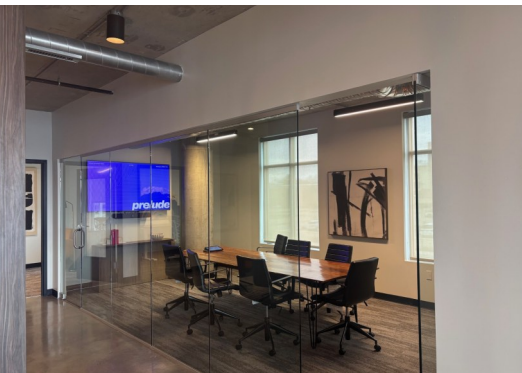

Chuck Connealy, SIOR, CCIM

Direct: 913.789.9020

Cell: 913.515.6616

chuck.connealy@waterfordproperty.net

Bob Cattanch

Cell: 913.219.2109

bob.cattanch@waterfordproperty.net

Lauren Cattanch

Cell: 913.579.8179

lauren.cattanch@waterfordproperty.net