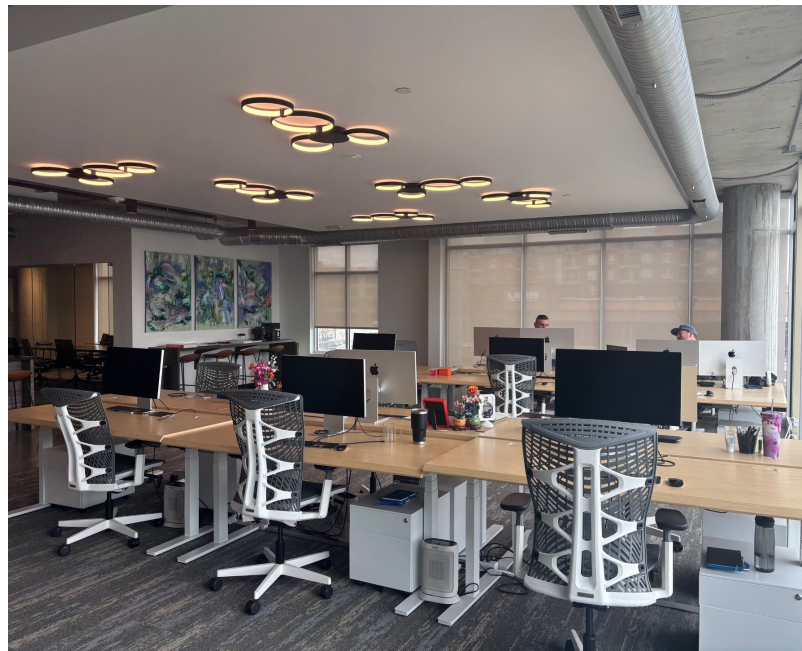

Chuck Connealy, SIOR, CCIM

Direct: 913.789.9020

Cell: 913.515.6616

chuck.connealy@waterfordproperty.net

Bob Cattanch

Cell: 913.219.2109

bob.cattanch@waterfordproperty.net

Lauren Cattanch

Cell: 913.579.8179

lauren.cattanch@waterfordproperty.net