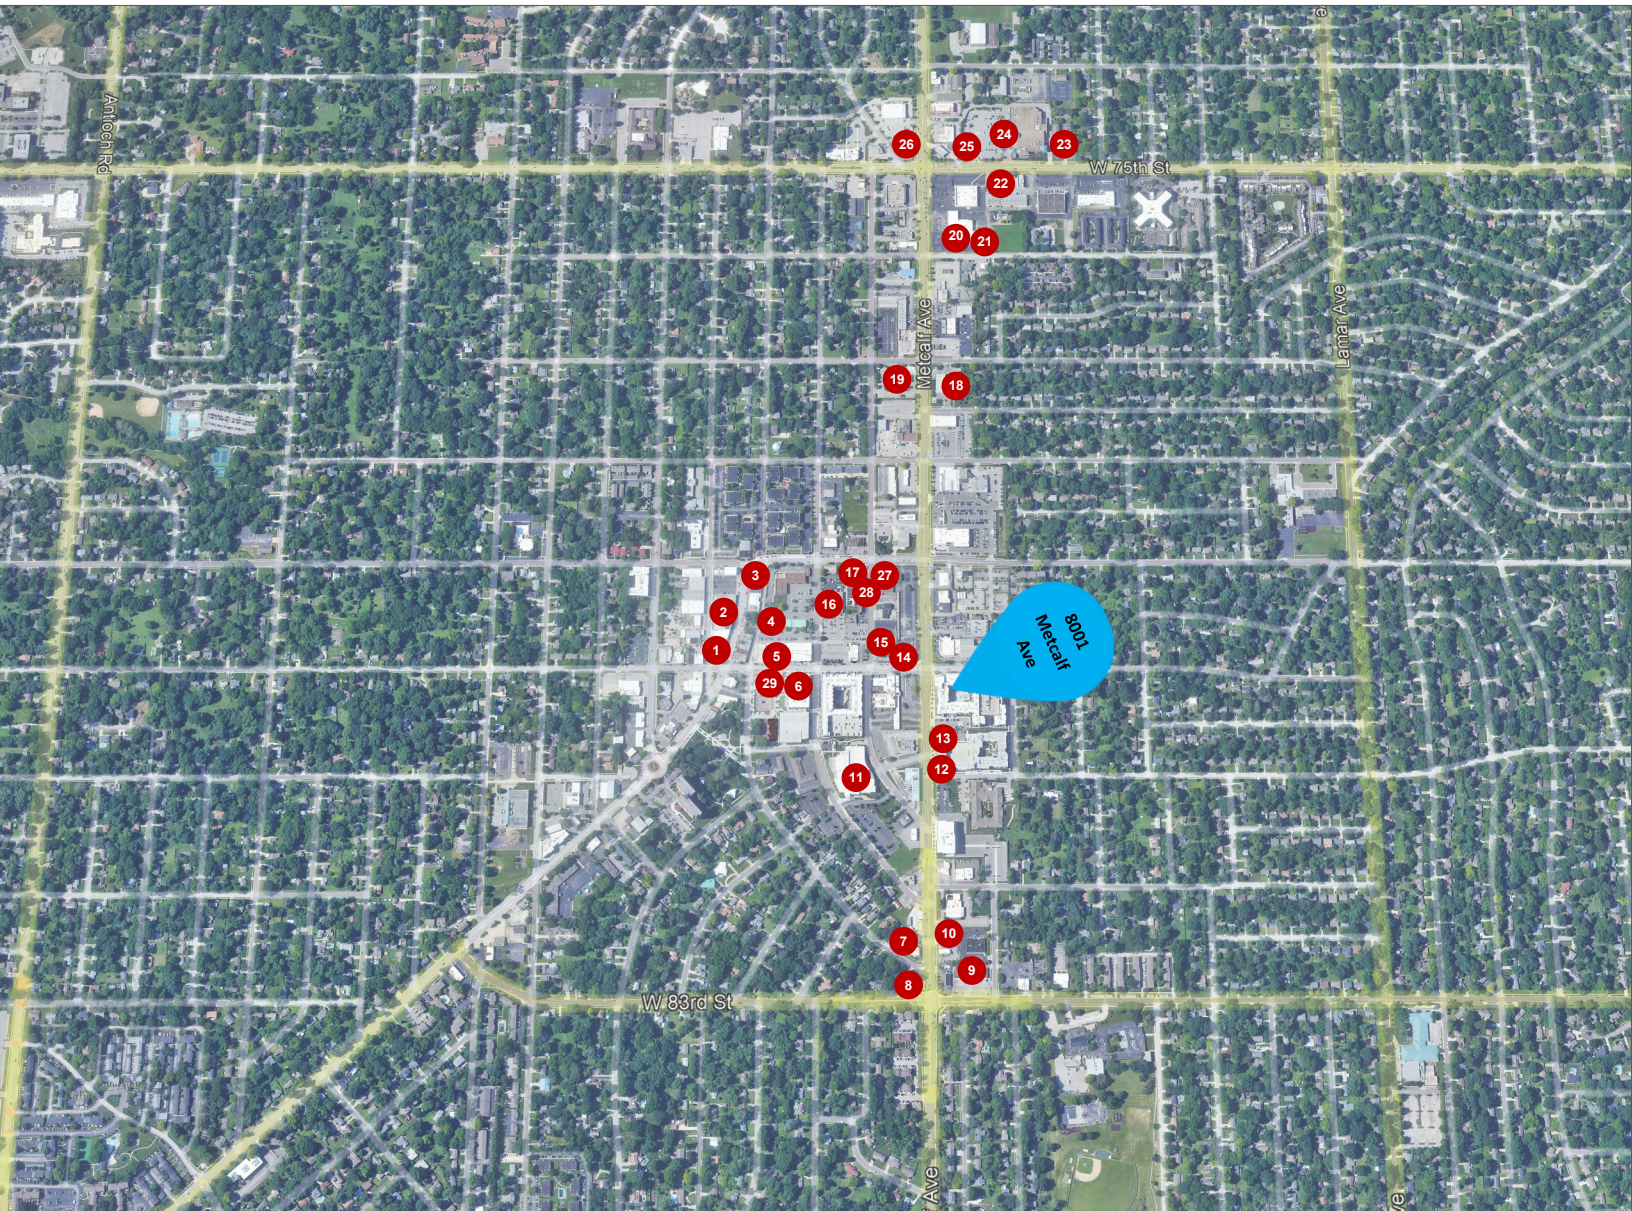

Cell: 913.579.8179

lauren.cattanch@waterfordproperty.net

AERIAL MAP & AMENITIES

- 1 The Peanut
- 2 Culinary Center of Kansas City
- 3 Buffalo State Pizza Co.
- 4 Overland Park Farmers Market
- 5 The Other Place
- 6 Strang Hall
- 7 Taco Naco KC
- 8 Mr. Gyro's
- 9 Sinbad's Grill
- 10 Jimmy John's
- 11 Matt Ross Community Center
- 12 P45 Training Downtown Overland Park
- 13 Casey's
- 14 Homer's Coffee House
- 15 Mi Ranchito
- 16 Viona's Italian Bistro
- 17 Maloney's Sports Bar & Grill
- 18 QuikTrip
- 19 McDonald's
- 20 Burg & Barrel
- 21 The Rickhouse Event Space
- 22 Hawaiian Bros.
- 23 Cozy's Café
- 24 Price Chopper
- 25 Mo' Bettahs
- 26 Dunkin'
- 27 AR's Breakfast Brunch
- 28 Fat Sully's NY Pizza / Atomic Cowboy / Denver Biscuit Co.
- 29 Flying Cow Gelato and Annedore's Fine Chocolates