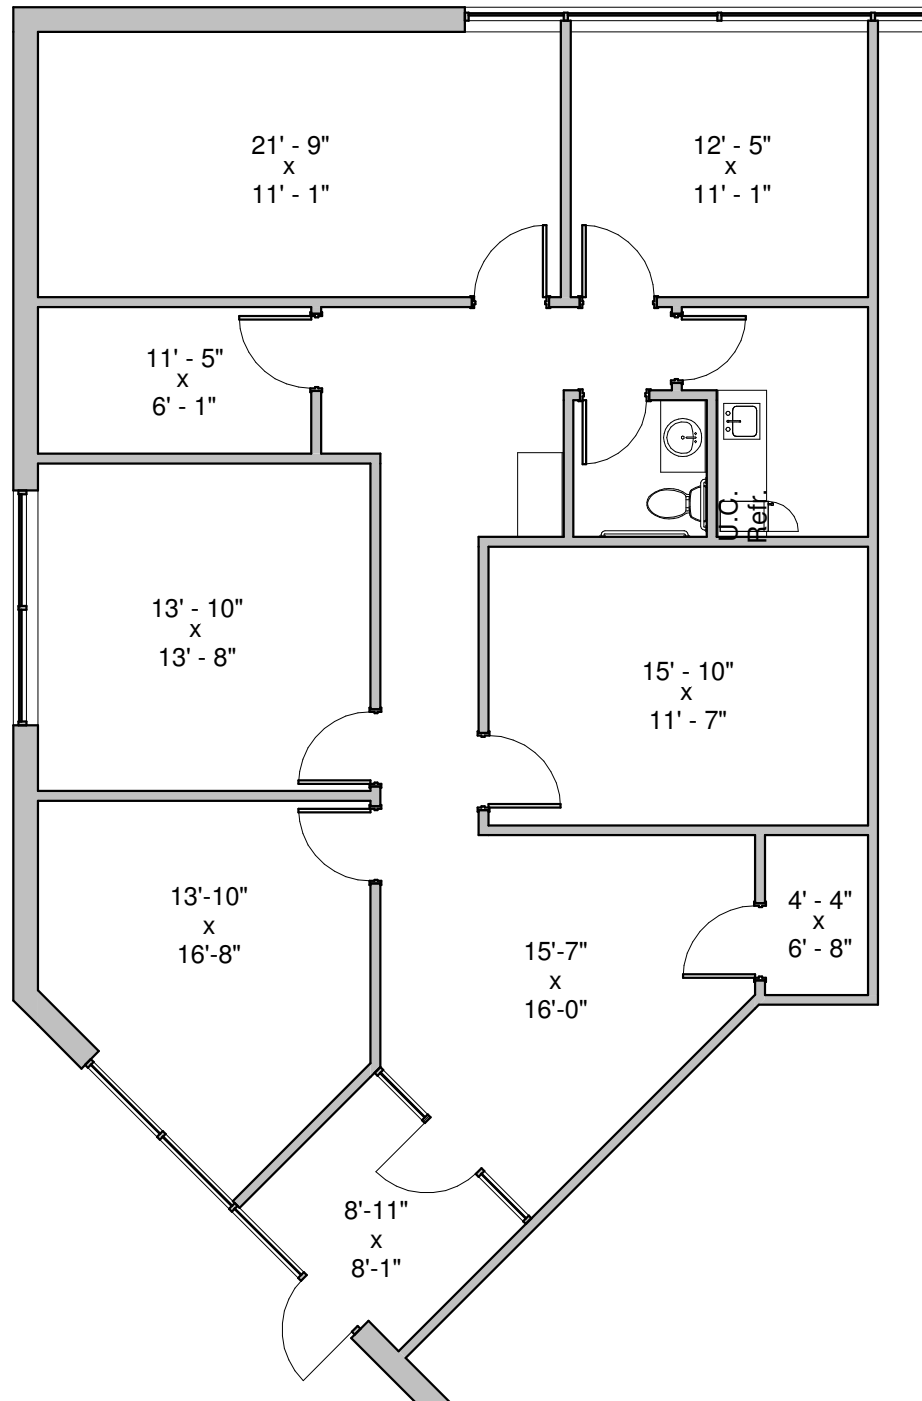

For more information
call 806.358.7151

Lakeview Office Park

2505 Lakeview Drive

Amarillo, TX 79109

Suite 208

± 1,856 Rentable Square Feet