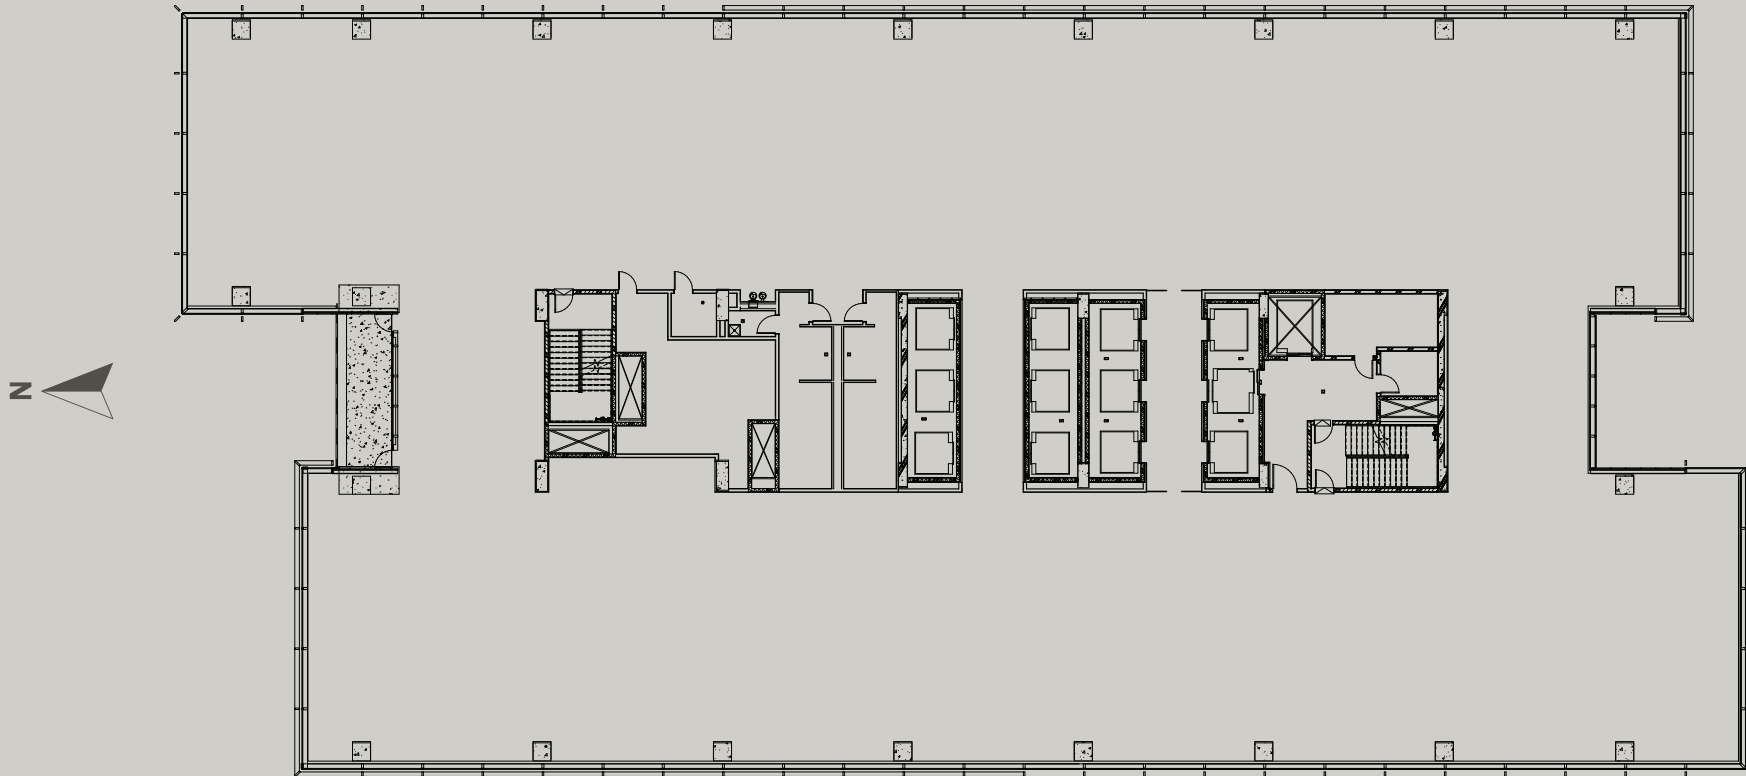

TEN TWENTY

S P R I N G

24TH FLOOR 32,434 RSF

Travis Garland | 404.614.5252
tgarland@portmanholdings.com

Glenn Kolker | 404.316.9651
glenn.kolker@streamrealty.com

Preston Menning | 404.664.4527
preston.menning@streamrealty.com

Malik Leaphart | 404.502.2513
malik.leaphart@streamrealty.com

Perform
Properties