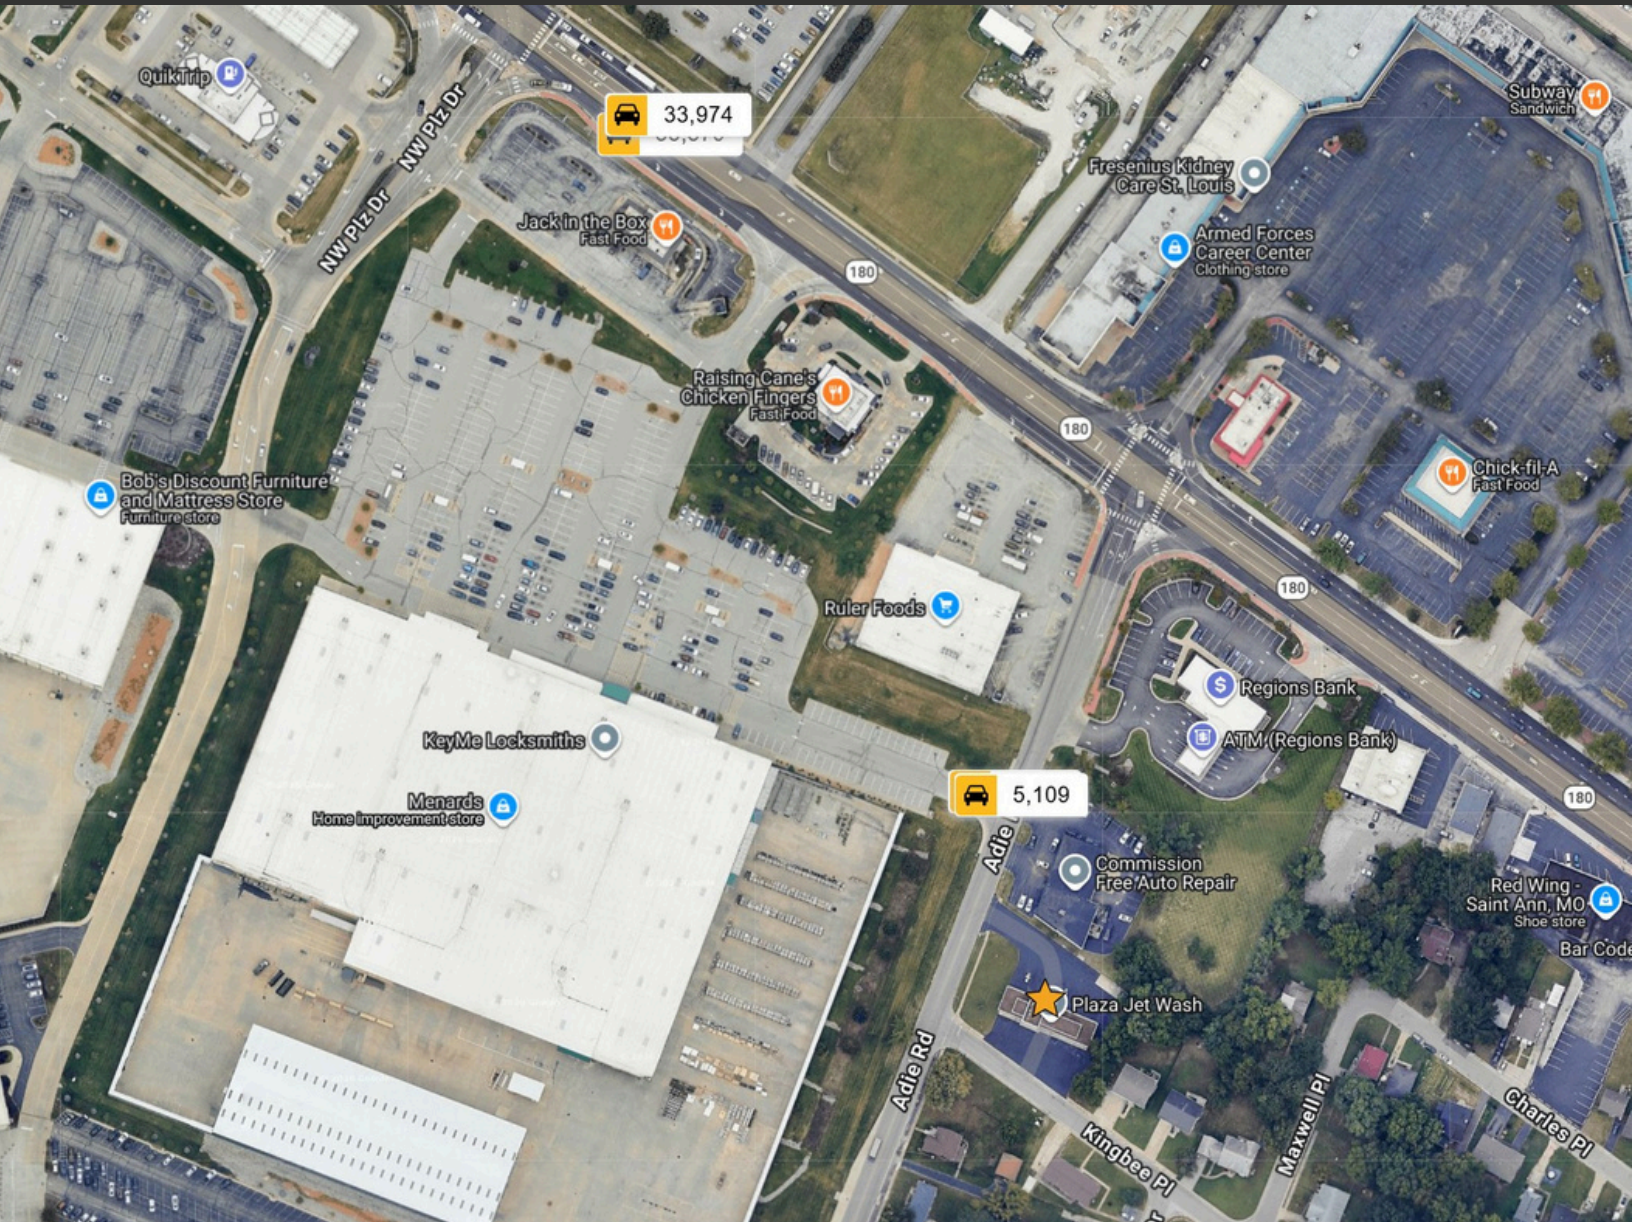

No expressed or implied warranty or representation is made as to the accuracy of the information contained herein. This property is submitted subject to errors, omissions, change of price, withdrawal without notice, prior lease or sale and any other listing conditions imposed by the principals.