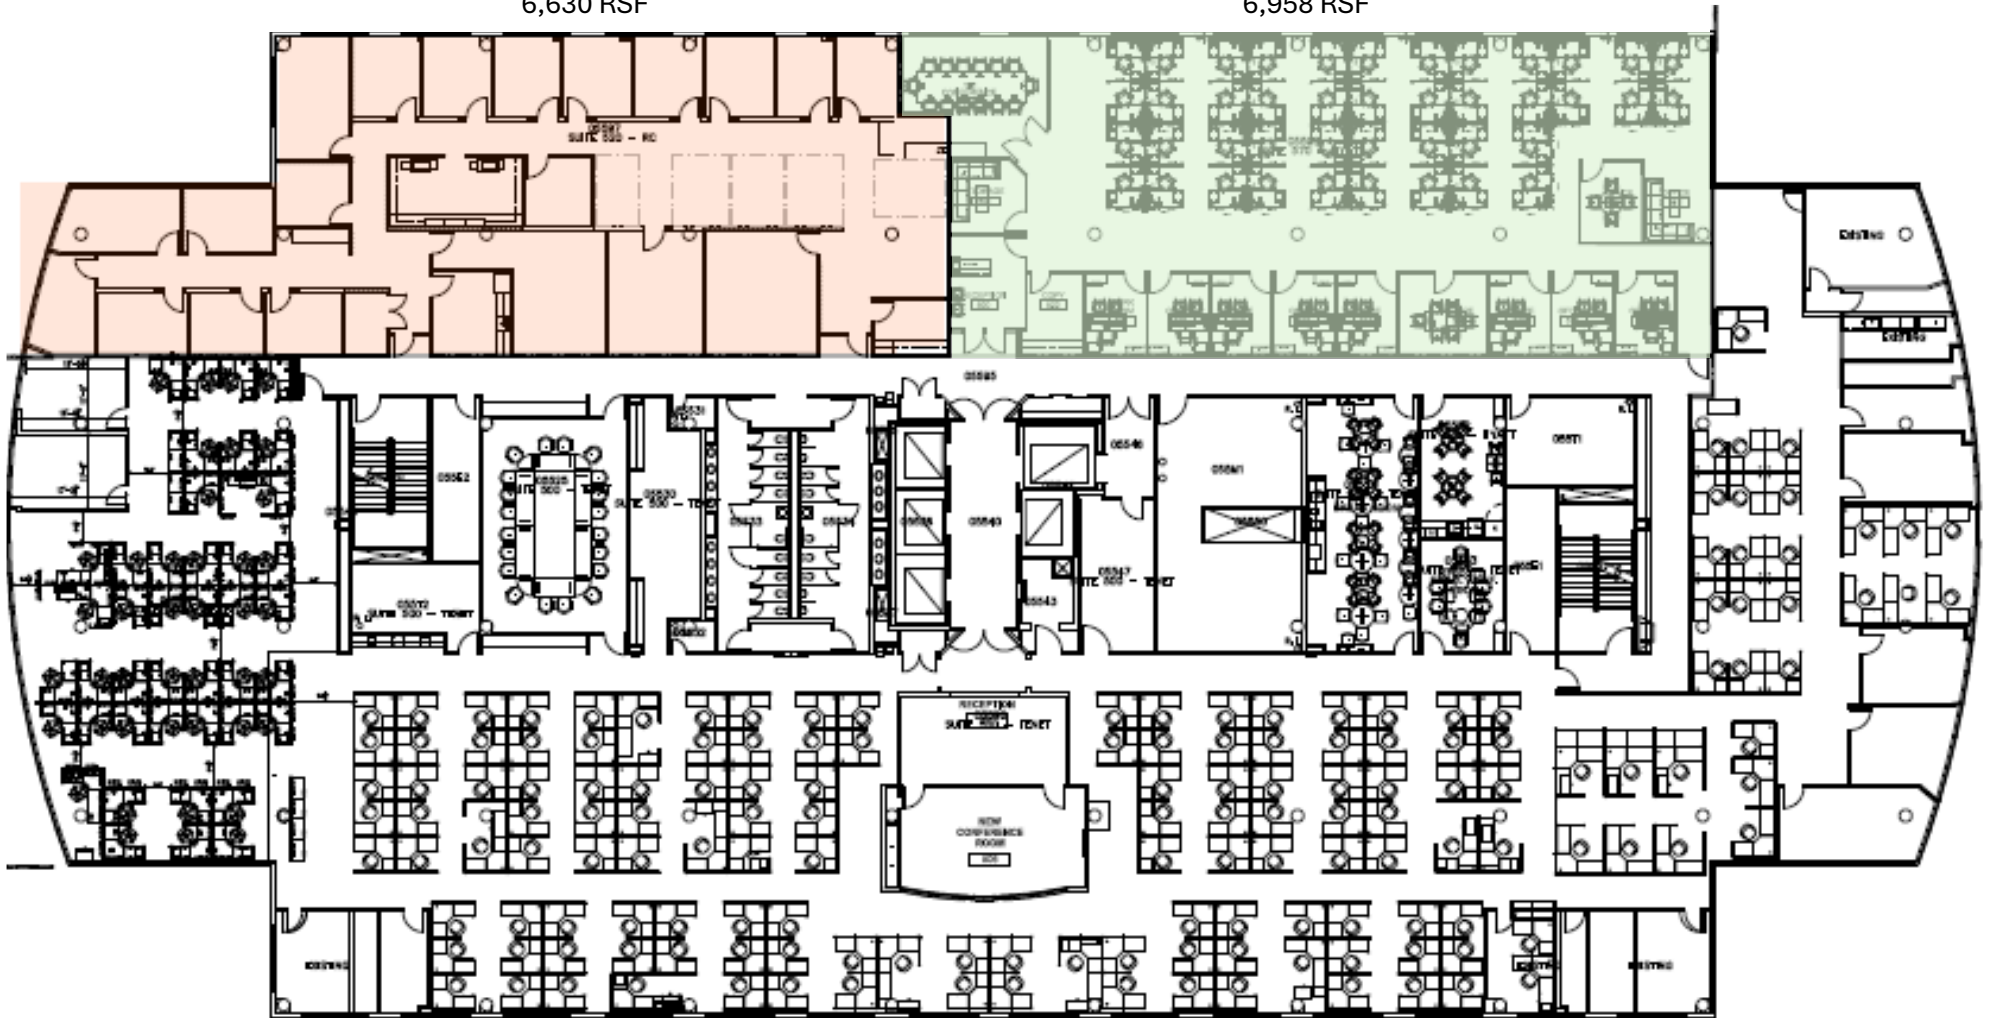

FRANKLIN TEMPLETON CENTER I
140 Fountain Parkway, St. Petersburg, FL 33716

Suite 500: 24,212 RSF
Single Tenant

Leased
Suite 520
6,630 RSF

Leased
Suite 570
6,958 RSF

Available
Suite 500
24,212 RSF

For More Information, Please Contact: