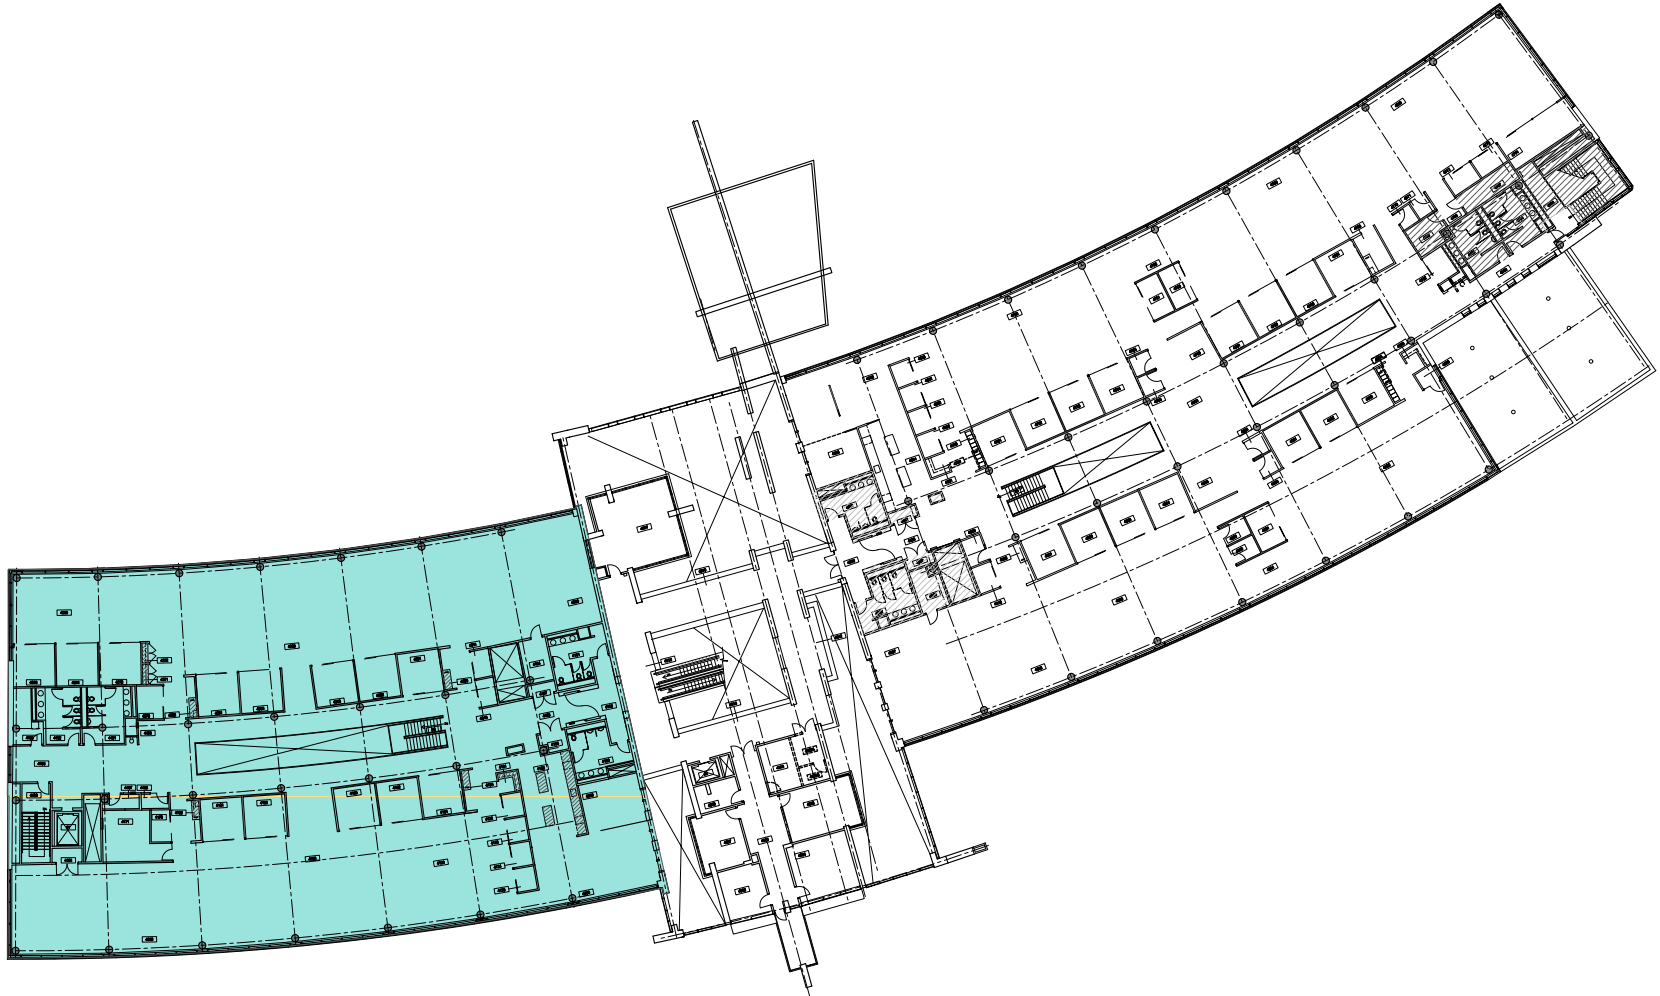

275 N FIELD DRIVE

LAKE FOREST, IL

4TH FLOOR | 21,408 RSF

CHRIS CUMMINS

+1 773 458 1352

chris.cummins@jll.com

STEVEN SPINELL

+1 312 228 3936