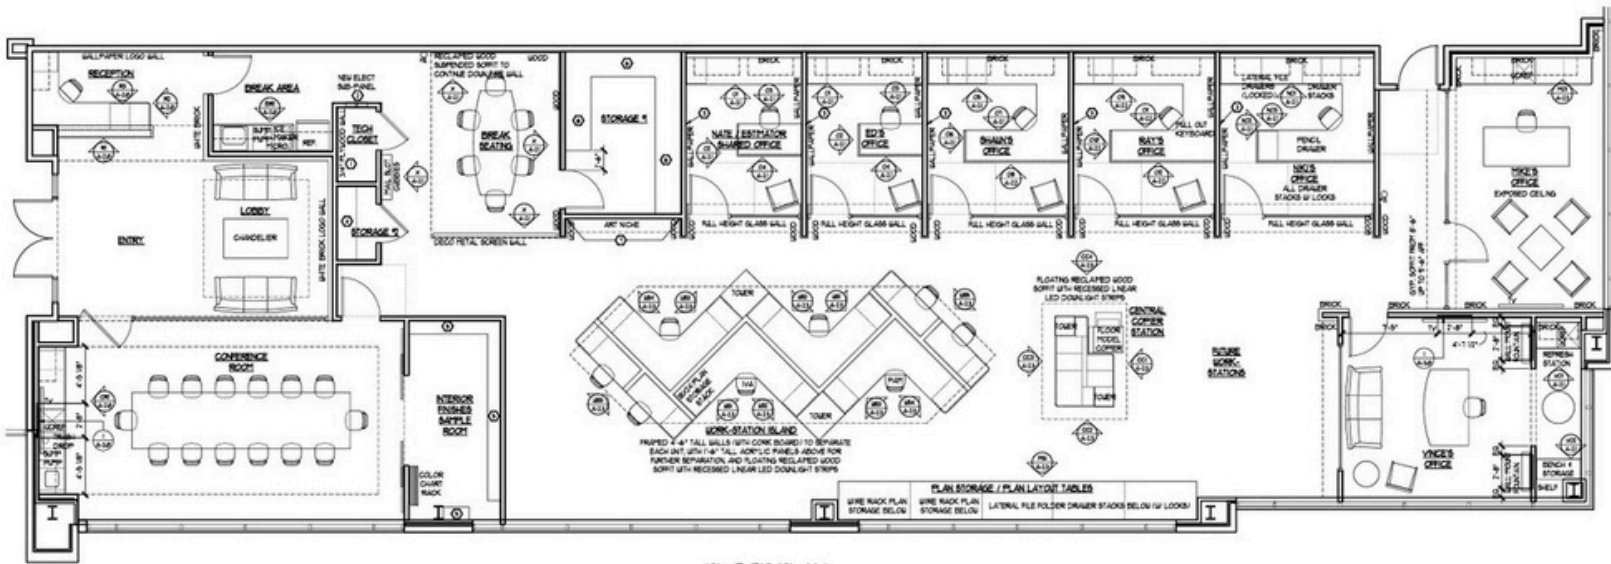

# Sublease

3011 SUTTON GATE DR E, SUWANEE, GA 30024

**Kelly Edge**  
Lightpoint Real Estate Partners  
(770) 841-8017

**FLOOR PLAN**

SCALE: 1/16" = 1'-0"  
 AREA: 4,450 SQ. FT.