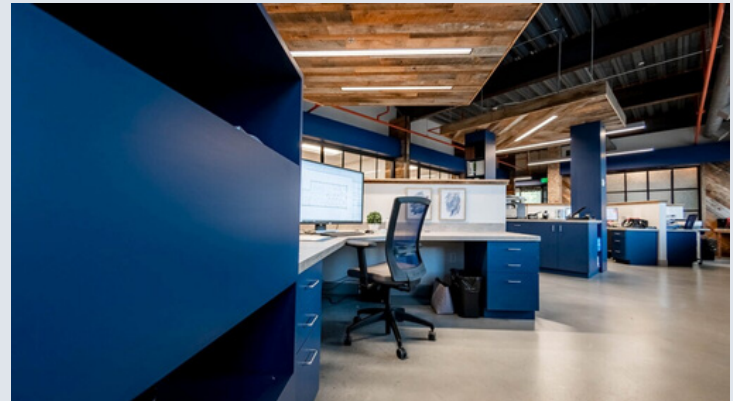

# Sublease

3011 SUTTON GATE DR E, SUWANEE, GA 30024

**Kelly Edge**  
Lightpoint Real Estate Partners  
(770) 841-8017

**FLOOR PLAN**

SCALE: 1/16" = 1'-0"  
 AREA: 4,450 SQ. FT.