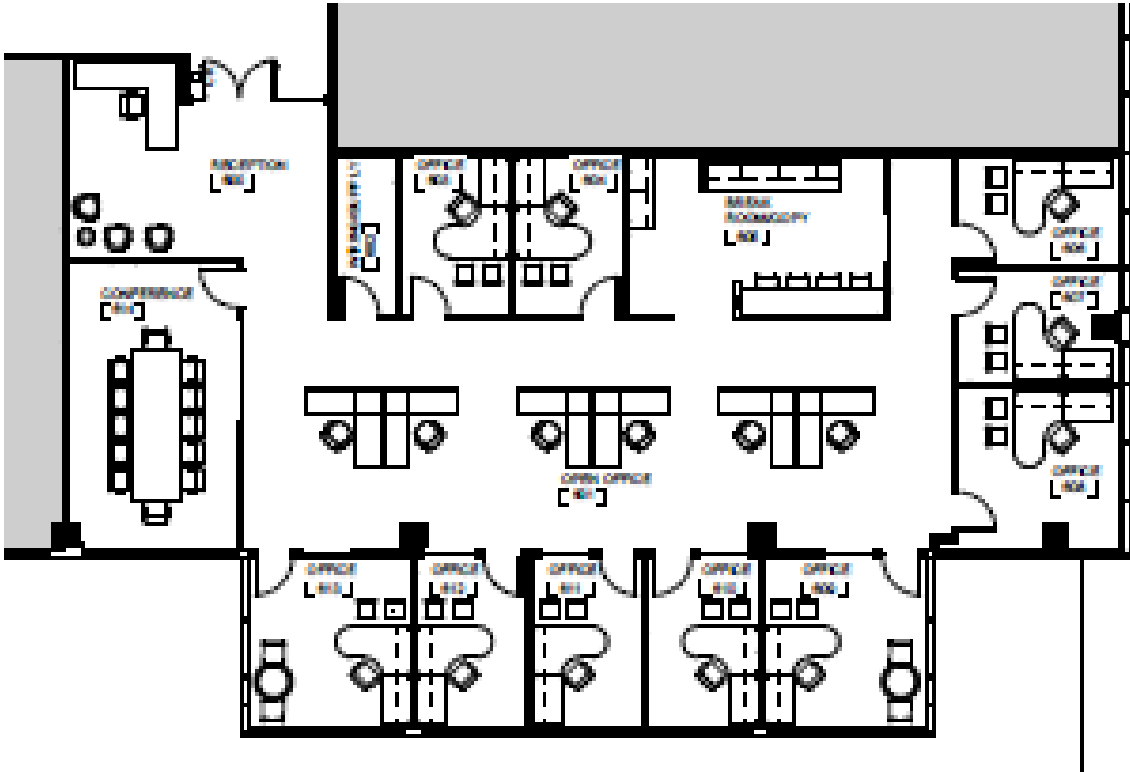

ROUNABOUT PLAZA

1600 Division Street | Nashville, TN

Suite 600
4,529 RSF

TOM HARWELL
tharwell@eakinpartners.com
(615) 425-5923

ROB EAKIN
reakin@eakinpartners.com
(615) 425-5927

EAKIN PARTNERS, LLC
1201 Demonbreun Street | Suite 1400
Nashville, Tennessee 37203
(615) 250-1800