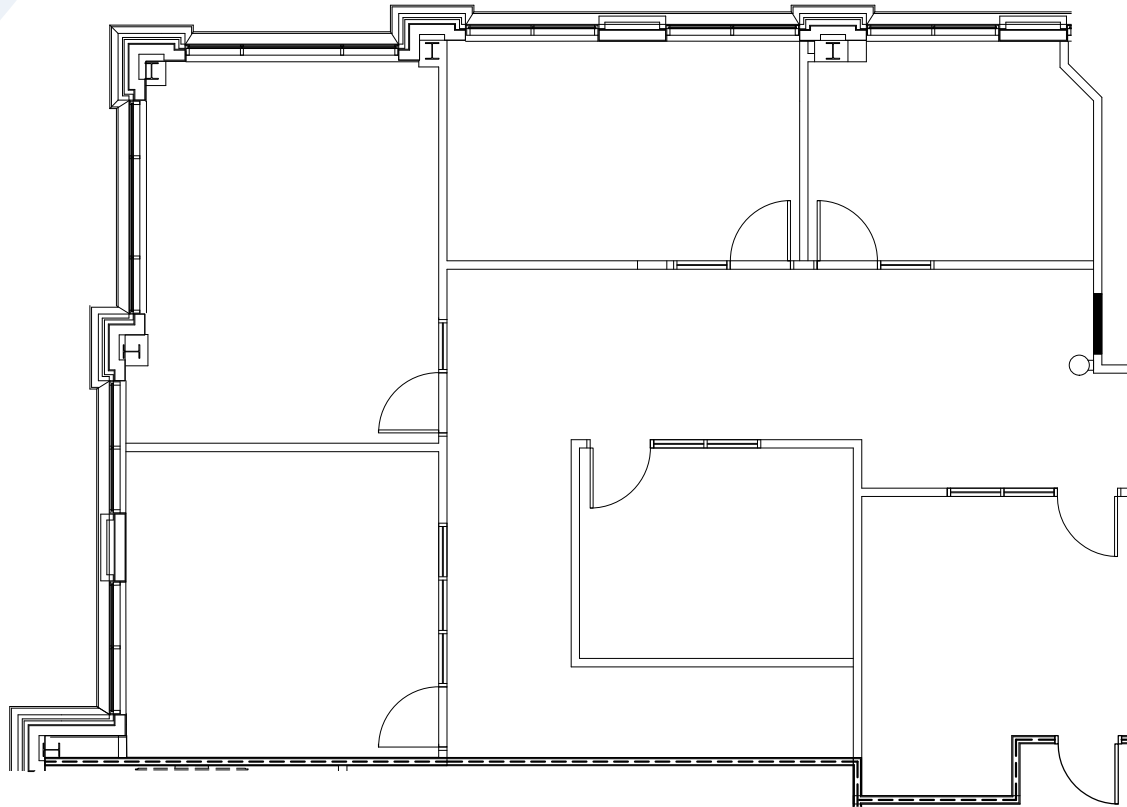

WADE II SUITE 330

2,126 SF

JANE DOGGETT, CCIM
919.625.8828
JANE.DOGGETT@FOUNDRYCOMMERCIAL.COM

PATRICK BLACKLEY
919.274.9323
PATRICK.BLACKLEY@FOUNDRYCOMMERCIAL.COM

FOUNDRY
COMMERCIAL

 **PGIM REAL ESTATE**

DRP