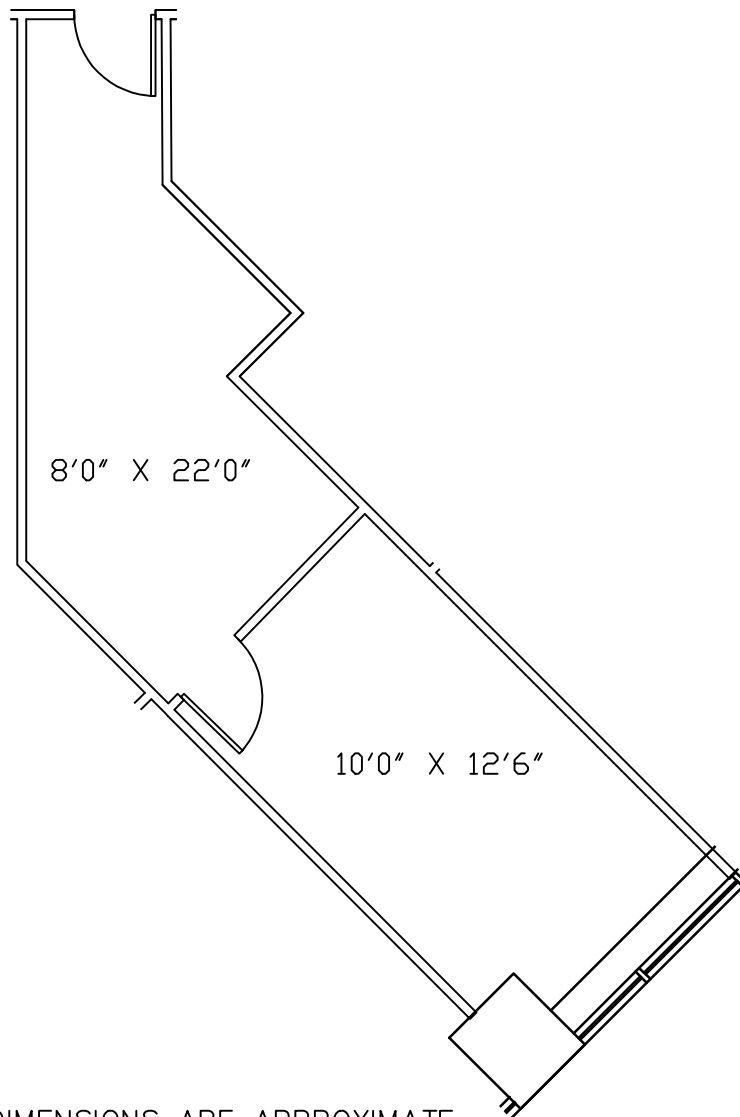

Floor 11  
Suite 1180  
454 RSF

DIMENSIONS ARE APPROXIMATE

For Leasing Inquiries Please Contact

**Andrea Arons Huseman** CCIM  
ahuseman@corp-realty.com  
504.587.1450

365 Canal Street  
New Orleans, LA 70130  
OneCanalPlace.com