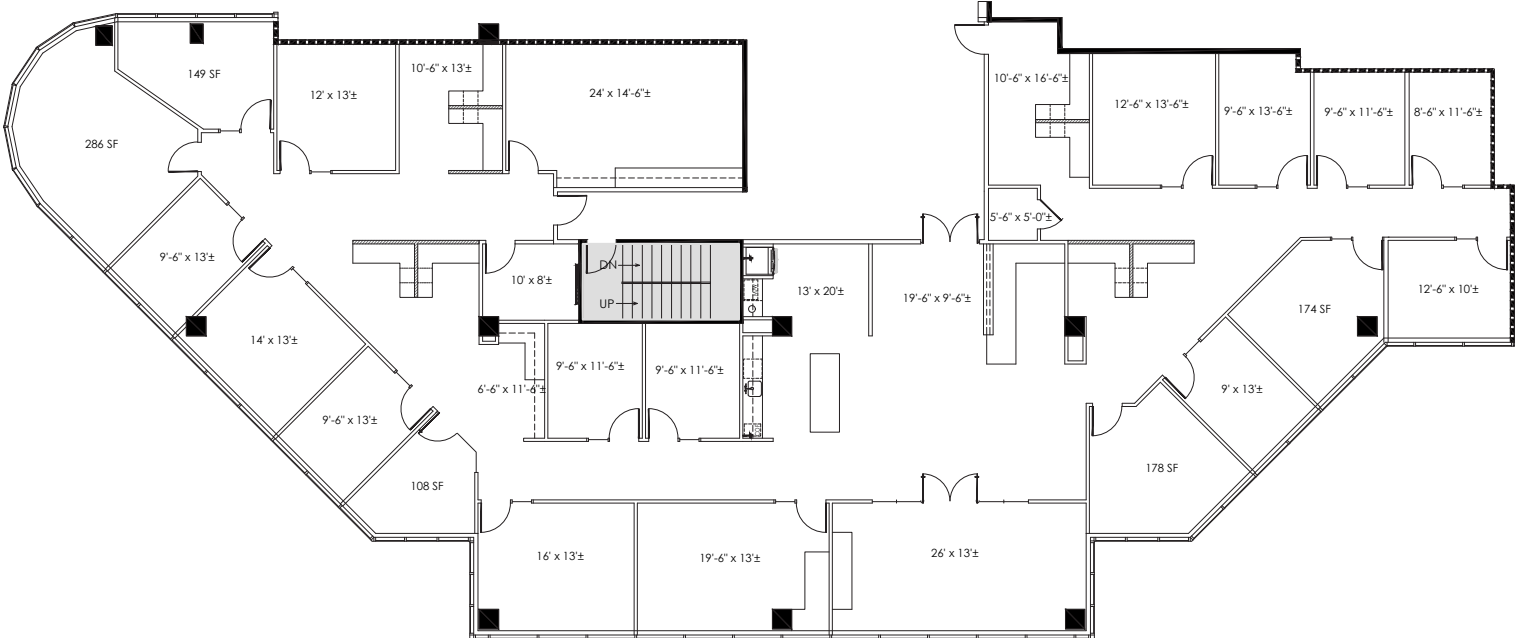

FLOOR PLANS

IBC Plaza
3800 MAPLE

SUITE 400 - 8,133 RSF

KEY PLAN