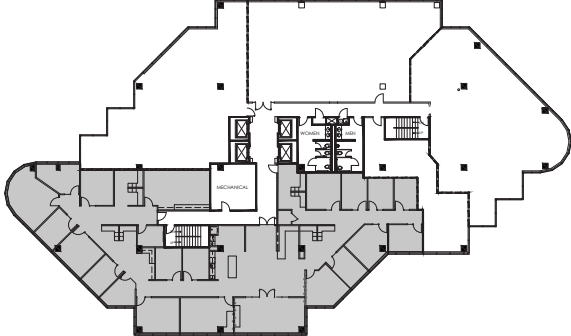

FLOOR PLANS

IBC Plaza
3800 MAPLE

SUITE 400 - 8,133 RSF

KEY PLAN