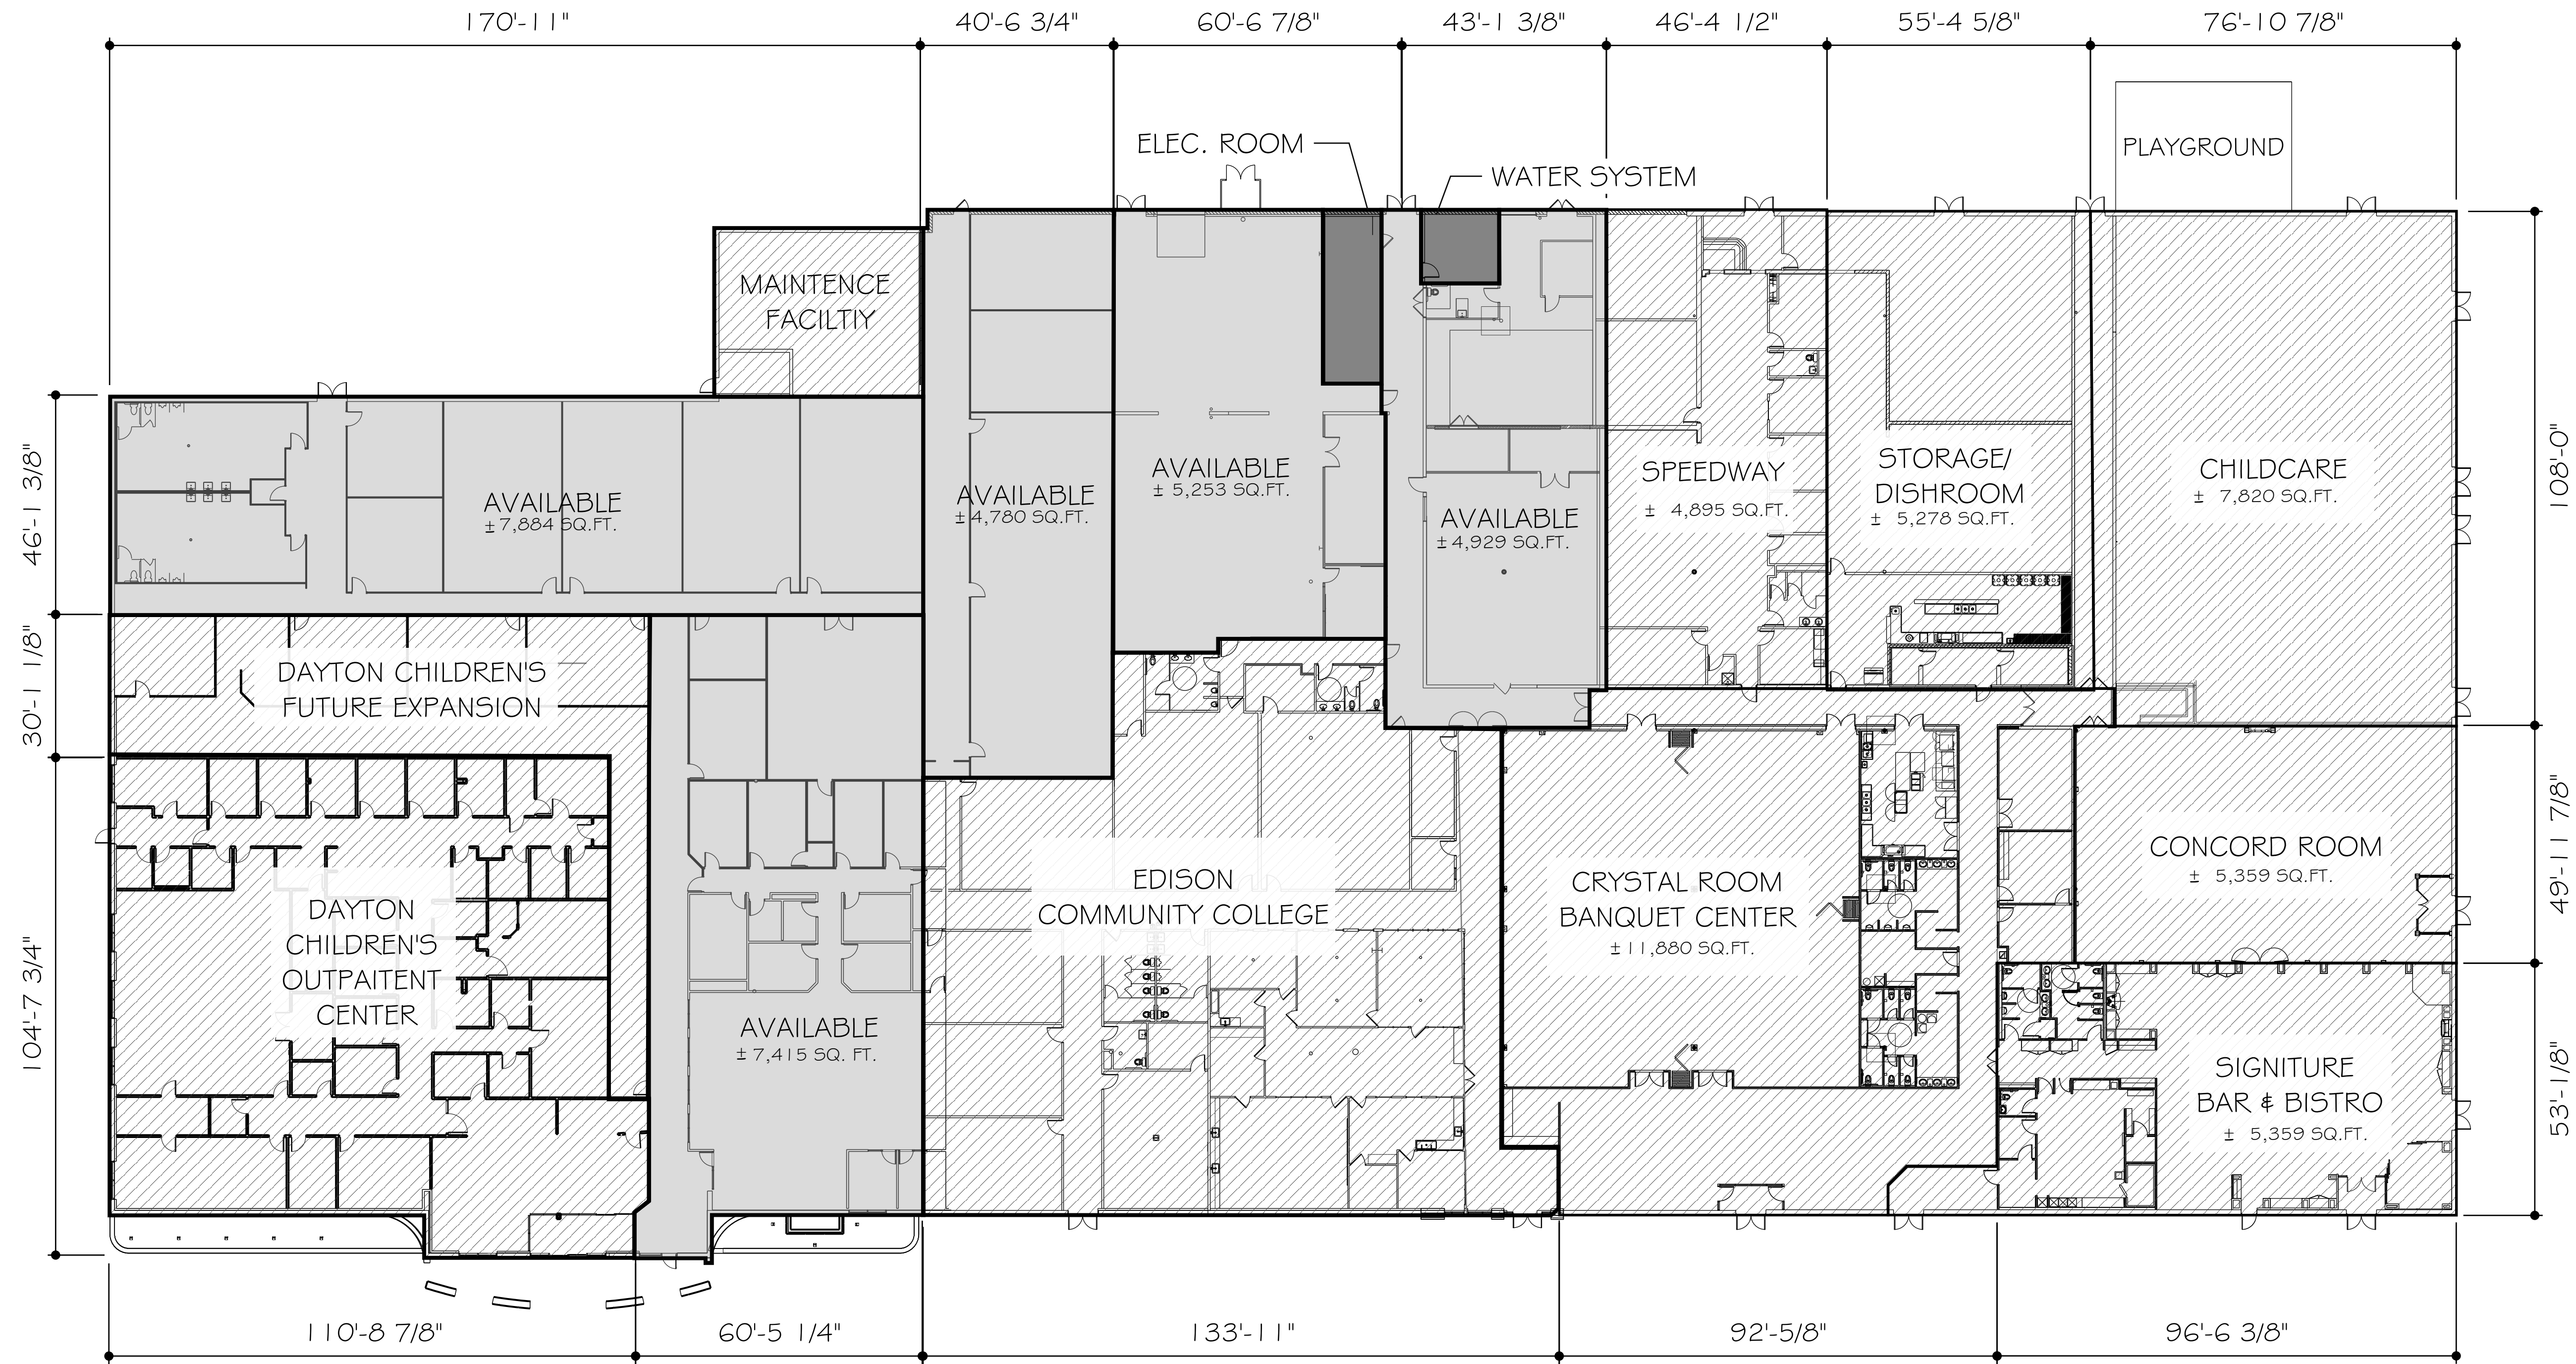

TROY BUSINESS PARK

- = LEASED
- = AVAILABLE
- = MECHANICAL

CONTRACTOR:
Bruns General Contracting
3050 Tipp-Cowlesville Road
Tipp City, OH 45371
937.339.2300
www.brunsgc.com

TROY BUSINESS PARK

845 MARKET ST. :: TROY, OH :: 45373

DRAWN BY:
JSB 11-02-2020
SHEET DESCRIPTION:
TENANT MASTER PLAN

Incubator Office Park Concept