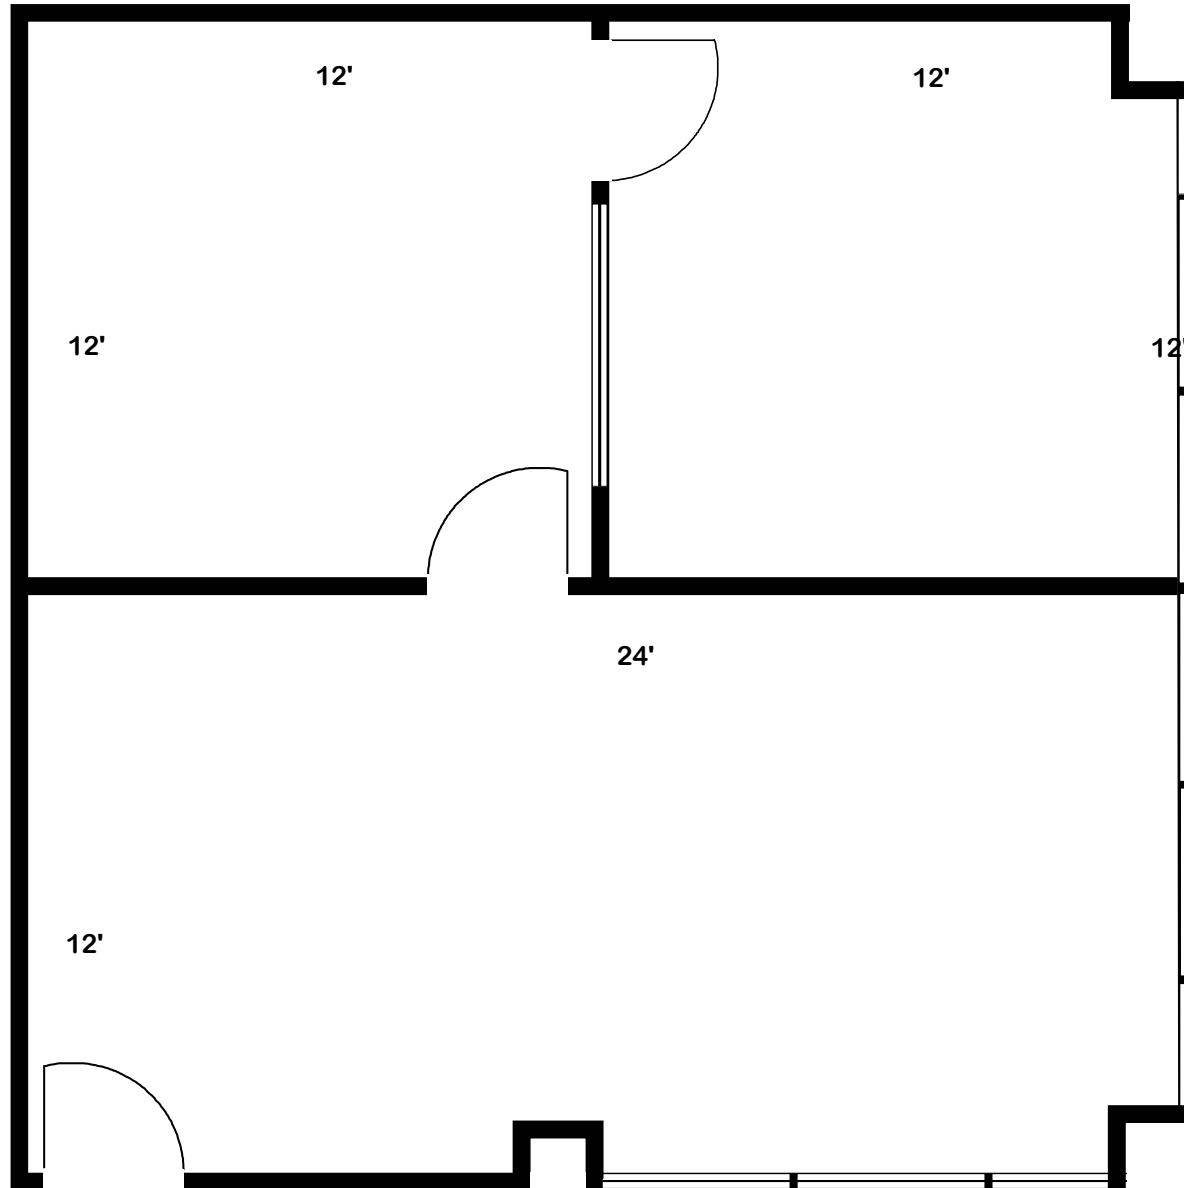

Hammer - Hewson Associates
255 Maple Court, Suite 200
Ventura, California 93003
www.hhaventura.com

Leasing Information:
Randy Wuerth
Bob Ingram
(805) 650-6700

3585 Maple Street, Suite 211 (576 Sq Ft)

Scale: 1" = 4'-0" (Dimensions are approximate)