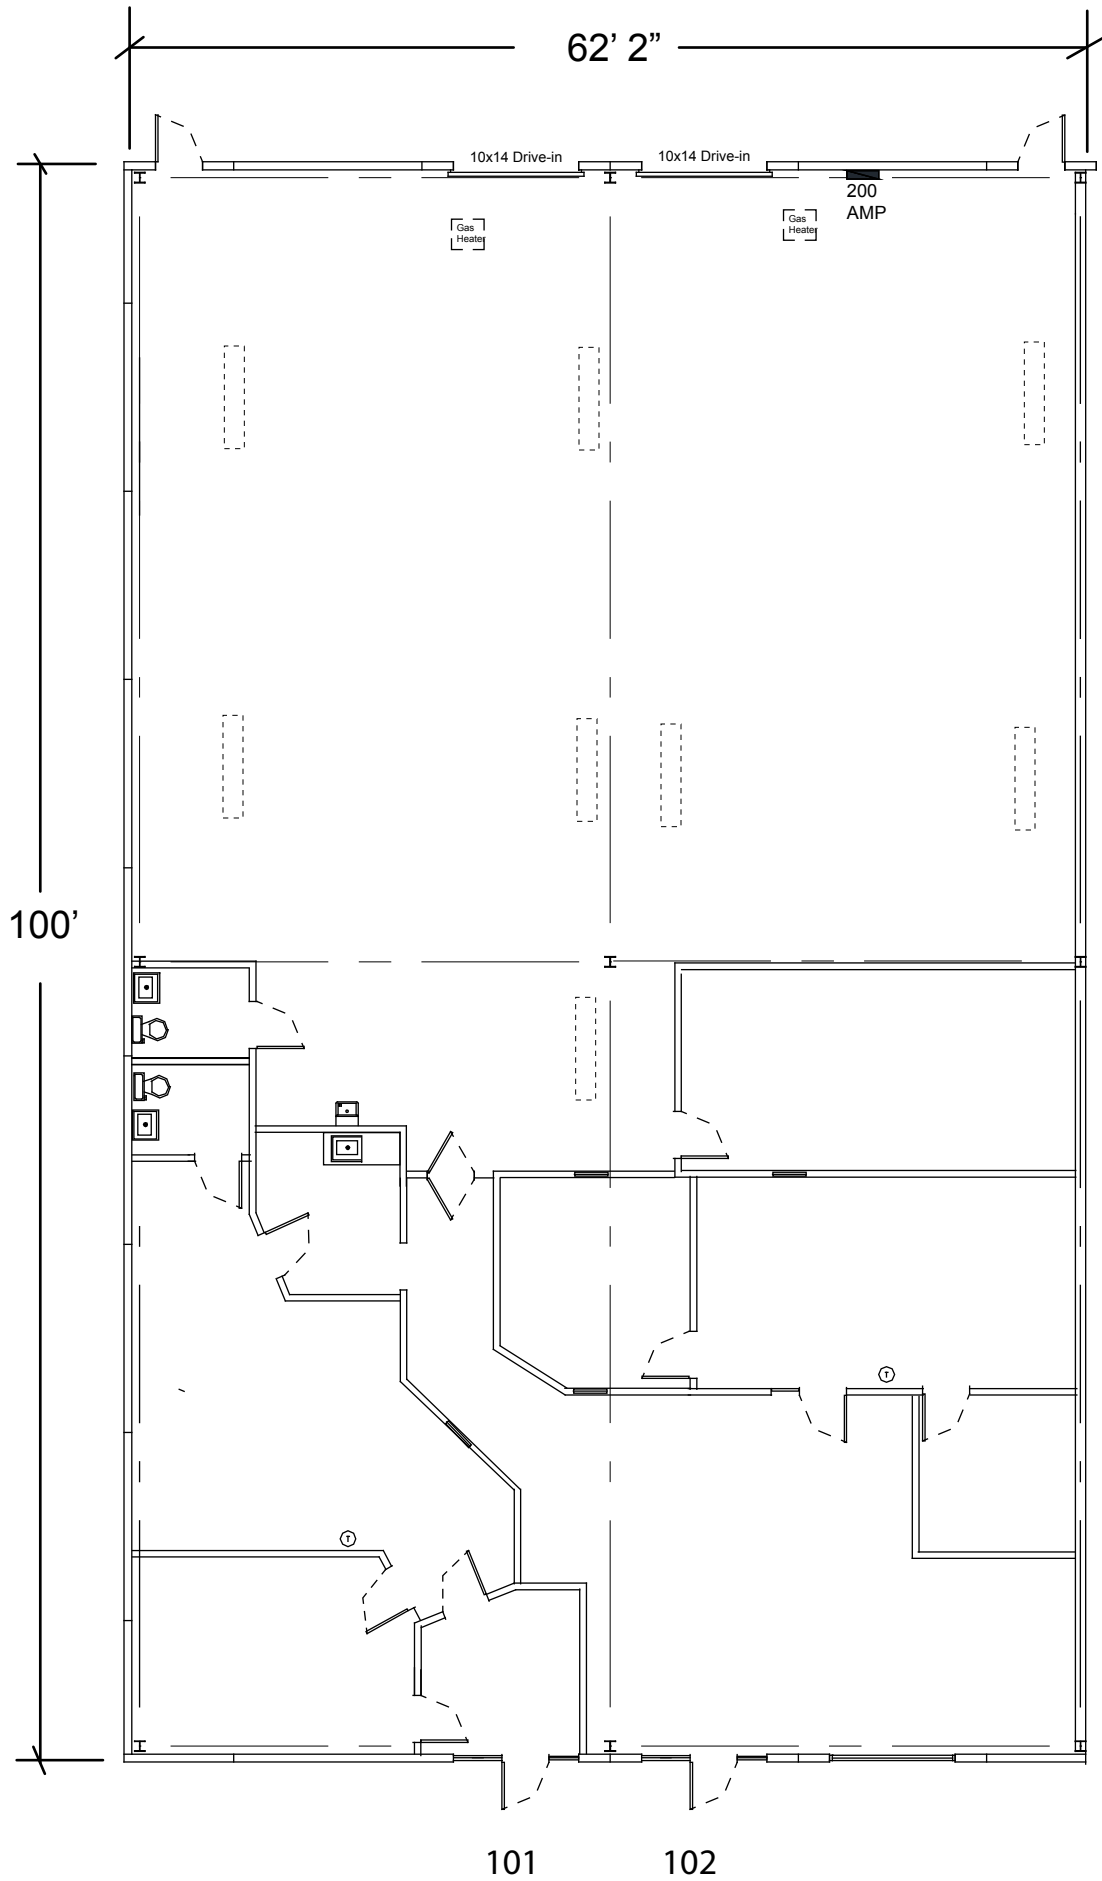

Exhibit F
Floor Plan
Lincoln Park Central - 2201 Brentwood Road
Building 3 - spaces 101-102

* dimensions are approximate

initial