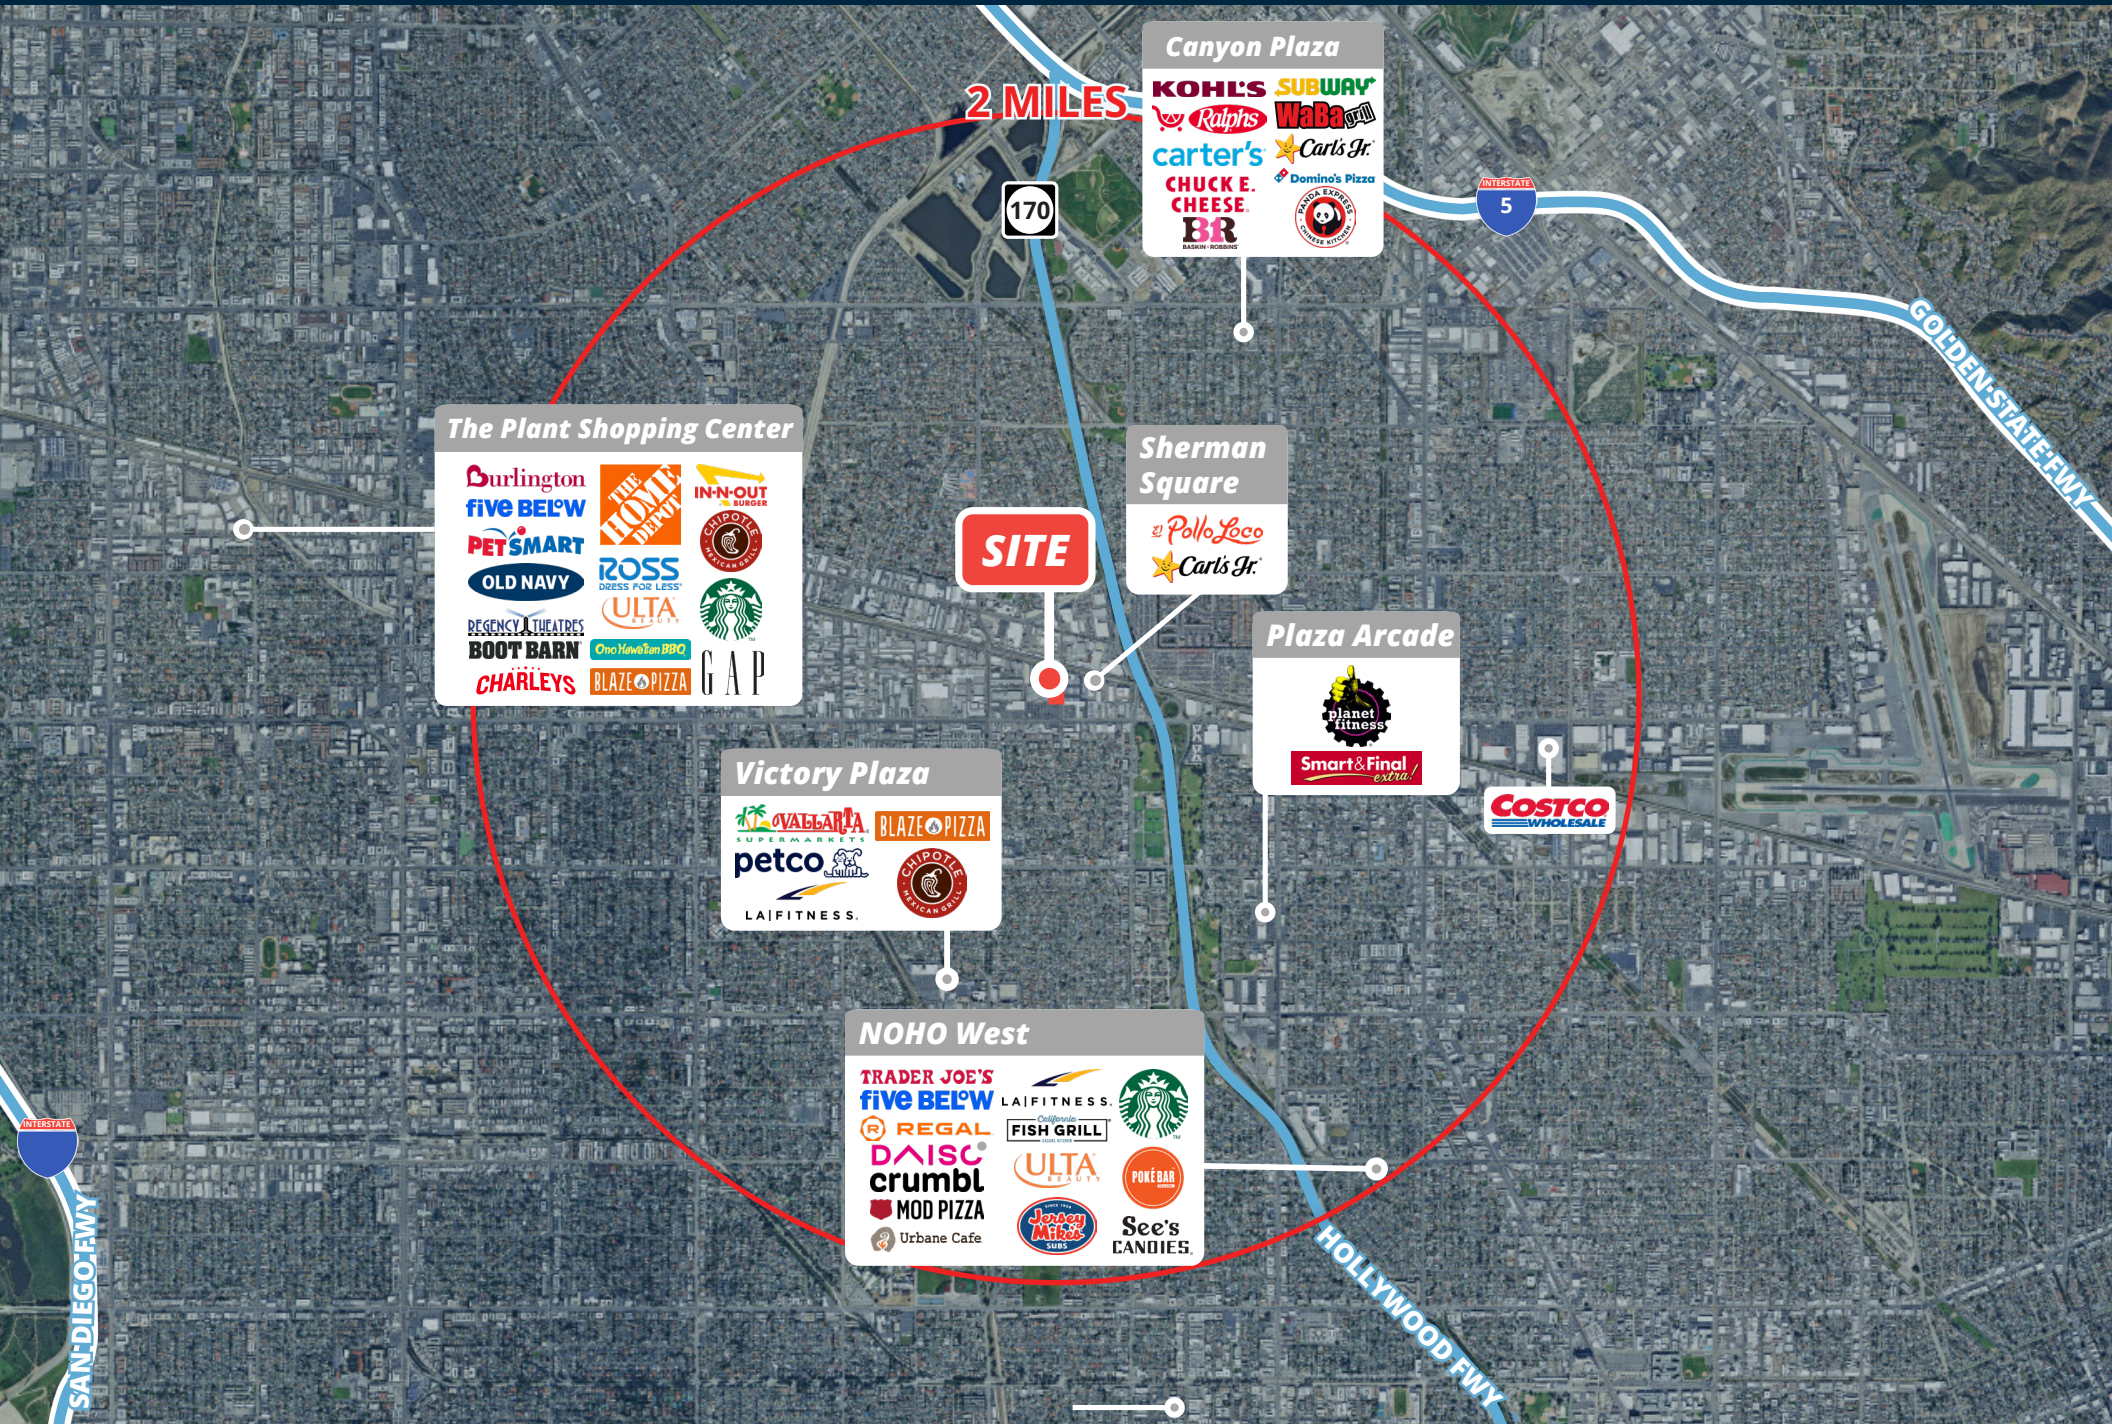

### About the Property

- Grocery-anchored center
- Strong trade area demographics with over 437,000 residents
- Excellent access to Hwy 170 with nearby on/off ramps
- Prominent signage opportunities including pylon/monument signage

# Aerial Overview

12711 Sherman Way | North Hollywood, CA

2 MILES

GOLDEN STATE FWY

**Canyon Plaza**

- KOHL'S
- SUBWAY
- Ralphs
- WaBa
- carter's
- Carl's Jr.
- CHUCK E. CHEESE
- BR
- Domino's Pizza
- Wendy's

**The Plant Shopping Center**

- Burlington
- five BELOW
- PET SMART
- OLD NAVY
- DEGENY & THEATRES
- BOOT BARN
- CHARLEYS
- THE HOME DEPOT
- ROSS DRESS FOR LESS
- ULTA BEAUTY
- Ono Hawaiian BBQ
- BLAZE PIZZA
- IN-N-OUT BURGER
- CHIPOTLE MEXICAN GRILL
- STARBUCKS
- GAP

**SITE**

**Sherman Square**

- Pollo Loco
- Carl's Jr.

**Plaza Arcade**

- planet fitness
- Smart & Final extra!

**COSTCO WHOLESALE**

**Victory Plaza**

- VALLEBARBA SUPERMARKETS
- petco
- LAIFITNESS.
- BLAZE PIZZA
- CHIPOTLE MEXICAN GRILL