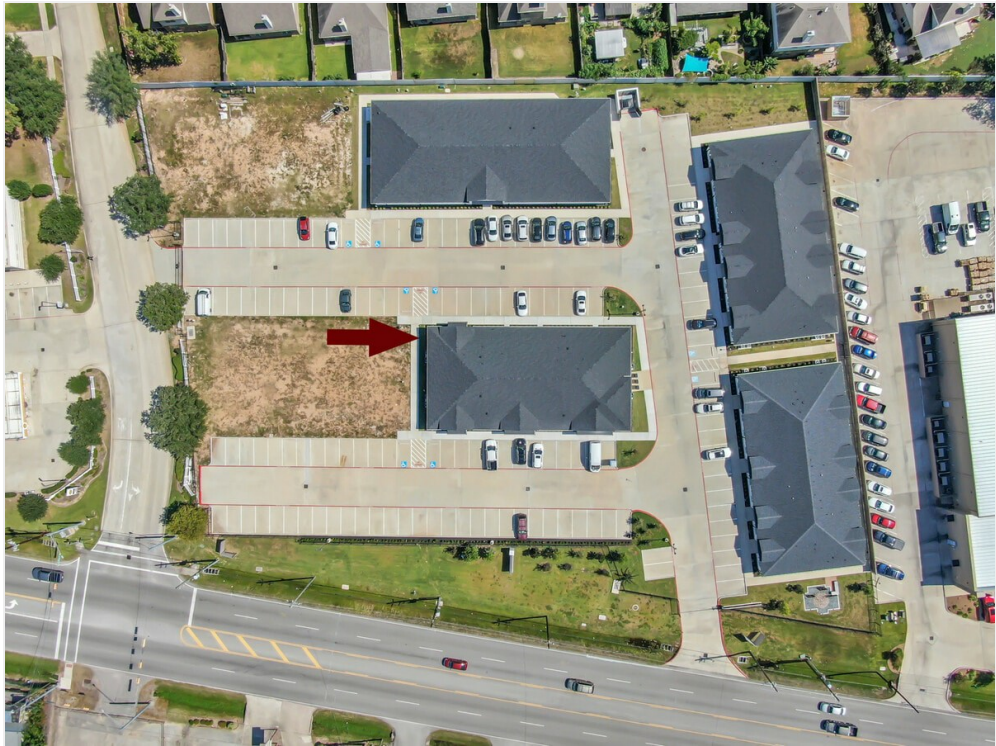

Spring Rose Office Condominiums

18930 Kuykendahl Rd, Spring, TX 77379

Property Photos

NMSS_7028