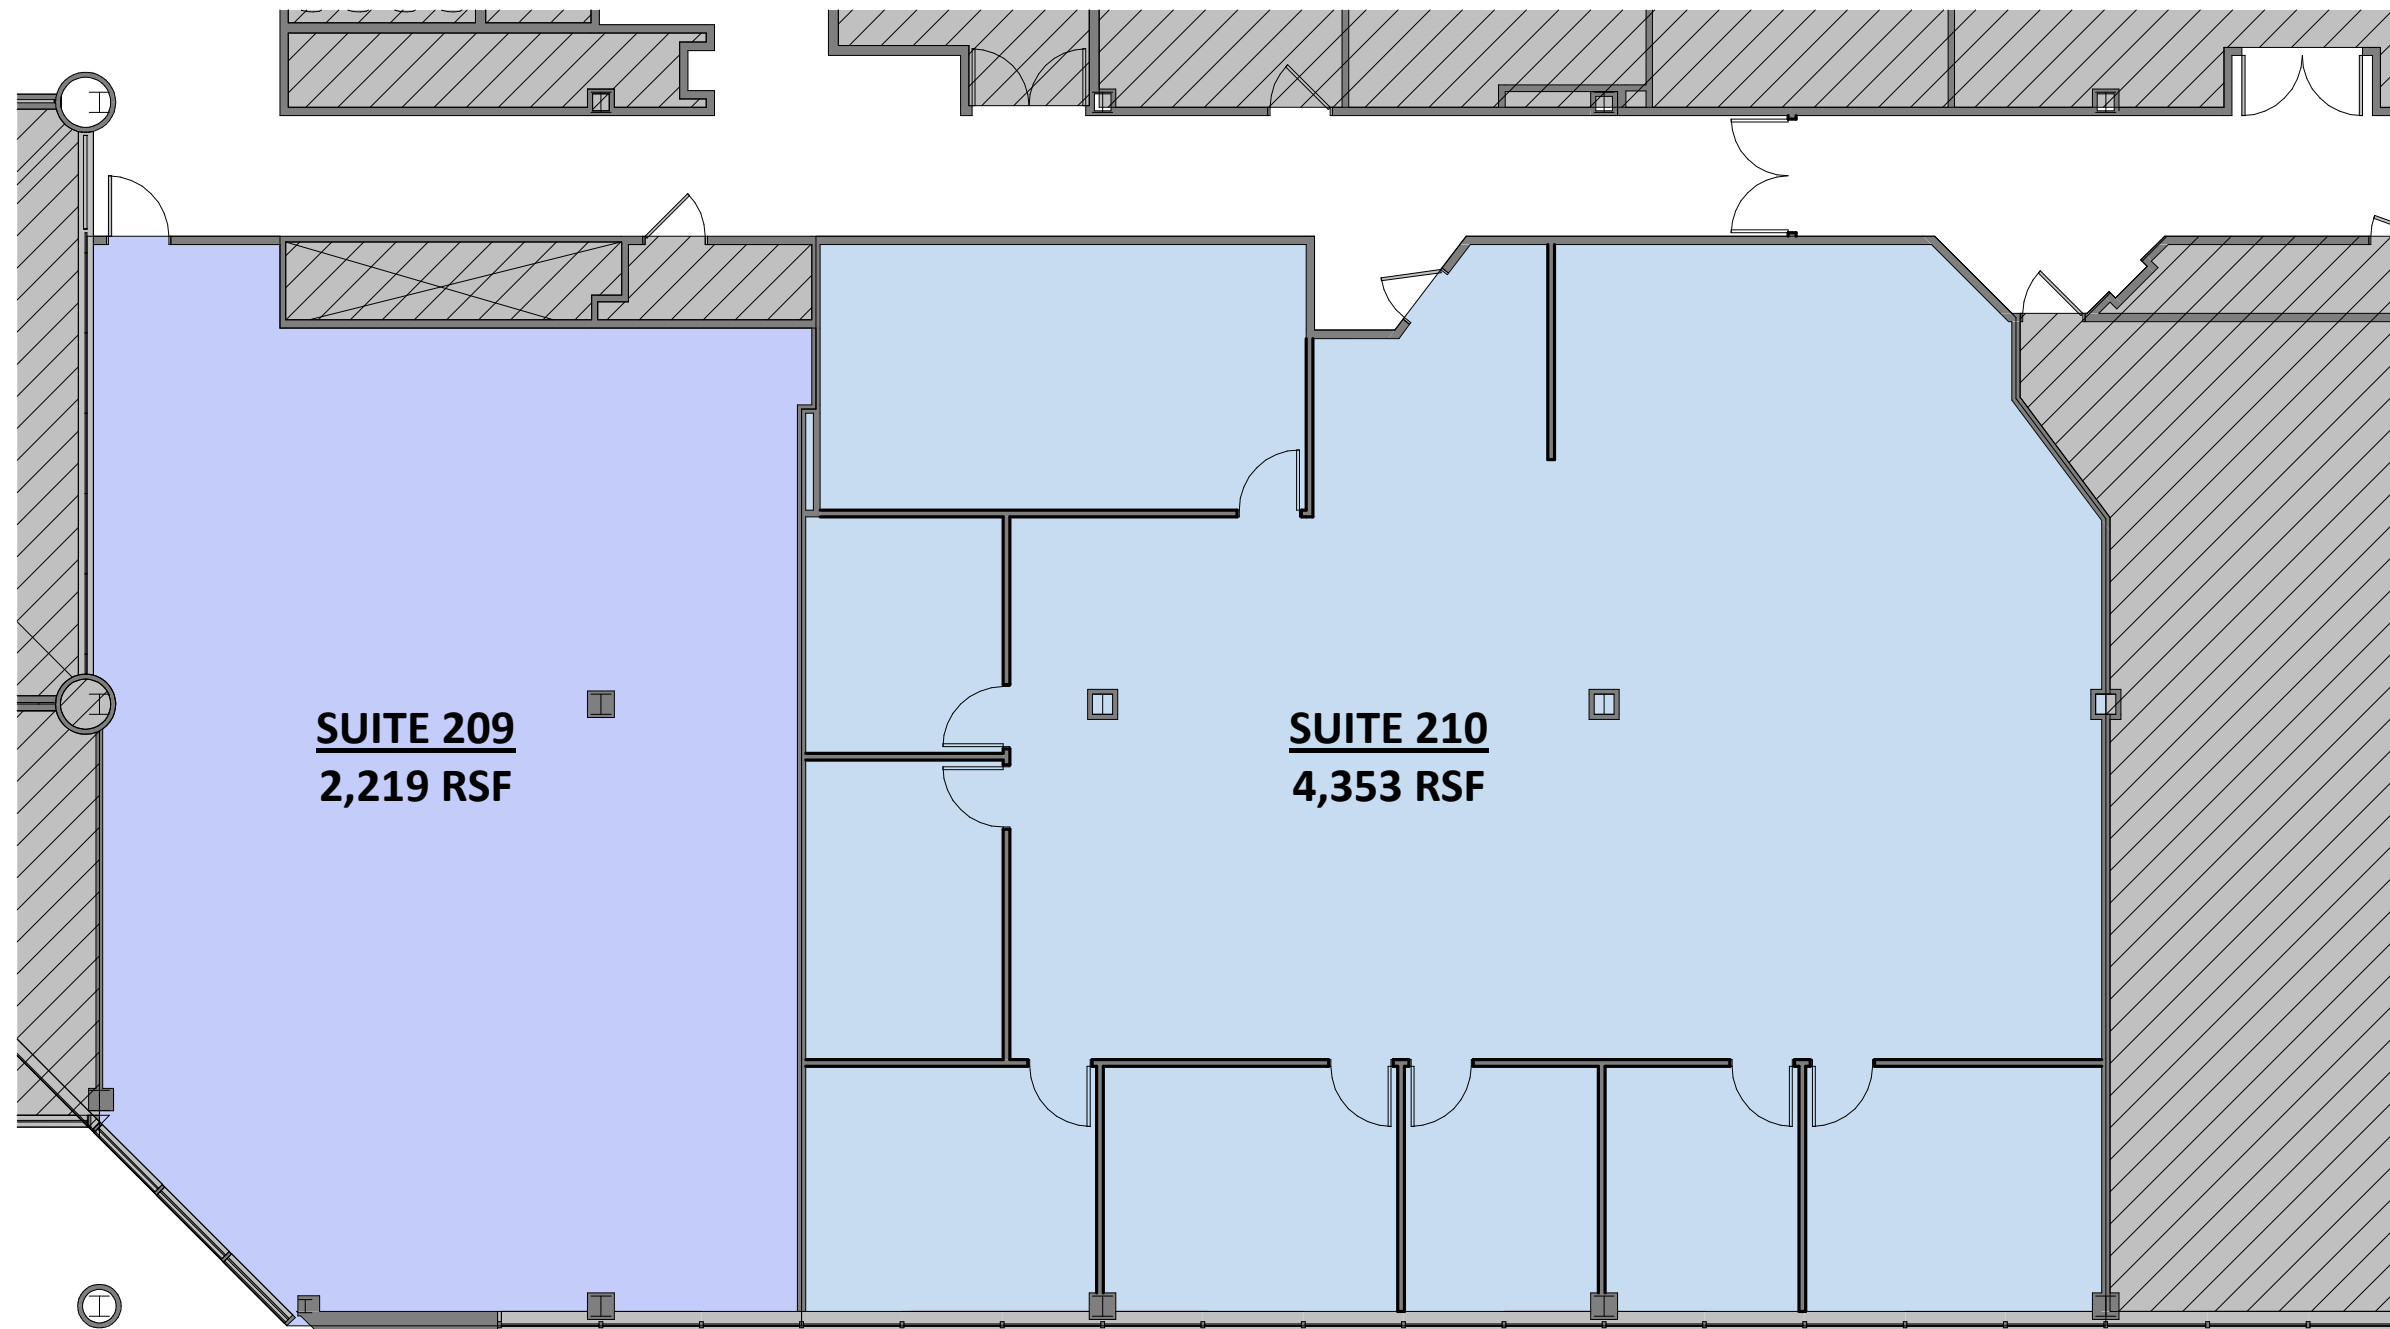

KEY PLAN

**SUITE 209**  
2,219 RSF

**SUITE 210**  
4,353 RSF

02/12/2026