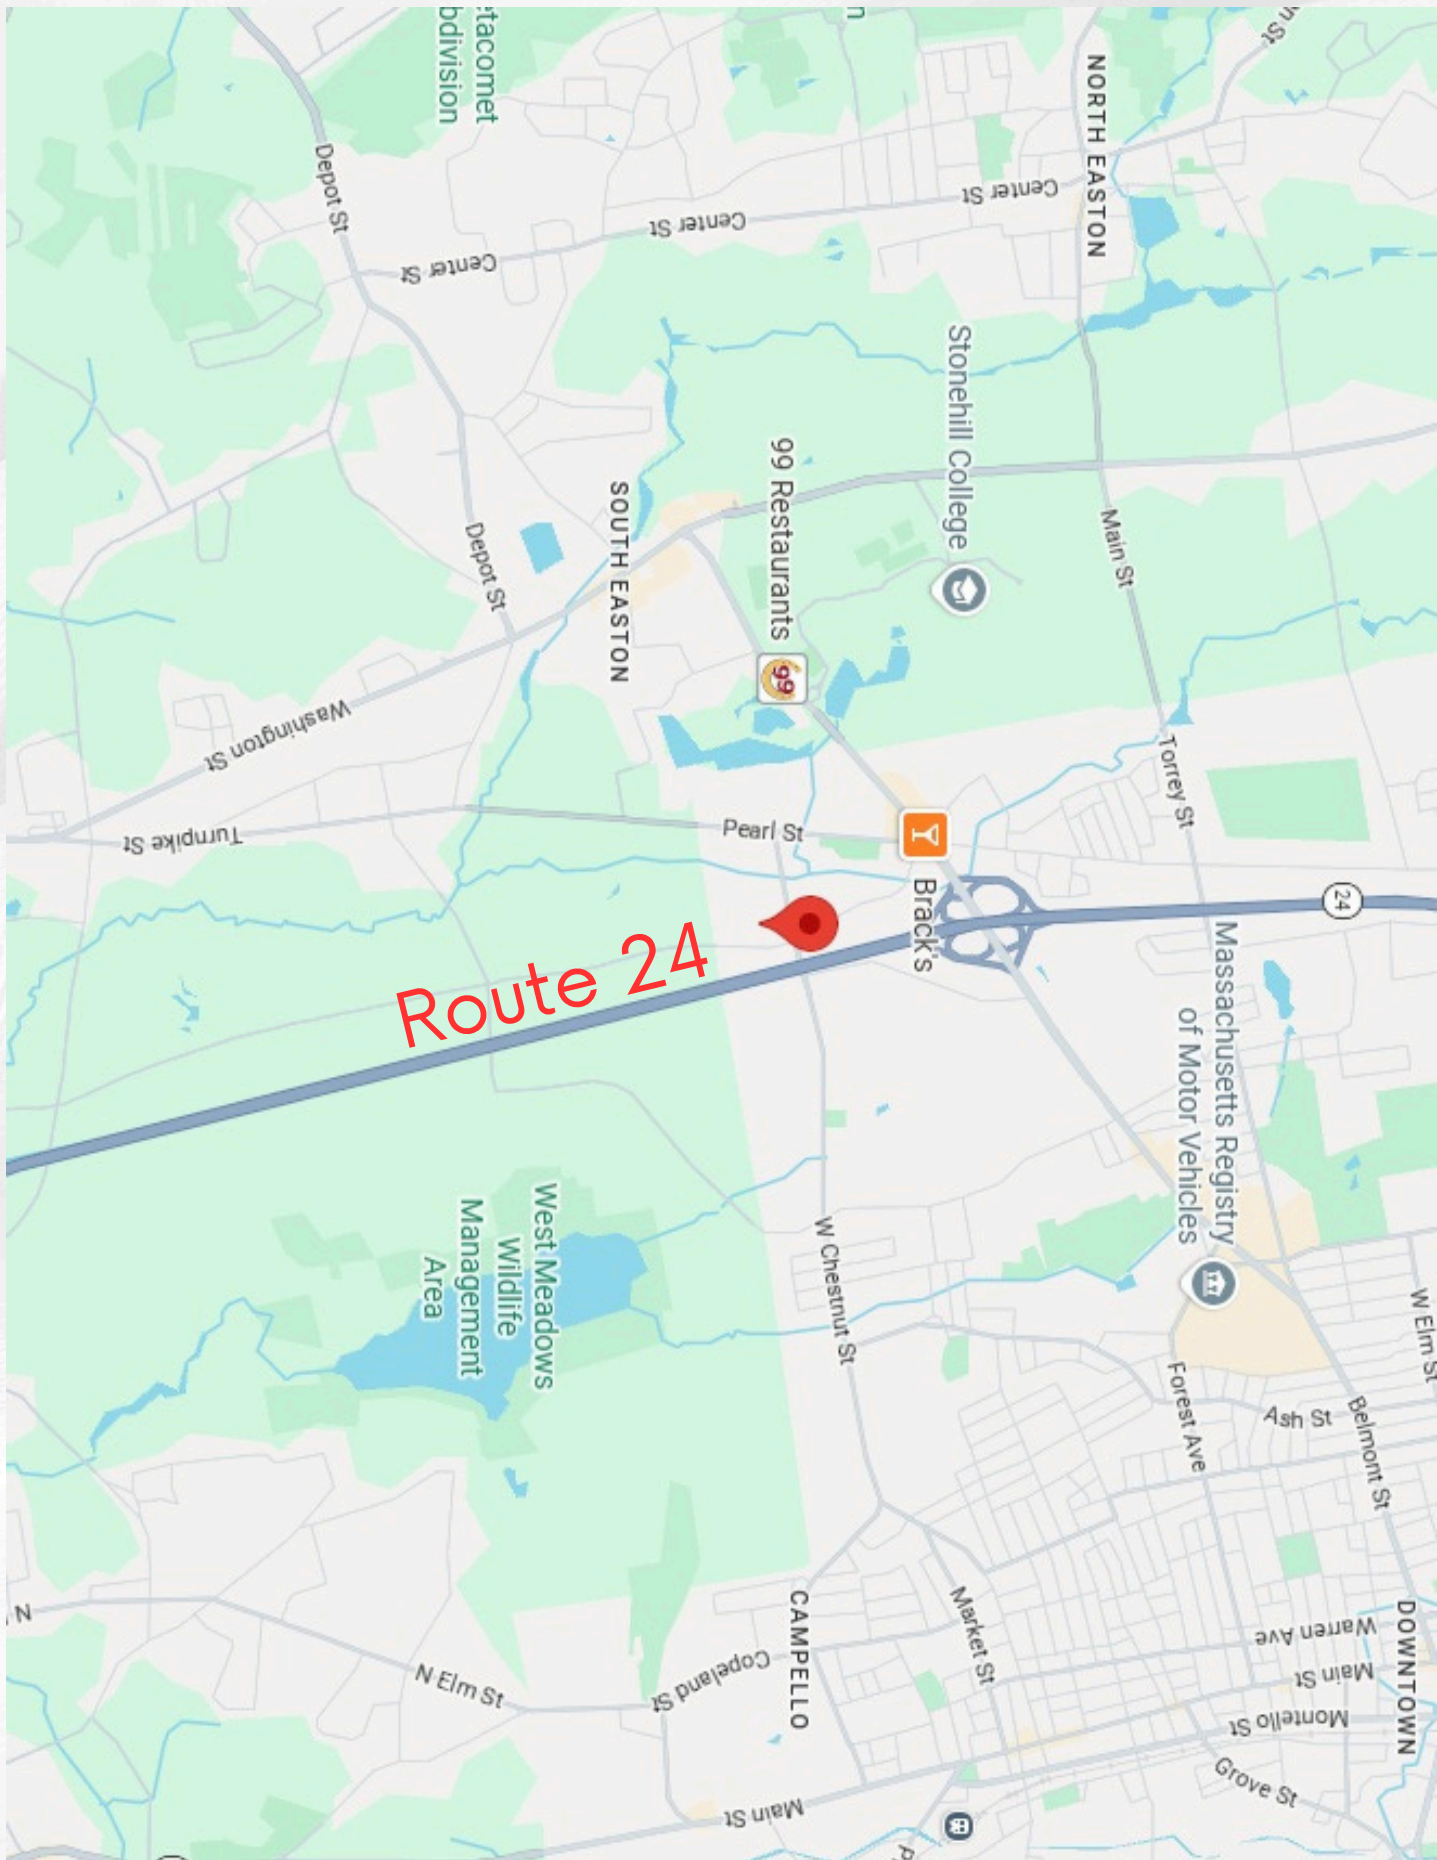

For Lease
282 Washington Street
North Easton, MA

2,400 SF +/- Total

Retail / Office

Open Floor Plan

High Visibility Location

Donahueassociates.com

Route 24

99 Restaurants

Depot St

Center St

Center St

Center St

Depot St

Washington St

Turnpike St

Pearl St

Main St

Torrey St

24

W Chestnut St

Forest Ave

Ash St

Belmont St

W Elm St

N Elm St

Copeland St

Market St

Warren Ave

Main St

Montello St

Grove St

Main St