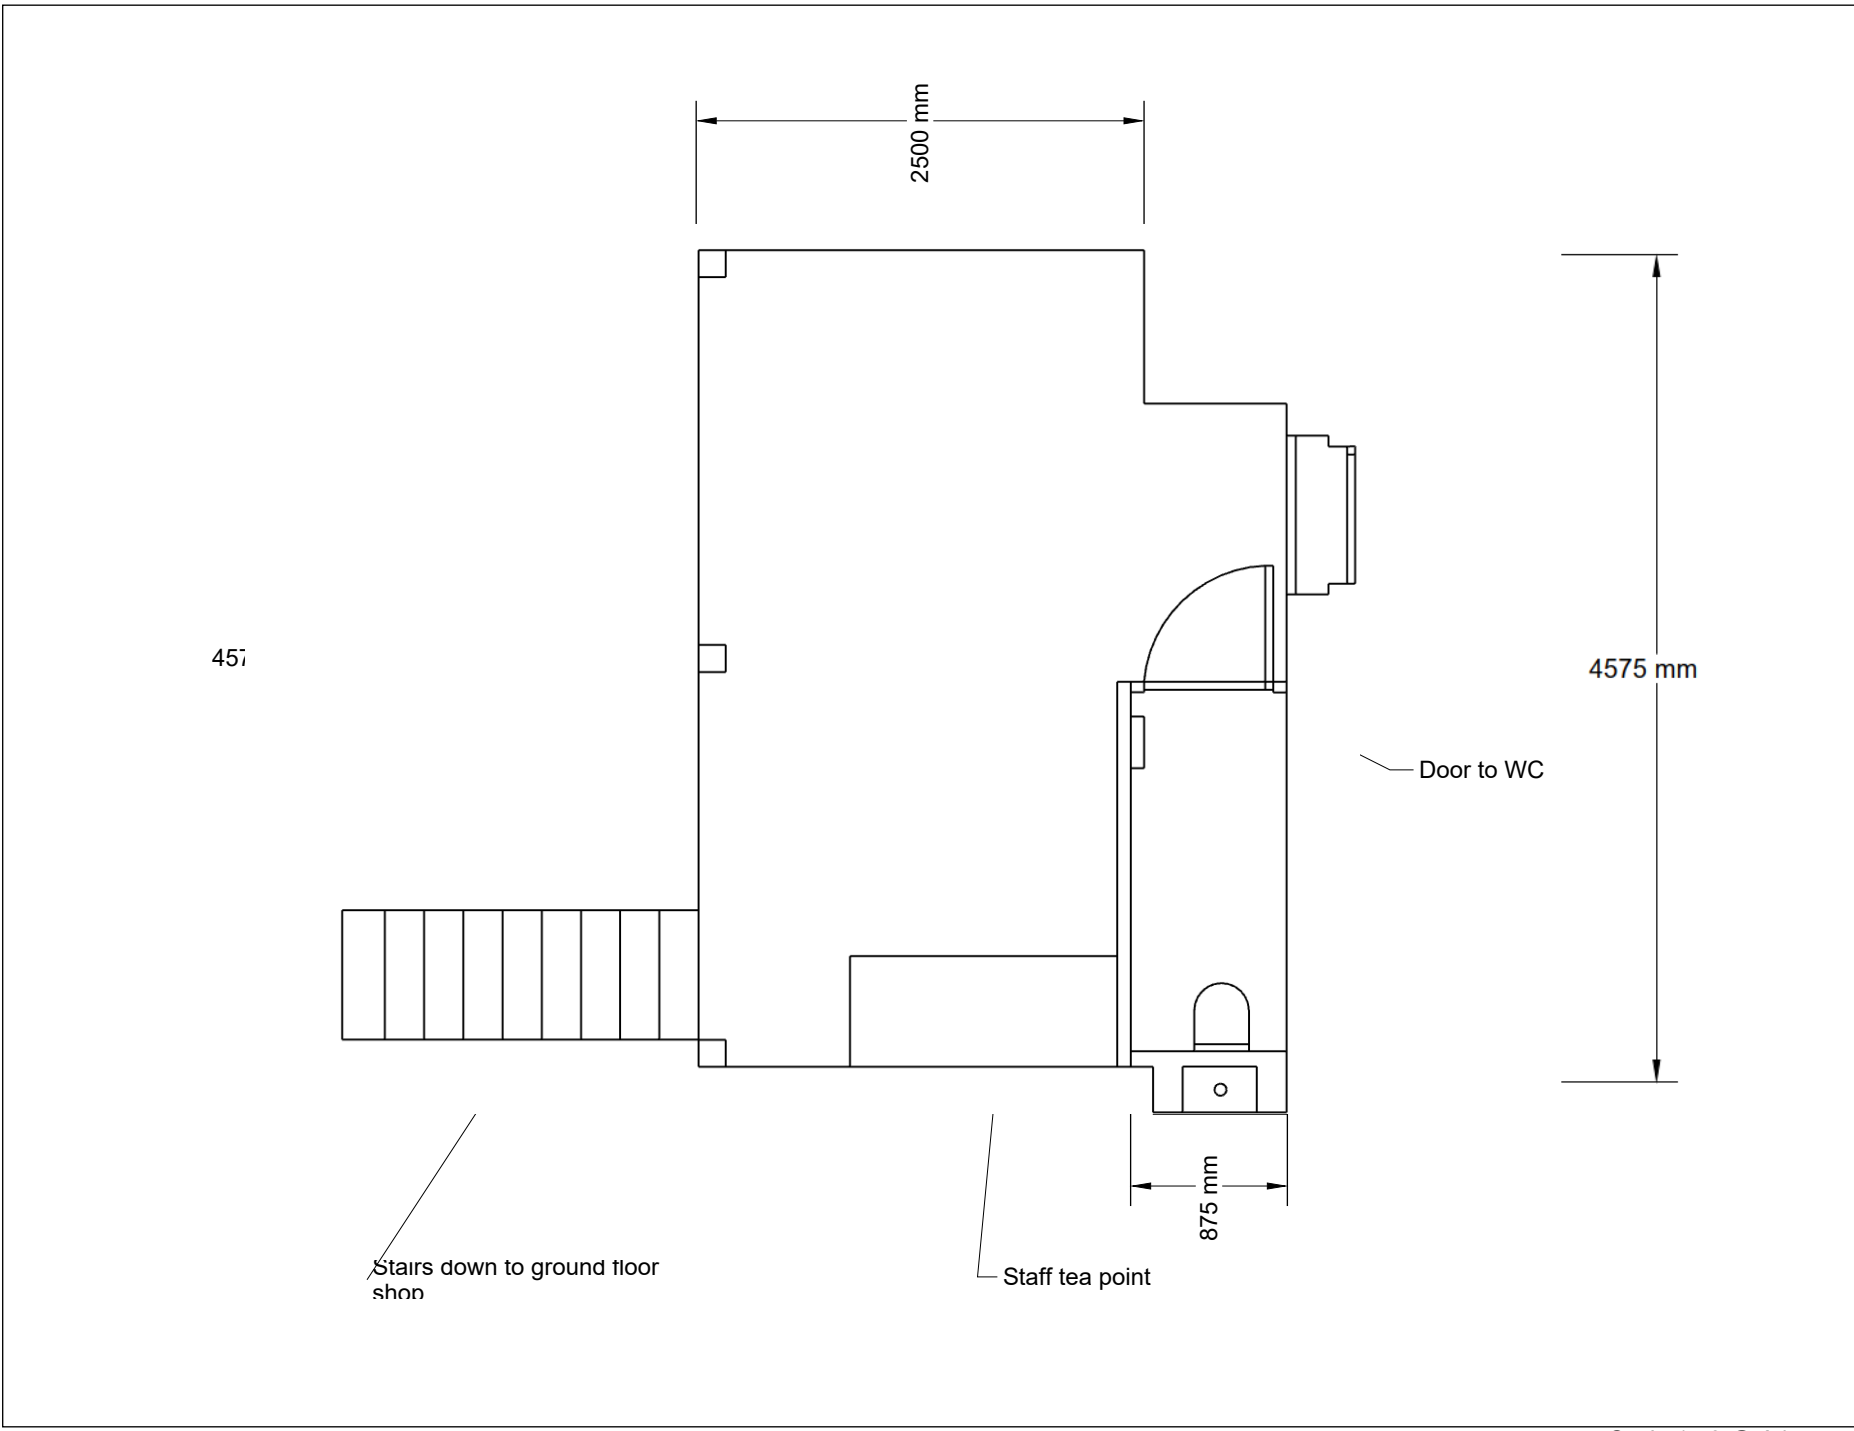

# Ground floor shop layout

## A.3

**Project Address**  
59 Newport Road  
Cwmcaru  
Newport NP11 7ND

**Drawn By**  
Robert Kimber  
59 Newport Road  
Cwmcaru  
Newport NP11 7ND

**PROJECT**  
59 Newport Road

**PROJECT NO.**  
02

**ISSUE**  
25/06/2021

# Upper ground floor shop layout

## A.4

Scale 1:50 @ A4