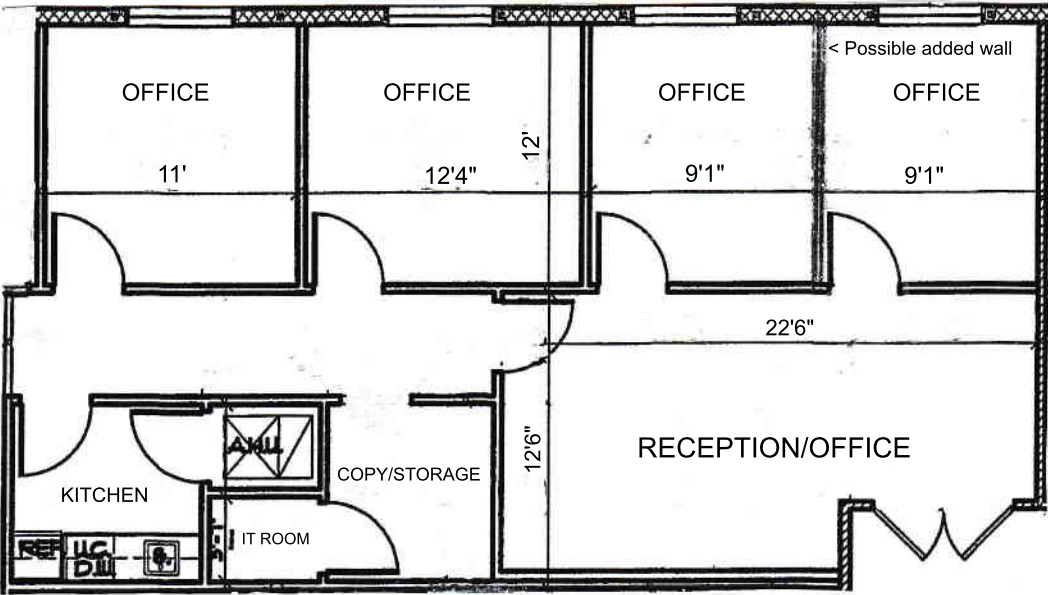

2461 West SR 426, Suite 1021, Oviedo, FL 32765

POSSIBLE FLOOR PLAN WITH ADDED WALL (1,207 RSF)

LOBBY