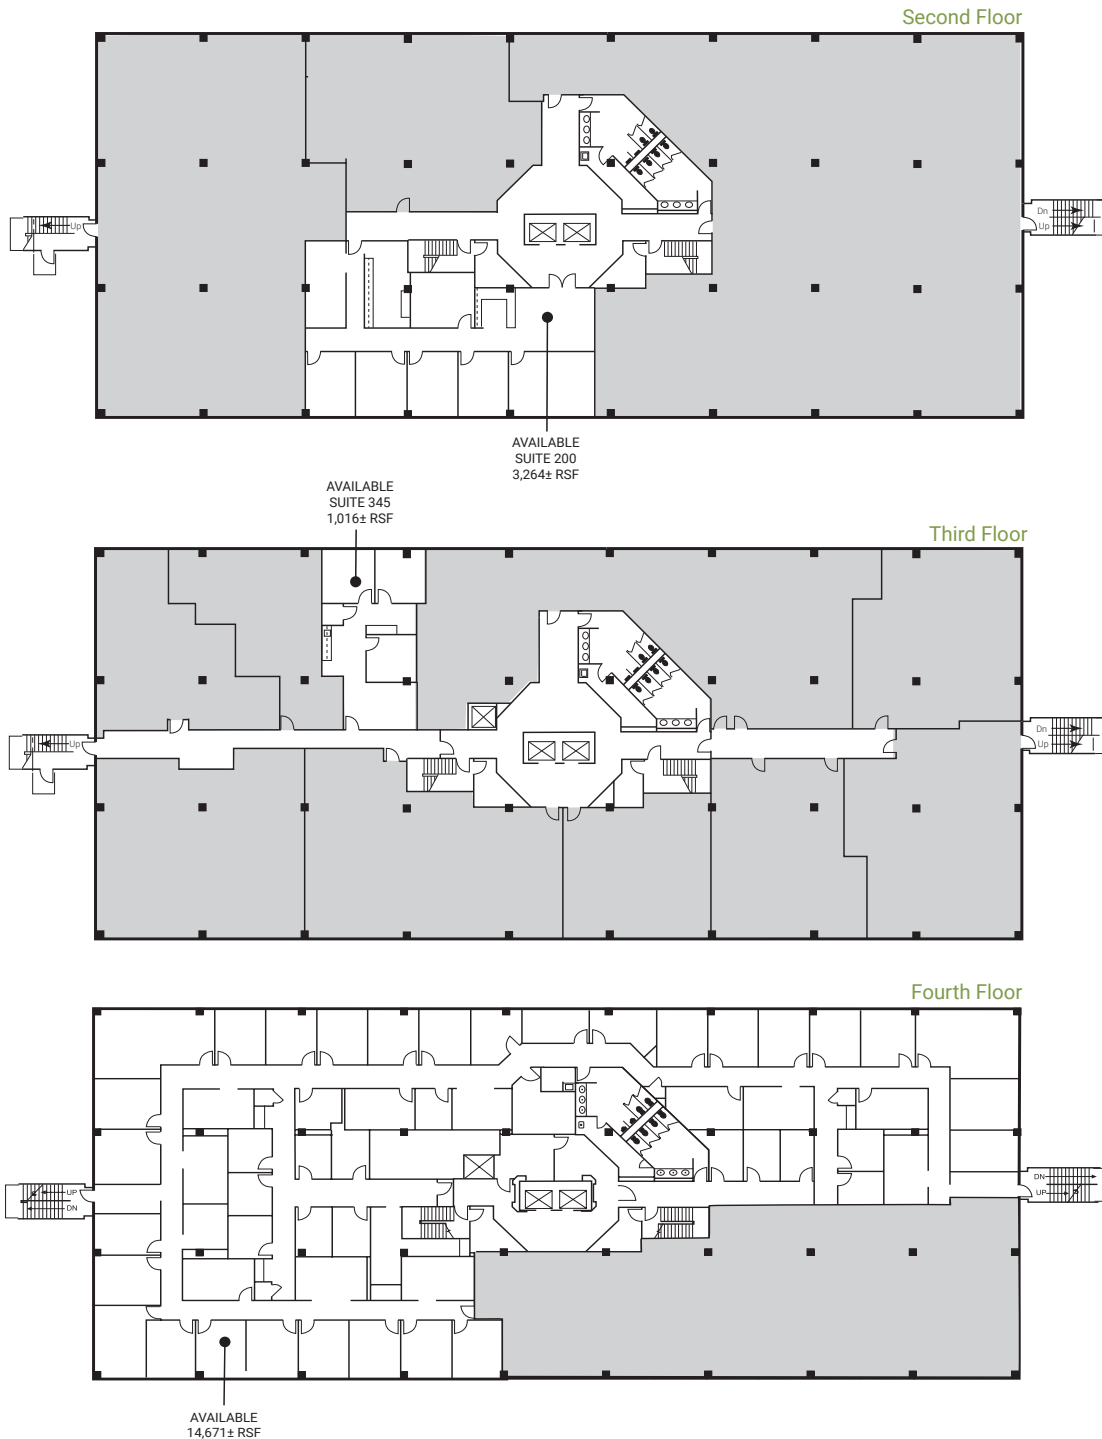

Office Space For Lease

Powers Ferry Landing West

6400 Powers Ferry Road, Atlanta, GA 30339

Justin Carswell
678.385.2715
jlc@mcwrealty.com

No warranty or representation, express or implied, is made as to the accuracy of the information contained herein, and same is subject to errors, omissions, change of price, rental or other conditions, withdrawal without notice, and to any special listing conditions, imposed by our principals.

McWhirter Realty Partners, LLC
294 Interstate North Circle, SE
Building 2, Suite 150
Atlanta, GA 30339
770.955.2000
www.mcwrealty.com

McWhirter
Commercial Real Estate Since 1981