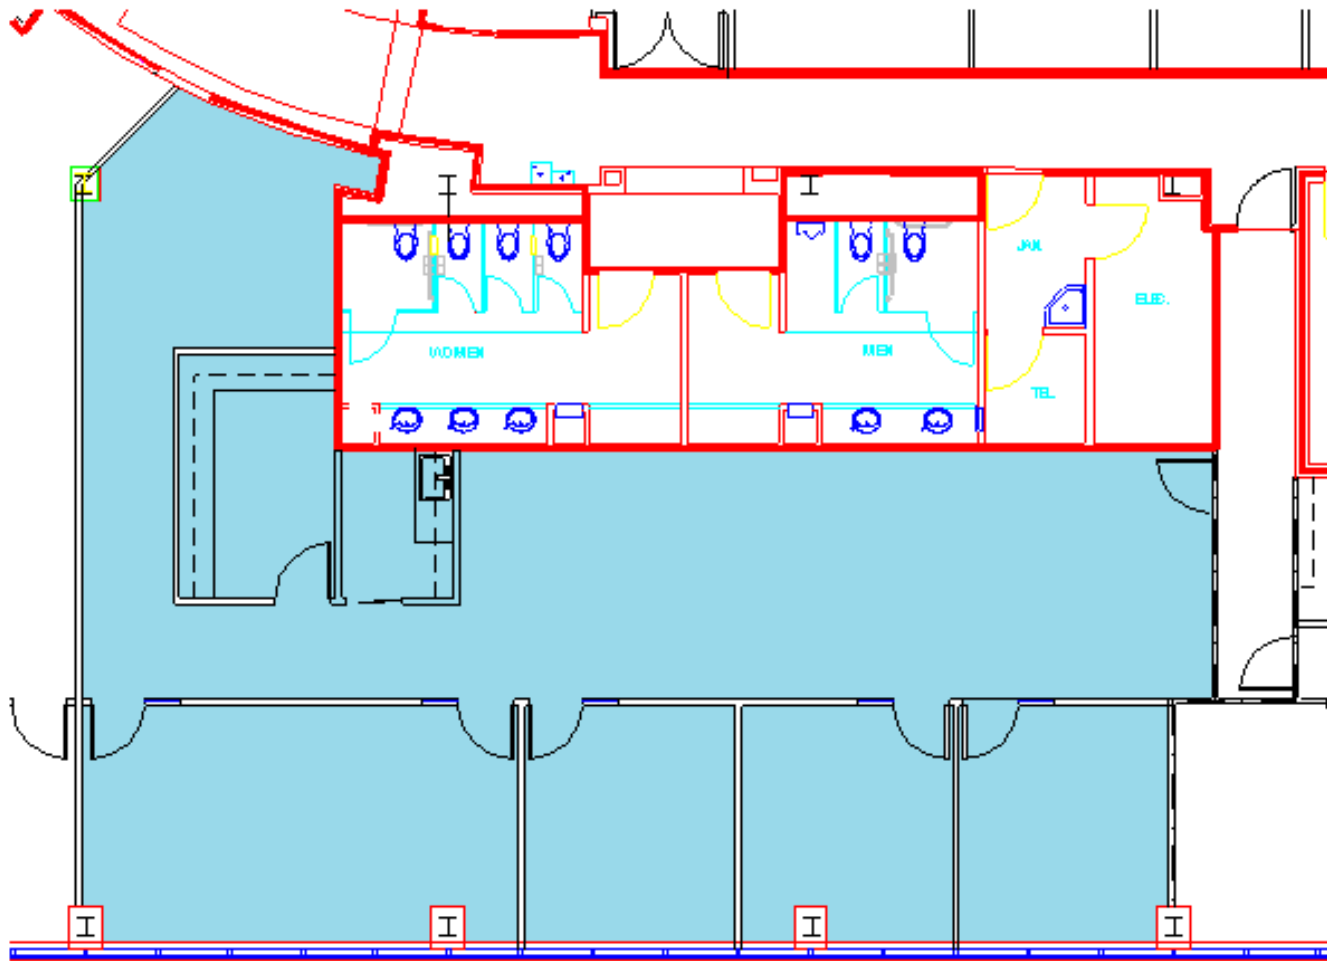

BLUE RIDGE REALTY, INC.

Experience, Excellence and Service since 1964

THE ATRIUM AT BLUE RIDGE

2501 Blue Ridge Road - Raleigh, NC

Suite 330 Area

+/- 2,450 RSF

DISCLAIMER: The information herein is deemed reliable but not guaranteed. Blue Ridge Realty, Inc. does not independently verify nor warrant the accuracy of the information.