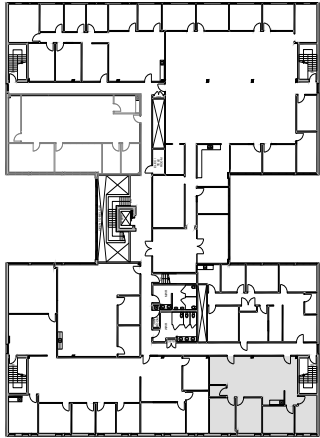

AustinOaks

Meredith, Suite 264
Second Floor
1,638 SF*
Traditional Finish

*Available 1.1.26

Building

11

Matt Frizzell

E matt.frizzell@cushwake.com

T +1 512 814 3404