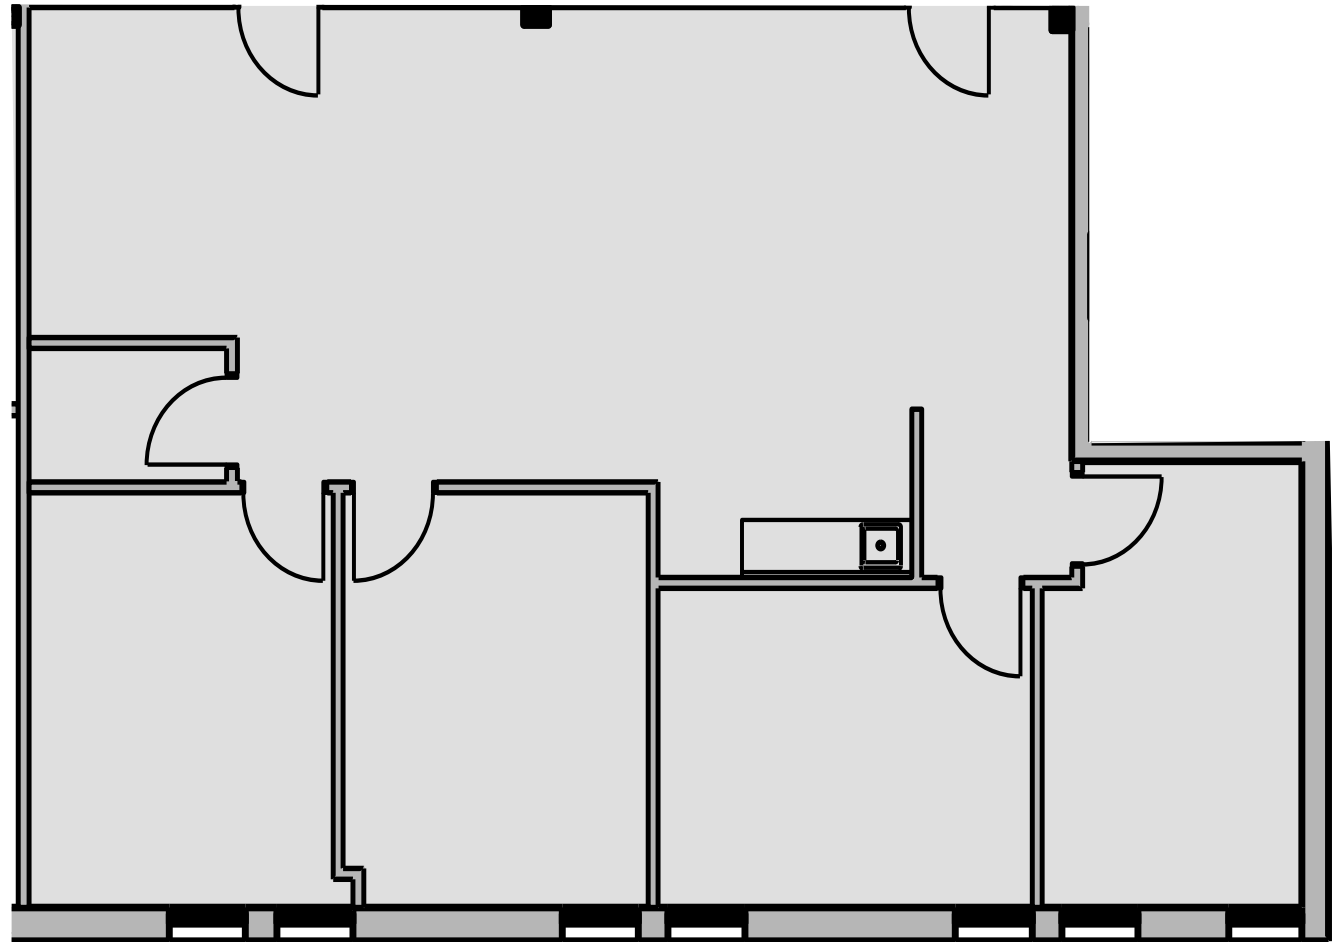

AustinOaks

Meredith, Suite 264
Second Floor
1,638 SF*
Traditional Finish

*Available 1.1.26

Building

11

Matt Frizzell

E matt.frizzell@cushwake.com

T +1 512 814 3404