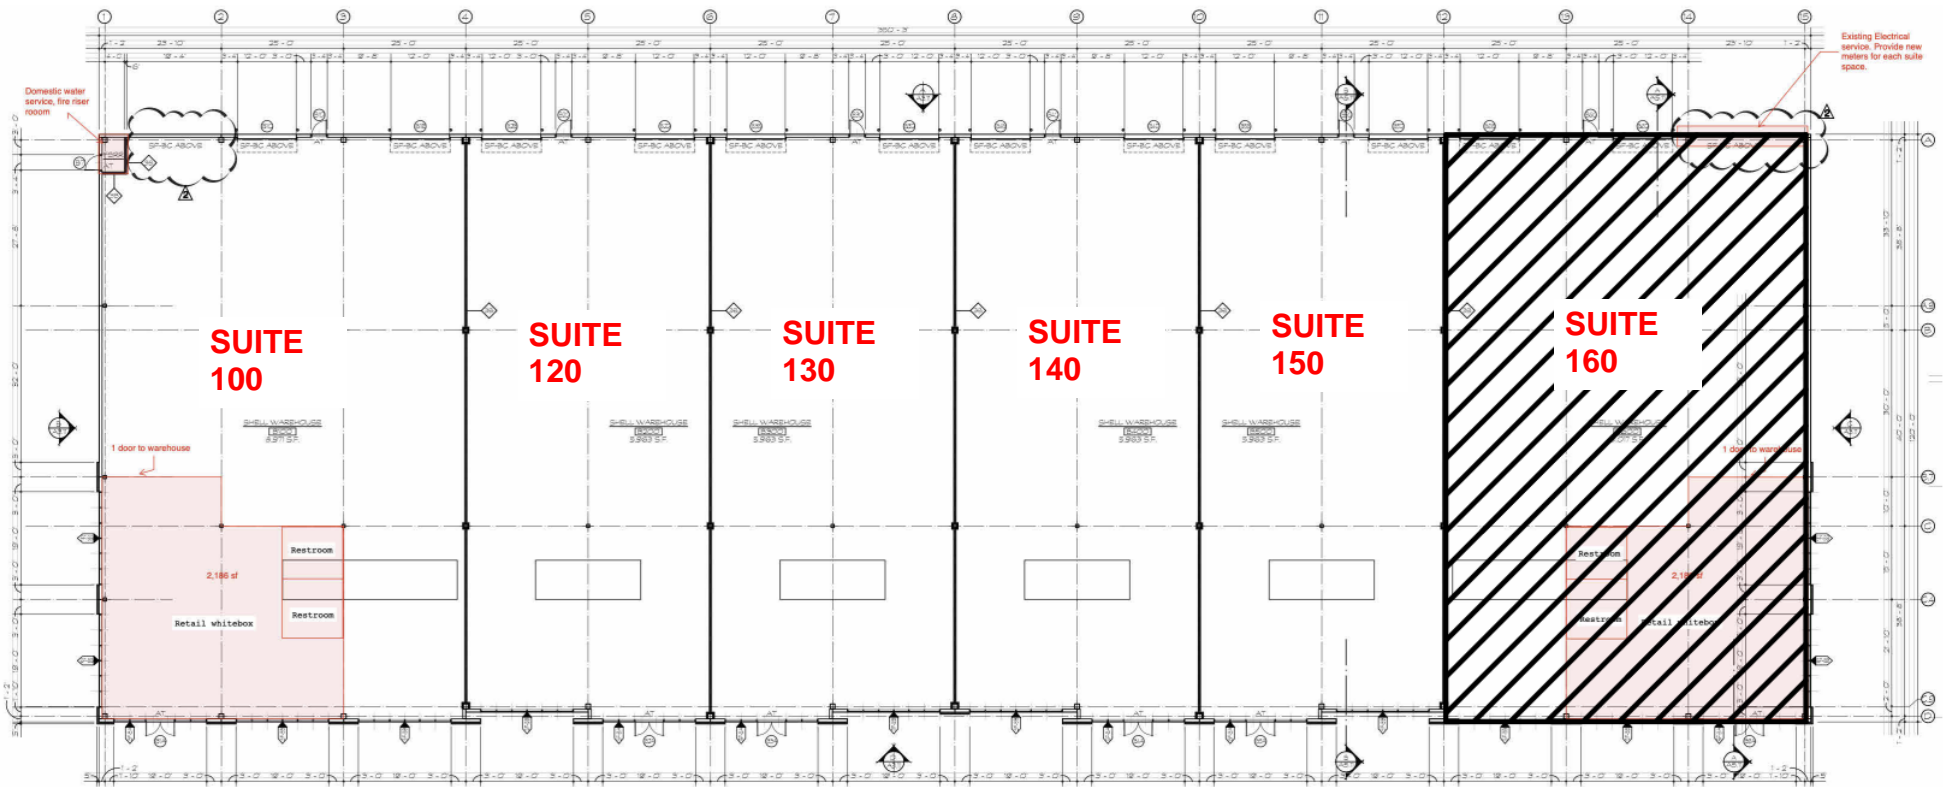

520 S GREAT SOUTHWEST PKWY

Grand Prairie
TEXAS

Official Address
Assignment

01/28/2025 10:33:13 AM