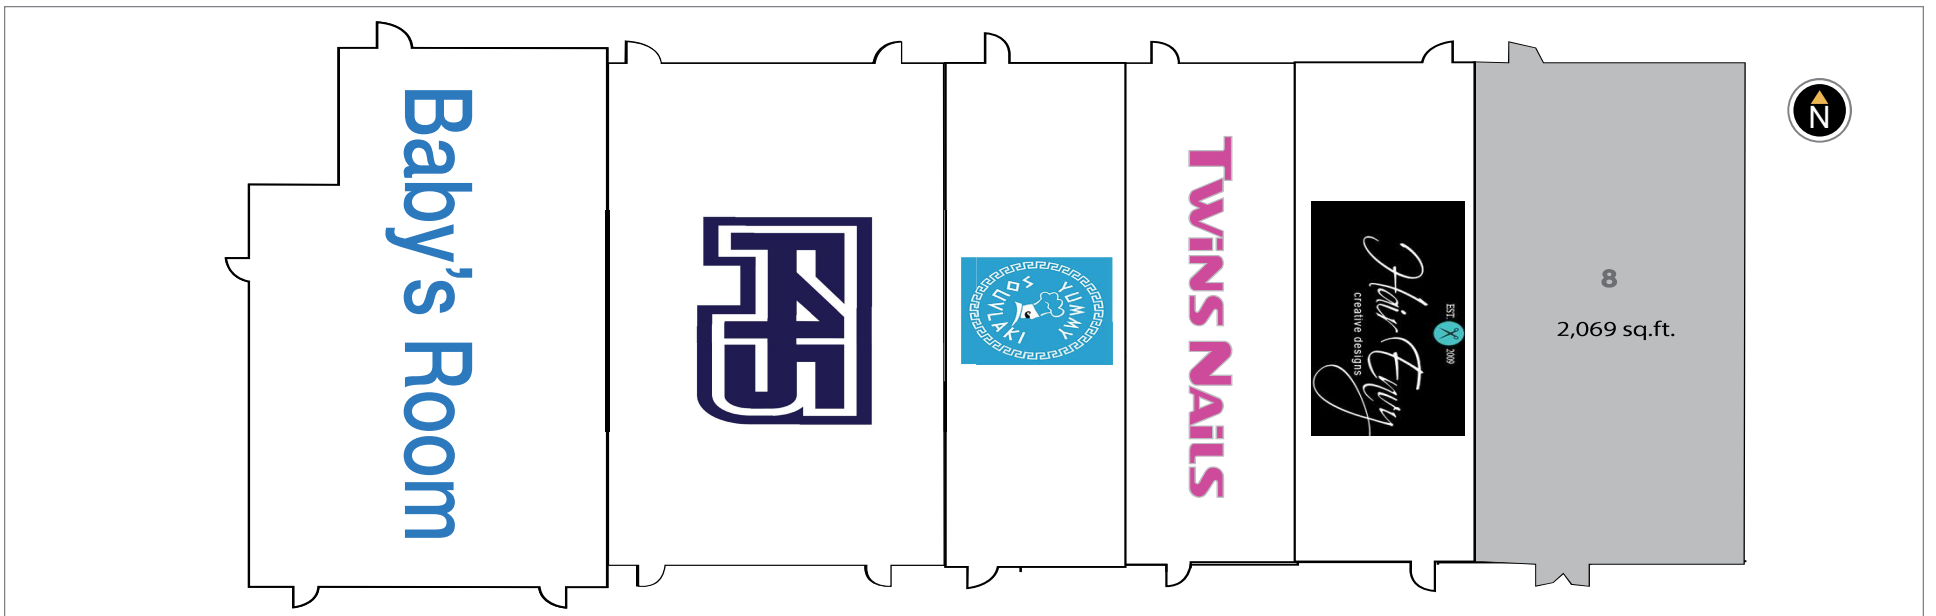

# Leslie Commercial Centre North

17325 Leslie St | Newmarket, ON

Retail Space | FOR LEASE

FLOOR PLAN

**TRICAP PROPERTIES**  
8688 Woodbine Ave, Suite 100  
Markham, ON L3R 8B9

**Jomana Youssef**  
Director of Leasing  
jyoussef@tricaproperties.com