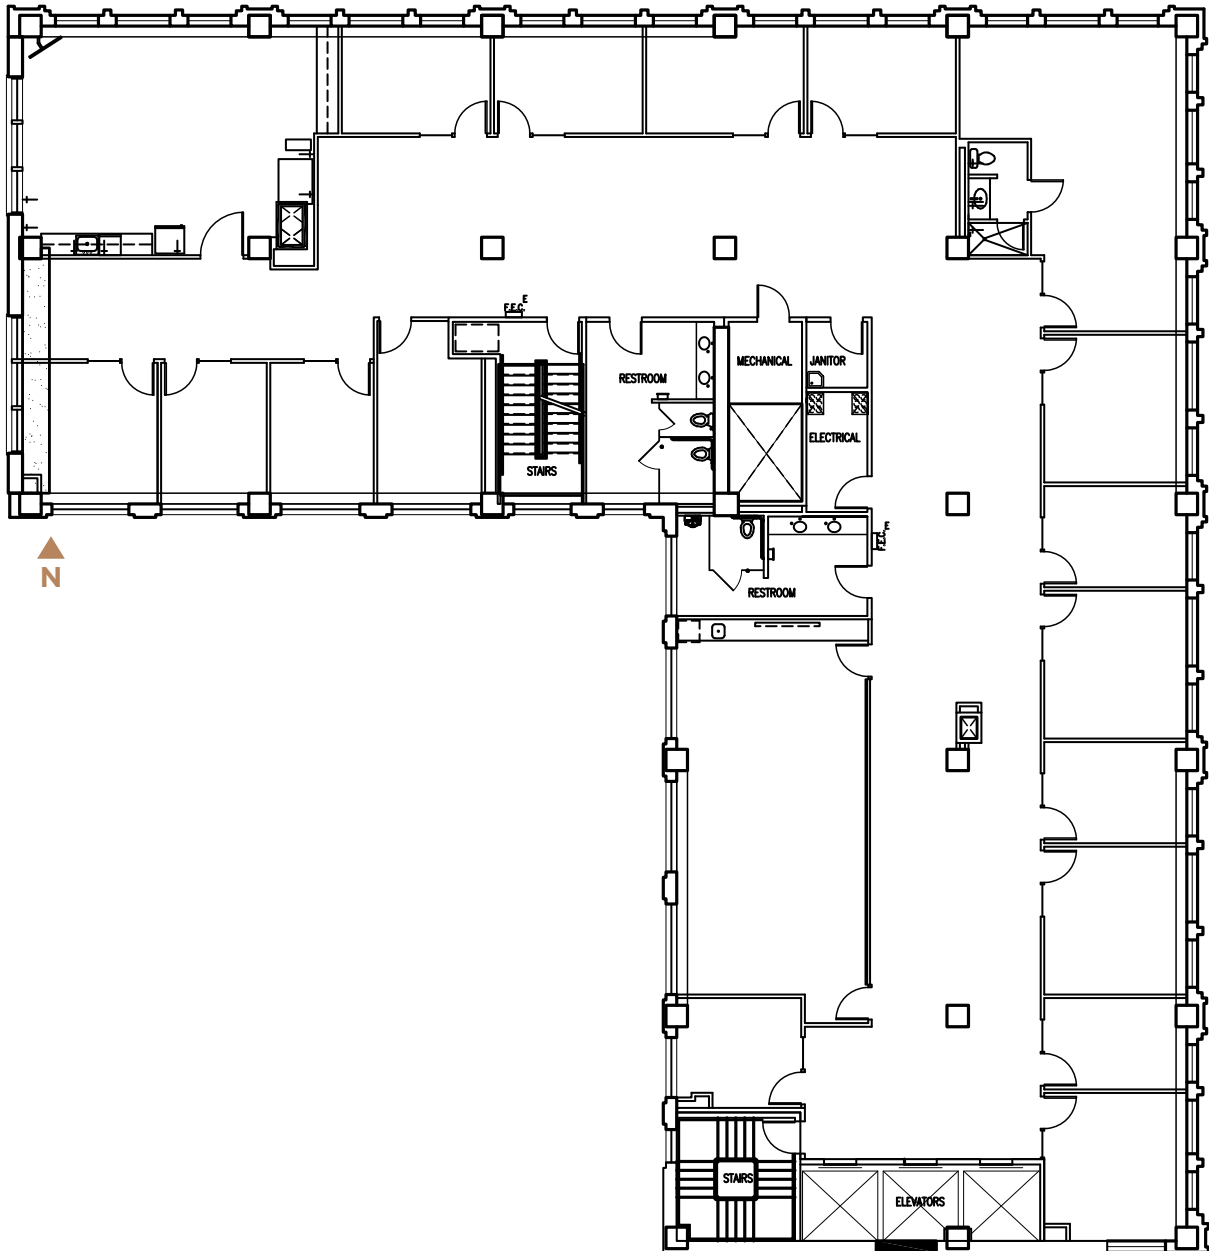

1425 FOURTH AVENUE

SEATTLE, WASHINGTON

JOSHUA GREEN
BUILDING

SUITE 900 8,667 RSF

Cleita Harvey
Tim Jones

+1 206 607 1794
+1 206 971 7011

cleita.harvey@jll.com
tim.jones@jll.com

DISCLAIMER © 2025 Jones Lang LaSalle IP, Inc. All rights reserved. All information contained herein is from sources deemed reliable; however, no representation or warranty is made to the accuracy thereof. Jones Lang LaSalle Brokerage, Inc.