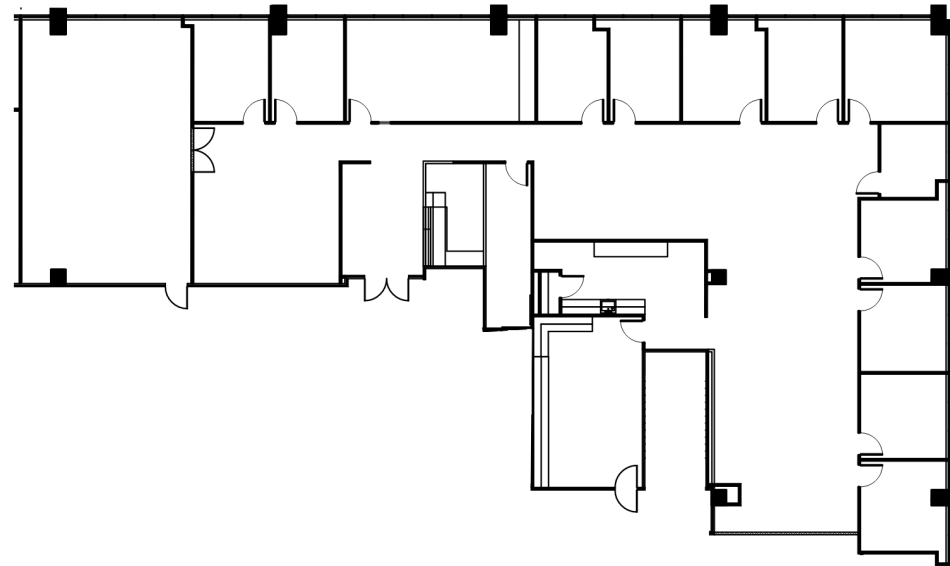

Allie Peck

214.449.6339

allie@hamiltoncommercialtx.com

<https://gatewaylbj.com>

GATEWAY TOWER

8111 LBJ Freeway Dallas, TX 75251

Owned, leased, and managed by

BUILDING AMENITIES

Key Plan

Suite 425

6,186 RSF