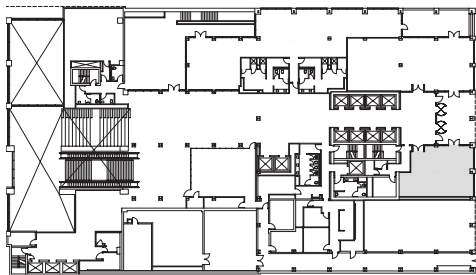

SUITE 104
1,354 RSF

Tower I
1775 Sherman Street
Denver, CO 80203

Key Plan

CONTACT FOR MORE INFORMATION

JAMIE GARD

303-260-4341
jamie.gard@nrmk.com

WHITNEY HAKE

303-260-4202
whitney.hake@nrmk.com