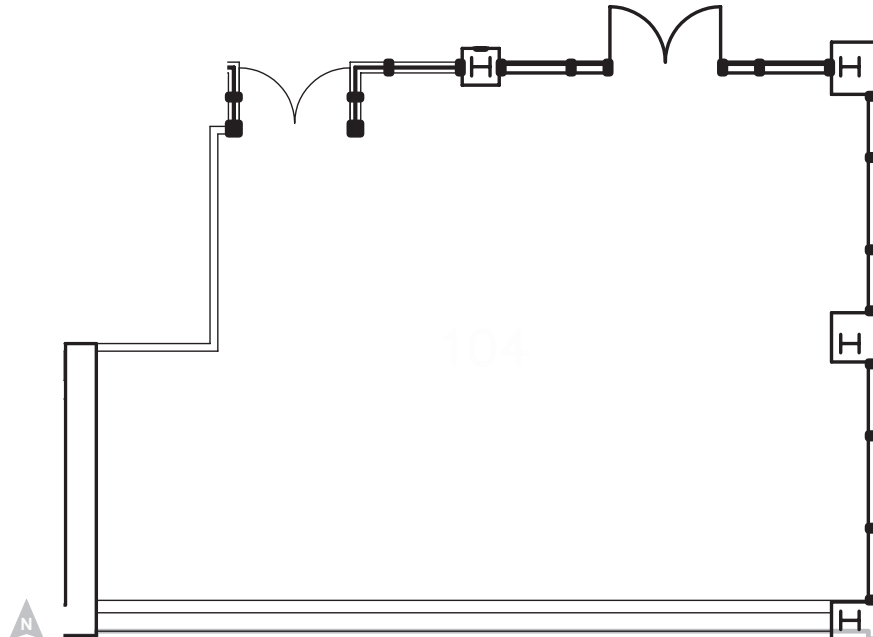

SUITE 104
1,354 RSF

Tower I
1775 Sherman Street
Denver, CO 80203

Key Plan

CONTACT FOR MORE INFORMATION

JAMIE GARD

303-260-4341
jamie.gard@nrmk.com

WHITNEY HAKE

303-260-4202
whitney.hake@nrmk.com