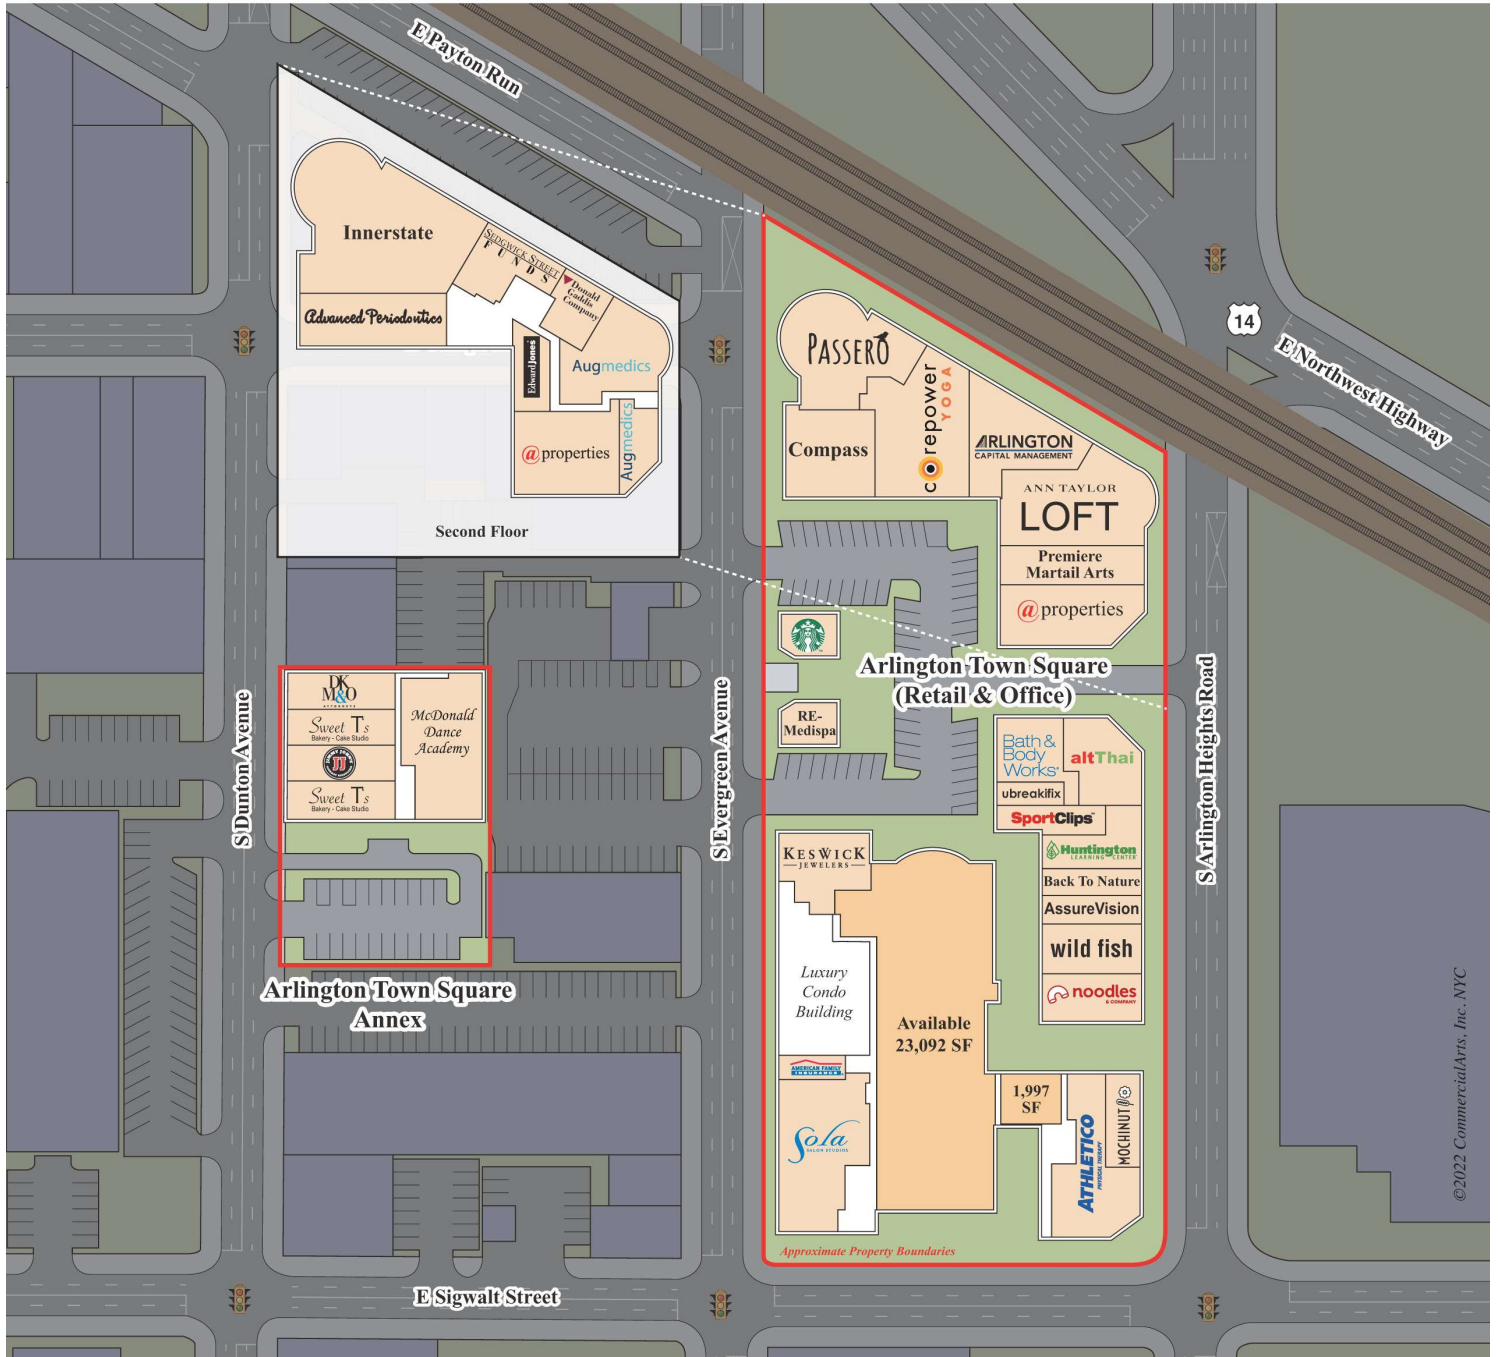

ARLINGTON TOWN SQUARE

3-89 Evergreen Avenue; 40-88 Arlington Heights Road;
15-25 Dunton Avenue, Arlington Heights, IL

©2022 CommercialArts, Inc. NYC

NATIONAL RETAIL
BY TIME EQUITIES INC.

Ami Ziff
Director, National Retail
212.206.6169
aziff@timeequities.com