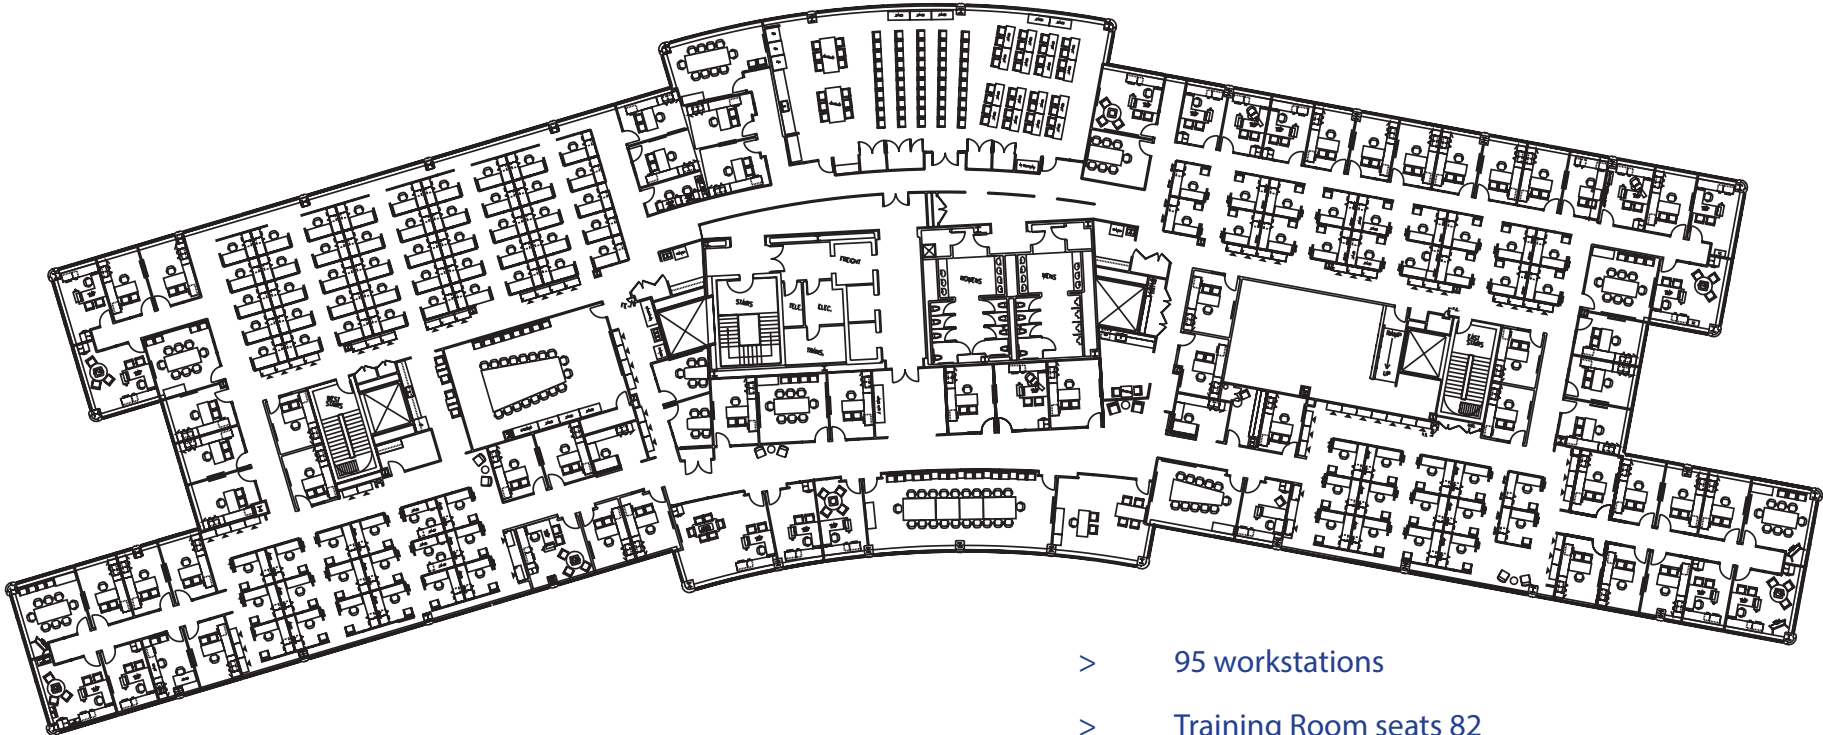

LANDMARK OF LAKE FOREST

Suite 400

44,041 RSF

- > 95 workstations
- > Training Room seats 82
- > Small Training Room seats 18
- > 59 private offices
- > 9 conference rooms
- > Board Room seats 22

Chris Cummins
+1 773 458 1352
chris.cummins@jll.com