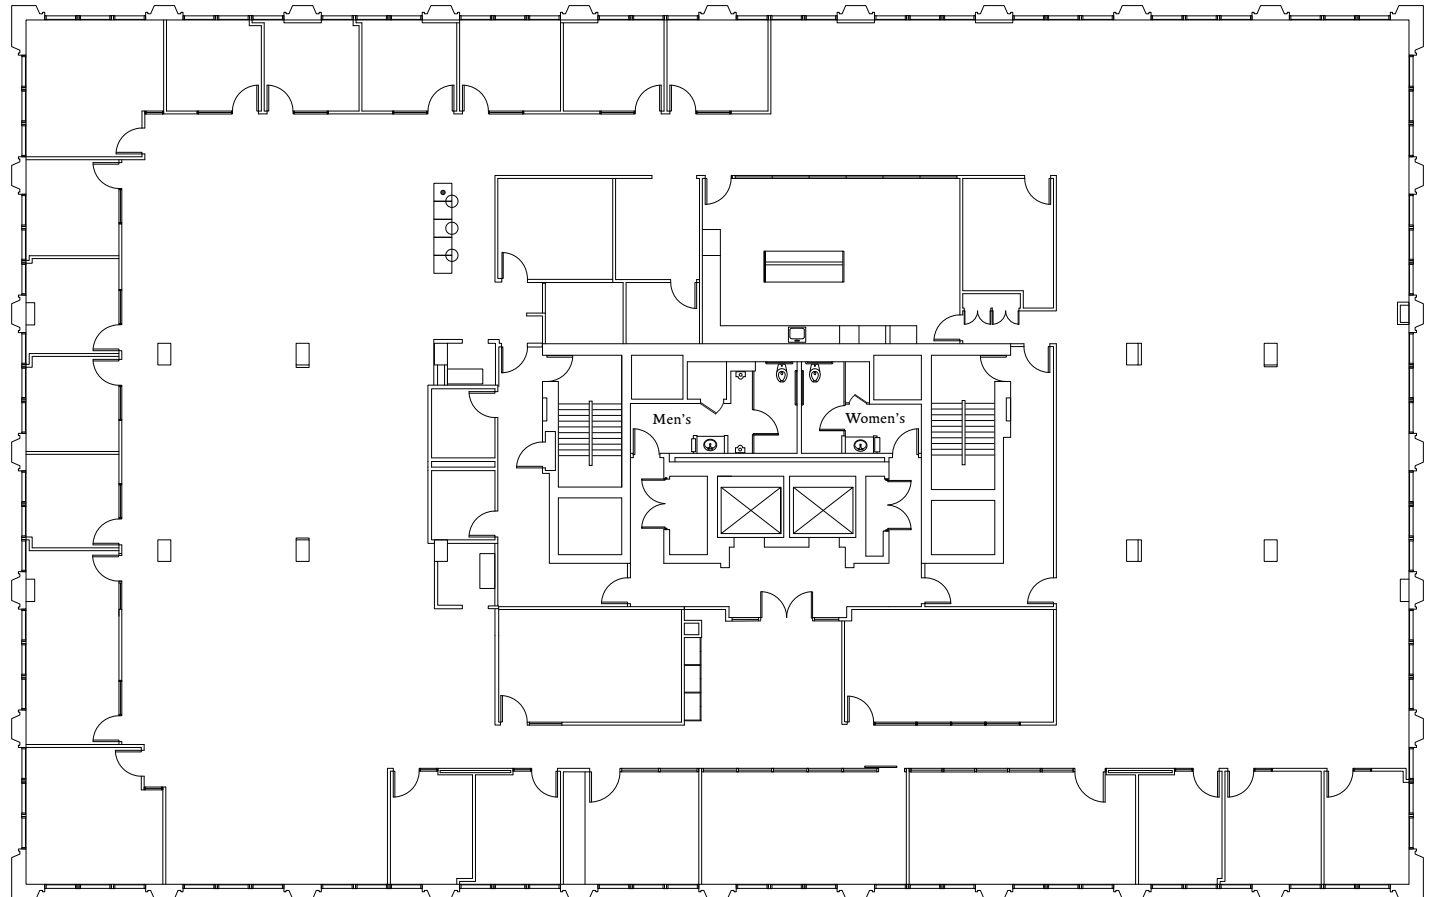

Tim Grant
T +1 650 480 2124
CA RE License -00674597
tim.grant@jll.com

Clarke Funkhouser
T +1 650 480 2042
CA RE License -01252763
clarke.funkhouser@jll.com

Chris Blom
T +1 650 480 2057
CA RE License -02031205
chris.blom@jll.com

Jones Lang LaSalle Brokerage, Inc.
Real Estate License #: 01856260