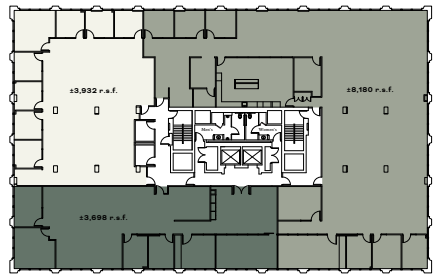

Bovet Office Centre

177 Bovet Rd, San Mateo, CA 94402

BOVET
OFFICE CENTRE

AVAILABILITIES

FLOOR 2 | ±16,047 s.f.

Suite 200

Available now

Hypothetical furniture plan