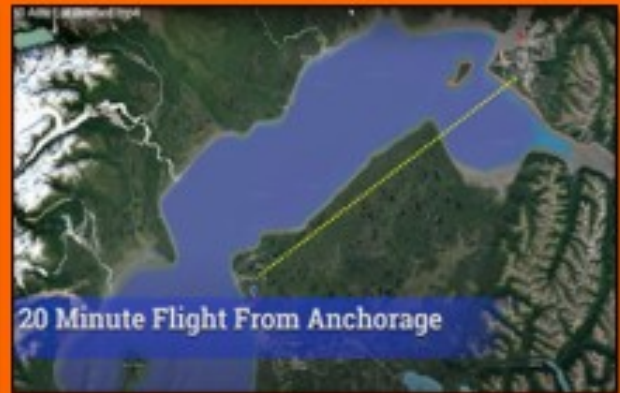

Drone Video Available

Airpark Lots Starting at \$34,900!

Welcome to Salamatof Airpark! Just 20 minutes from Anchorage, this fly-in and fly-out property covers 108 acres and consists of 12 subdivided lots with airstrip access plus 78 acres of pristine undeveloped land. The 2500 ft airstrip and the floatplane lake provide easy access to your property. All utilities are nearby. Enjoy fishing and rafting on the world-famous Kenai River, hunting and bear watching just a short flight from Anchorage!