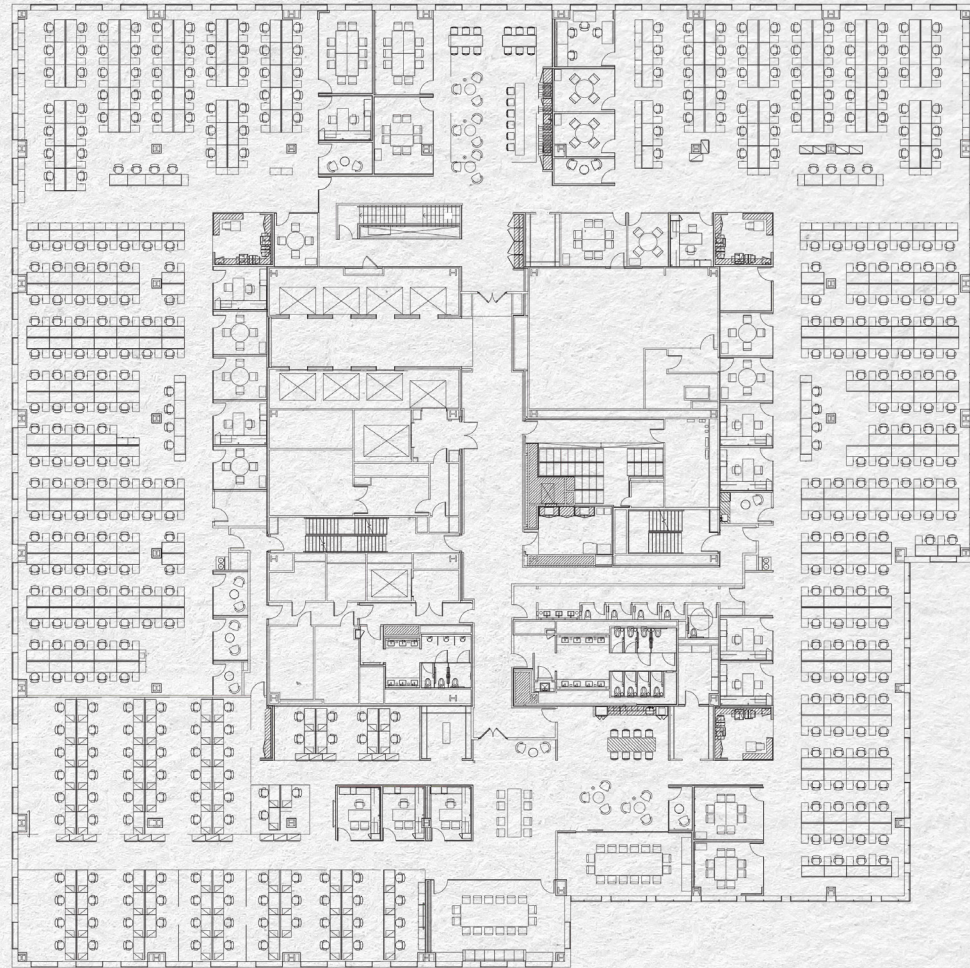

ENTIRE 25TH FLOOR

54,287 RSF

AVAILABLE SEPTEMBER 2027

250
VESEY

Term through 11/30/2032

7 Conference

18 Meeting Rooms

9 Offices

465 Workstations

Pantry

[View The Virtual Tour](#)

Contact us today to tour this opportunity

DALE SCHLATHER

+1 212 841 5970

dale.schlather@cushwake.com

RON LO RUSSO

+1 212 841 7979

ron.lorusso@cushwake.com

GREG HERMAN

+1 212 841 7828

greg.herman@cushwake.com

PIERCE HANCE

+1 212 841 7641

perce.hance@cushwake.com